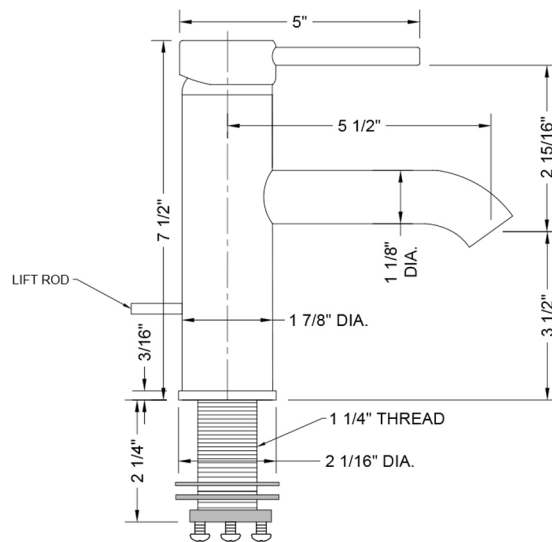

Contempo Single Hole Faucet Model #: 8877-

FEATURES:

- Single lever faucet
- ADA compliant
- Stationary spout
- All brass body, ceramic cartridge
- Stainless steel flex supplies included with 3/8" O.D. female ends
- 5 1/2" spout reach center to center
- Spout Hole Size Min-Max: 1 3/8" - 1 3/4"
- Available Flow Rates: 1.5, 1.2, & 0.5 GPM. Additional flow rate (aerator) options available. Contact JACLO
- Not available in ULB, BKN, SCU, PCU, PG
- For additional drain options refer to the lavatory drain section or visit jaclo.com

SPECIFICATION DRAWING:

BACK VIEW

SIDE VIEW

COMPLIANCES:

Complies with: ASME A112.18.1-2012/CSA B125.1-12