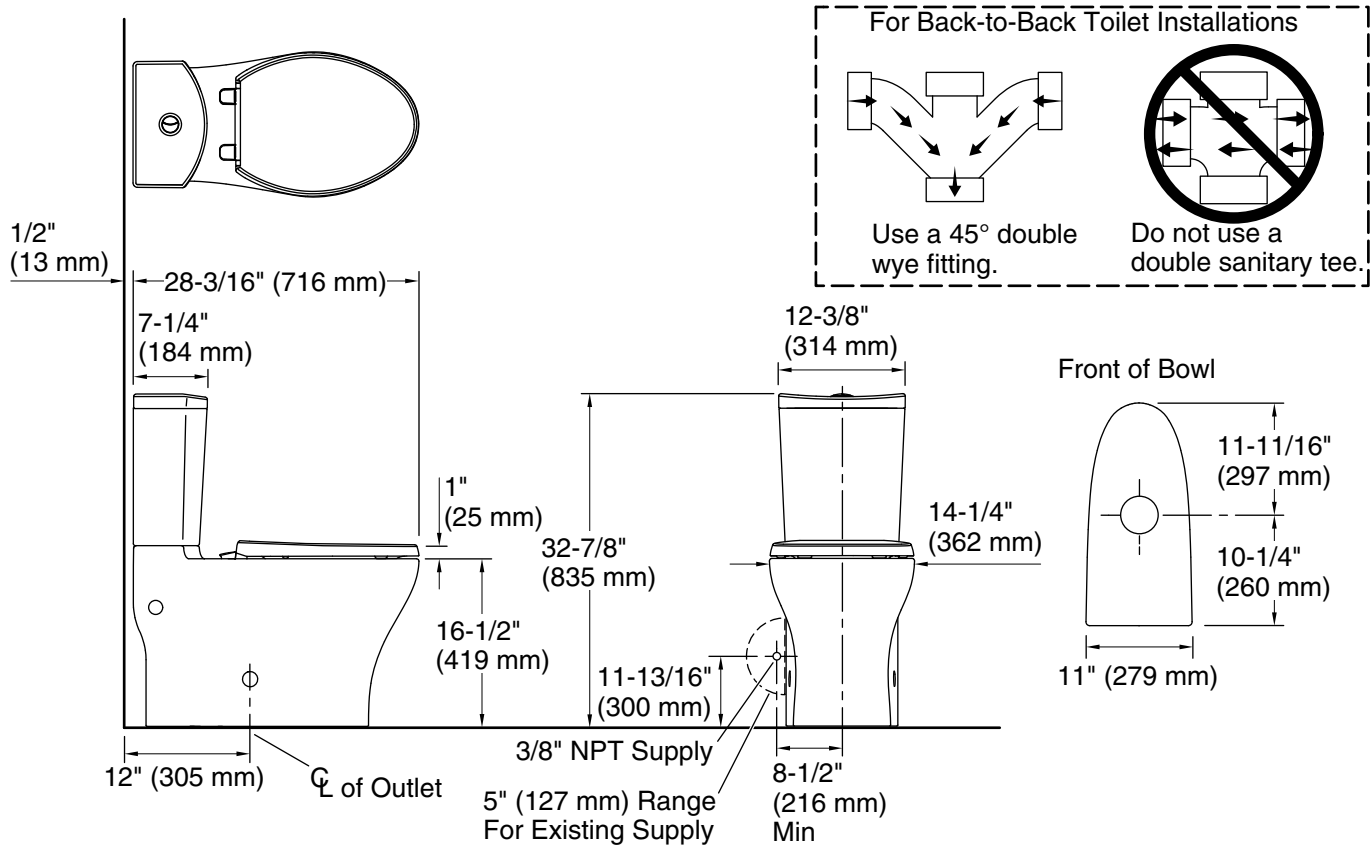

Persuade® Curv Comfort Height®

Two-piece elongated dual-flush chair height toilet

K-6355

Features

- Two-piece design.
- Elongated bowl offers added room and comfort.
- Comfort Height® feature offers chair-height seating that makes sitting down and standing up easier for most adults.
- Top-mount two-button flush offers a choice of 1.0 or 1.6 gallons per flush (gpf).
- Skirted trapway simplifies cleaning.
- Combination consists of the K-4326 bowl and the K-3569 tank.
- Patented ReadyLock™ installation system, a simple solution for skirted toilets, saves time, hassle, and eliminates the need to drill into the floor for standard 12" (305 mm) rough-in.
- Standard 12" (305 mm) rough-in only. Cannot be combined with K-5383, or K-5381 for use in 10" or 14" installations.

Technology

- Dual-flush technology allows you to choose between a full or partial flush.

Installation

- Seat sold separately.
- Standard 12" (305 mm) rough-in.

Water Conservation & Rebates

- Eligible for consumer rebates in some municipalities.
- This product can help a building earn Water Efficiency points in LEED® Green Building Rating System.

Technical Information

All product dimensions are nominal.

Toilet type:	Two-piece, Floor-mount
Waste Outlet:	Floor
Bowl shape:	Elongated
Trap passageway:	2" (51 mm)
Water Consumption	
Full:	1.6 gpf (6 lpf)
Water surface size:	4-1/2" x 5-3/4" (114 mm x 146 mm)
Rim to water surface:	8-1/2" (216 mm)
Rough-in:	12" (305 mm)
Seat-mounting holes:	5-1/2" (140 mm)

Notes

Install this product according to the installation instructions.

The rough-in must be 12" (305 mm) or more from the base of the wall or baseboard. Install or relocate the supply and outlet as necessary to conform to rough-in dimensions.