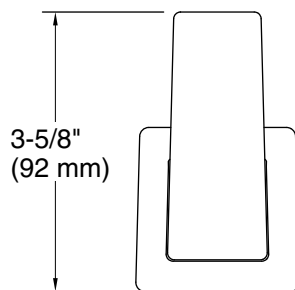

Color tiles intended for reference only.

Color	Code	Description
	CP	Polished Chrome
	BN	Vibrant® Brushed Nickel
	BL	Matte Black

Technical Information

All product dimensions are nominal.

Installation Type: Wall-mount