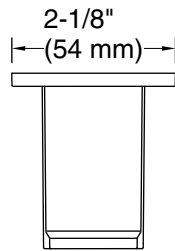

Color tiles intended for reference only.

Color	Code	Description
	CP	Polished Chrome
	BN	Vibrant® Brushed Nickel
	BL	Matte Black

Technical Information

All product dimensions are nominal.

Installation Type: Wall-mount