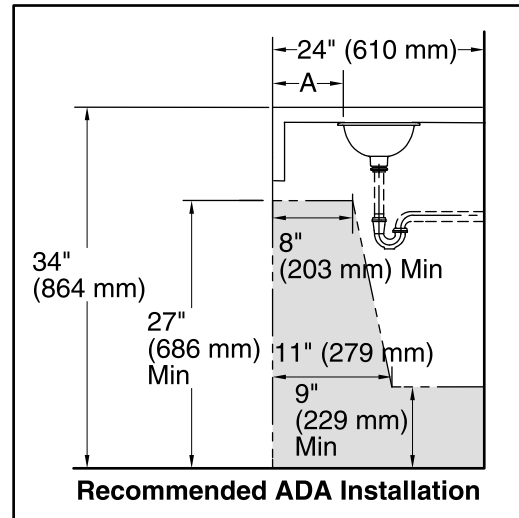

Features

- Vitreous china.
- Drop-in or under-mount.
- 13-1/4" (337 mm) diameter

Recommended Accessories

K-9018 P-Trap

Components

Additional included component/s: Adjustable Linkage, and 1193643 Basin Clamps.

Color	Code	Description
-------	------	-------------

	0	White
	96	Biscuit
	47	Almond

	A
Drop-in	4-3/8" (137 mm)
Under-mount (shown)	4-3/8" (137 mm)

Technical Information

All product dimensions are nominal.

Installation:	Drop-in, Under-mount
Bowl area	Diameter: 10-5/8" (270 mm) Water depth: 4-3/4" (121 mm)
Drain hole:	1-3/4" (44 mm)
Template:	116214-7, required, included

Notes

Install this product according to the installation instructions.

Spout must be a minimum of 4-1/2" (114 mm) long for adequate clearance into bathroom sink.

Supplied basin clamp assembly for under-mount installation requires 1" (25 mm) minimum countertop thickness. Installer must supply hardware for thinner countertops.