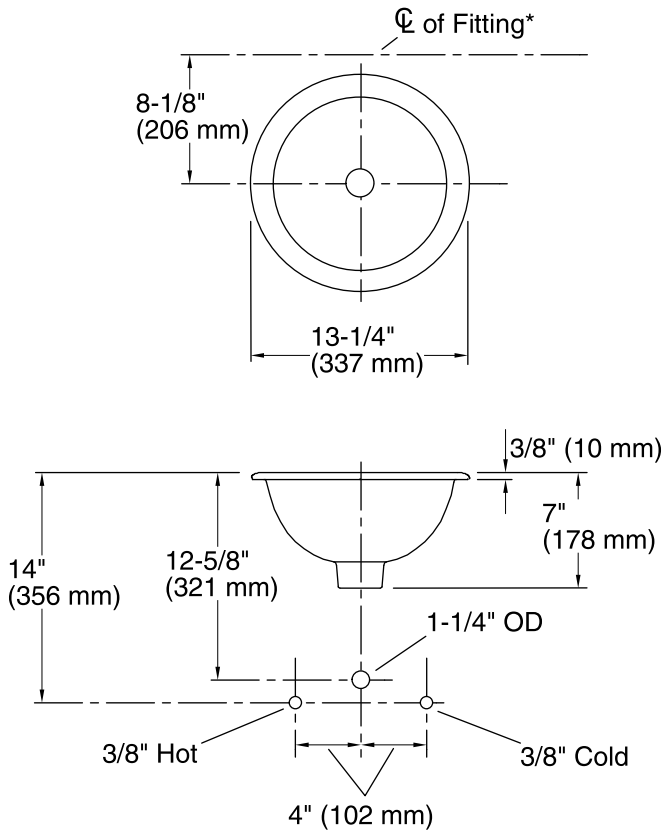

Features

- Vitreous china.
- Drop-in or under-mount.
- 13-1/4" (337 mm) diameter

Recommended Accessories

K-9018 P-Trap

Components

Additional included component/s: Adjustable Linkage, and 1193643 Basin Clamps.

Color	Code	Description
-------	------	-------------

	0	White
	96	Biscuit
	47	Almond

	A
Drop-in	4-3/8" (137 mm)
Under-mount (shown)	4-3/8" (137 mm)

Technical Information

All product dimensions are nominal.

Installation:	Drop-in, Under-mount
Bowl area	Diameter: 10-5/8" (270 mm) Water depth: 4-3/4" (121 mm)
Drain hole:	1-3/4" (44 mm)
Template:	116214-7, required, included

Notes

Install this product according to the installation instructions.

Spout must be a minimum of 4-1/2" (114 mm) long for adequate clearance into bathroom sink.

Supplied basin clamp assembly for under-mount installation requires 1" (25 mm) minimum countertop thickness. Installer must supply hardware for thinner countertops.