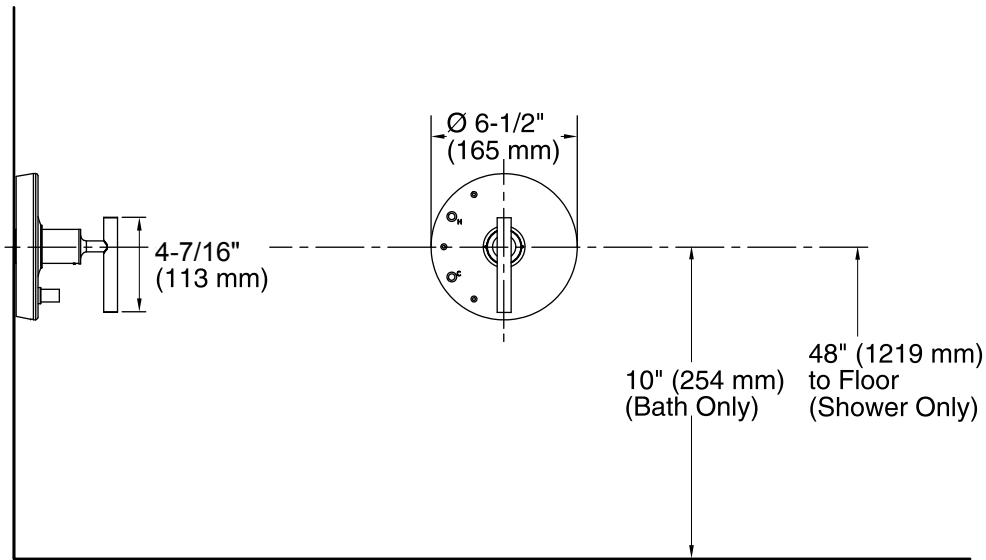

Required Products/Accessories

K-11748 Series Rite-Temp® Valves

Optional Products/Accessories

88526 Thin Wall Trim Kit

ADA **CSA B651** **OBC**

Codes/Standards

ASME A112.18.1/CSA B125.1
ADA
ICC/ANSI A117.1
CSA B651
OBC

Technical Information

All product dimensions are nominal.

Notes

Install this product according to the installation guide.

Cap the shower outlet if deck-mount spout, diverter, or handshower is connected to the spout outlet.