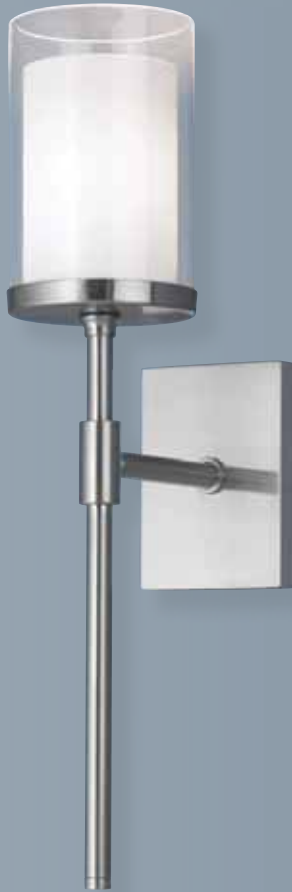

Kimberly

8970-PN-CL

Model 8970-BN-CL

Finish Brushed Nickel (BN) Polished Nickel (PN)
Shade Clear Glass Outer/ White Inner (CL) Height 5 3/4 Width 4
Lamping 1-60 Watt Candelabra
Dimensions Height 16 3/4 Width 4 1/2 Projection 6 3/4
Backplate 4 1/2 x 4 1/2

Kimberly

8970-BN-CL

8970-PN-CL

Model 8970-BN-CL

Finish Brushed Nickel (BN) Polished Nickel (PN)
Shade Clear Glass Outer/White Inner (CL) Height 5 3/4 Width 4
Lamping 1-60 Watt Candelabra
Dimensions Height 16 3/4 Width 4 1/2 Projection 6 3/4
Backplate 4 1/2 x 4 1/2