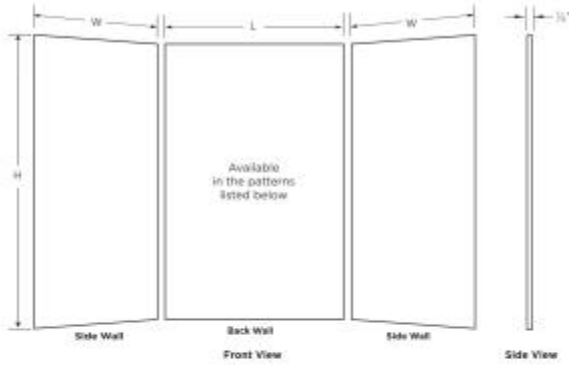

SMMK84-3450 34 x 50 x 84 Swanstone® Smooth Glue up Shower Wa

Model number:

SMMK843450.203

Dimensions: 50" x 34" x 84"

Installation: Glue up

Material: Swanstone®

3 PIECE WALL KIT

Builder Specification Drawing