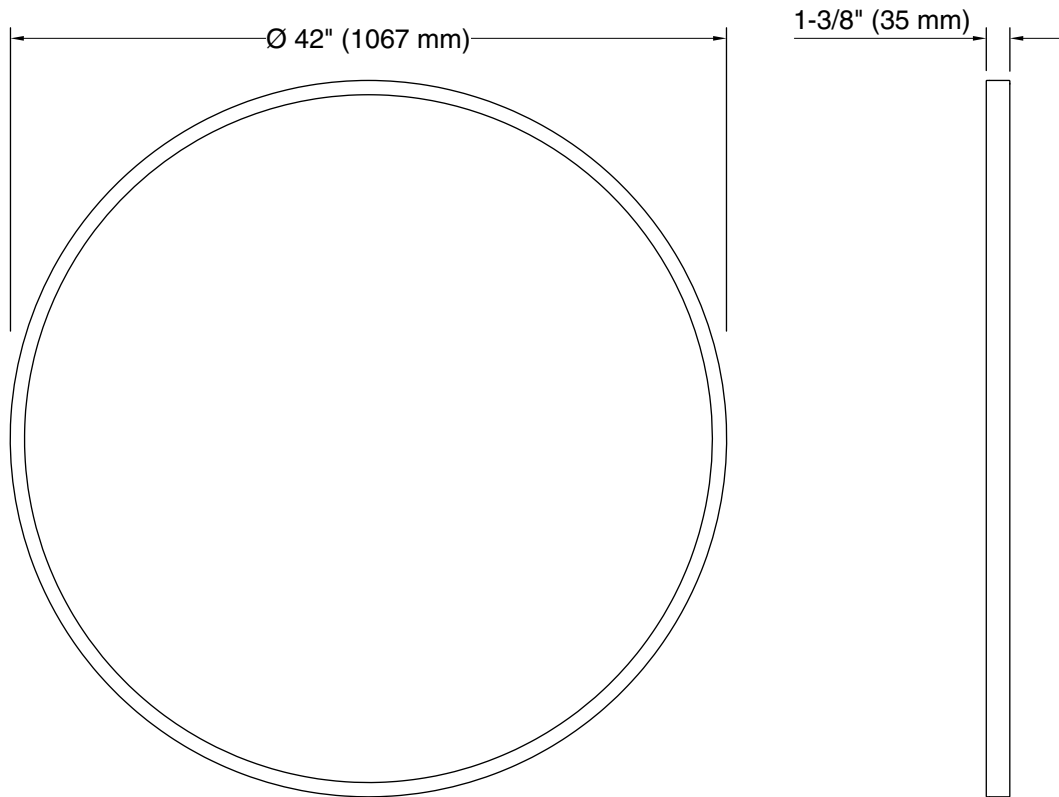

Color	Code	Description
	BGL	Moderne Brushed Gold
	BNL	Brushed Nickel
	CPL	Polished Chrome
	BLL	Matte Black

Technical Information

All product dimensions are nominal.

Notes

Install this product according to the installation instructions.