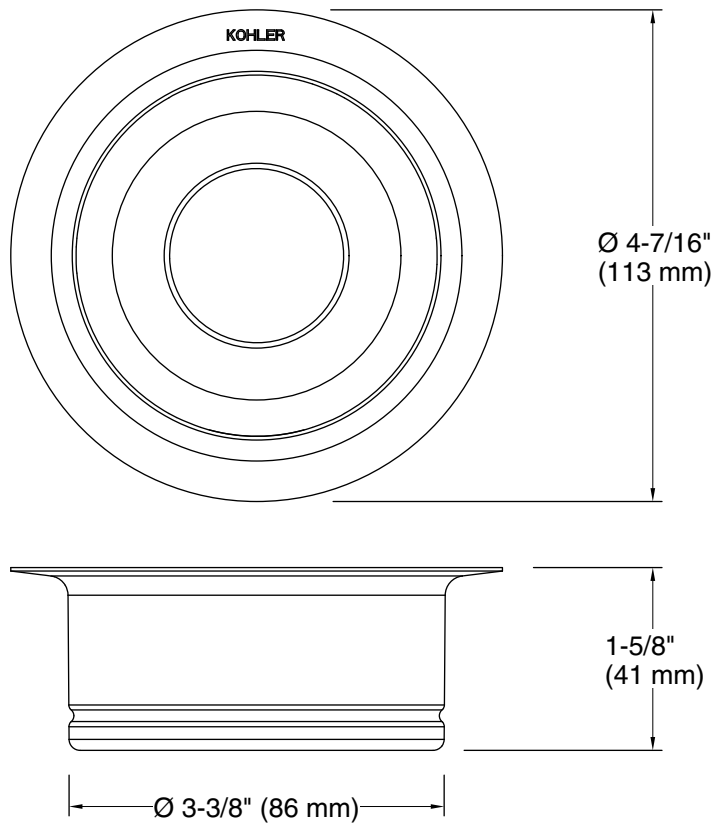

Disposal Flange with Stopper
K-11352

Technical Information

All product dimensions are nominal.

Material: Metal