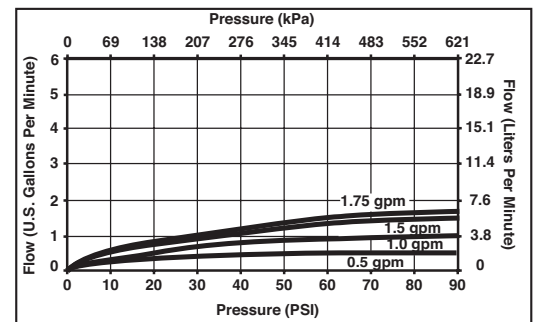

55 E. 111th Street, Indianapolis, Indiana 46280
350 South Edgeware Road, ST. Thomas, ON N5P 4L1
© 2014 Masco Corporation of Indiana