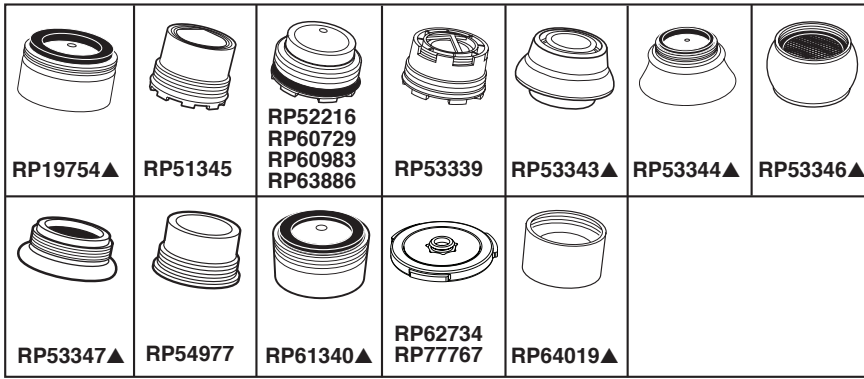

# WATER EFFICIENT LAVATORY AERATORS

Submitted Model No.: \_\_\_\_\_

Specific Features: \_\_\_\_\_

| Part #  | Description                              | Models   |
|---------|--|--|
| RP19754 | 1.5 gpm aerator assy<br>15/16"-27 male   | 585, 3585, 586, 3586, 2530, 3530, 4530, (500, 501, 502, 505, 520, 522, 523, 524, 525, 540, 541, 542, 544, non-DST), 3544, 3543, 2522, 2521, 2520, 2502, 2500, 583, 2583, 3483, 3582, 582 |
| RP51345 | 1.5 gpm aerator assy<br>M16.5x1 male     | (538 non-DST), 2538, 3538, 4538, 2592, 3592, 4592<br>Wrench Included   |
| RP52216 | 1.5 gpm aerator assy<br>M21.5x1 male     | 2551, 3551, 4551 (500, 501, 502, 511, 515, 516, 520, 522, 523, 540, 541, 542, 544 DST)<br>Wrench RP52217   |
| RP53339 | 1.5 gpm aerator assy<br>M21.5x1 male     | 578, 579 non-DST<br>Wrench RP52217   |
| RP53343 | 1.5 gpm aerator assy<br>3/4"-27 female   | 555, 755, 2555, 3555, 4555, 2155   |
| RP53344 | 1.5 gpm aerator assy<br>15/16"-27 male   | 2540, 3540, 4540   |
| RP53346 | 1.5 gpm aerator assy<br>55/64"-27 female | 2569, 3569, 4569   |
| RP53347 | 1.5 gpm aerator assy<br>13/16"-27 male   | 2578, 3578, 4578, 2575, 3575, 4575   |
| RP54977 | 1.5 gpm aerator assy<br>13/16"-27 male   | (538, 578, 579, 551, 592, 751, 792, 2578, 3578, 15938T DST)<br>Wrench RP52217  |
| RP60729 | 0.5 gpm<br>M21.5x1 male                  | (500, 501, 502, 520, 522, 523, 524, 525 DST)<br>Wrench RP52217   |
| RP60983 | 1.5 gpm aerator assy<br>M21.5x1 male     | (500, 501, 502, 520, 522, 523, 524, 525 DST)<br>Wrench RP52217   |
| RP61340 | 1.5 gpm aerator<br>15/16"-27 male        | B501LF, B510LF, B512LF, (B2510LF, B2512LF - Male), B2596LF, B3596LF  |
| RP62734 | 1.5 gpm insert                           | All handshowers  |
| RP77767 | 1.75 gpm insert                          | All handshowers  |
| RP63886 | 1.0 gpm aerator<br>M21.5x1 male          | 2551, 3551, 4551 (500, 501, 502, 511, 515, 516, 520, 522, 523, 540, 541, 542, 544 DST)<br>Wrench RP52217   |
| RP64019 | 1.5 gpm aerator<br>15/16"-27 female      | B2510LF, B2512LF - Female  |