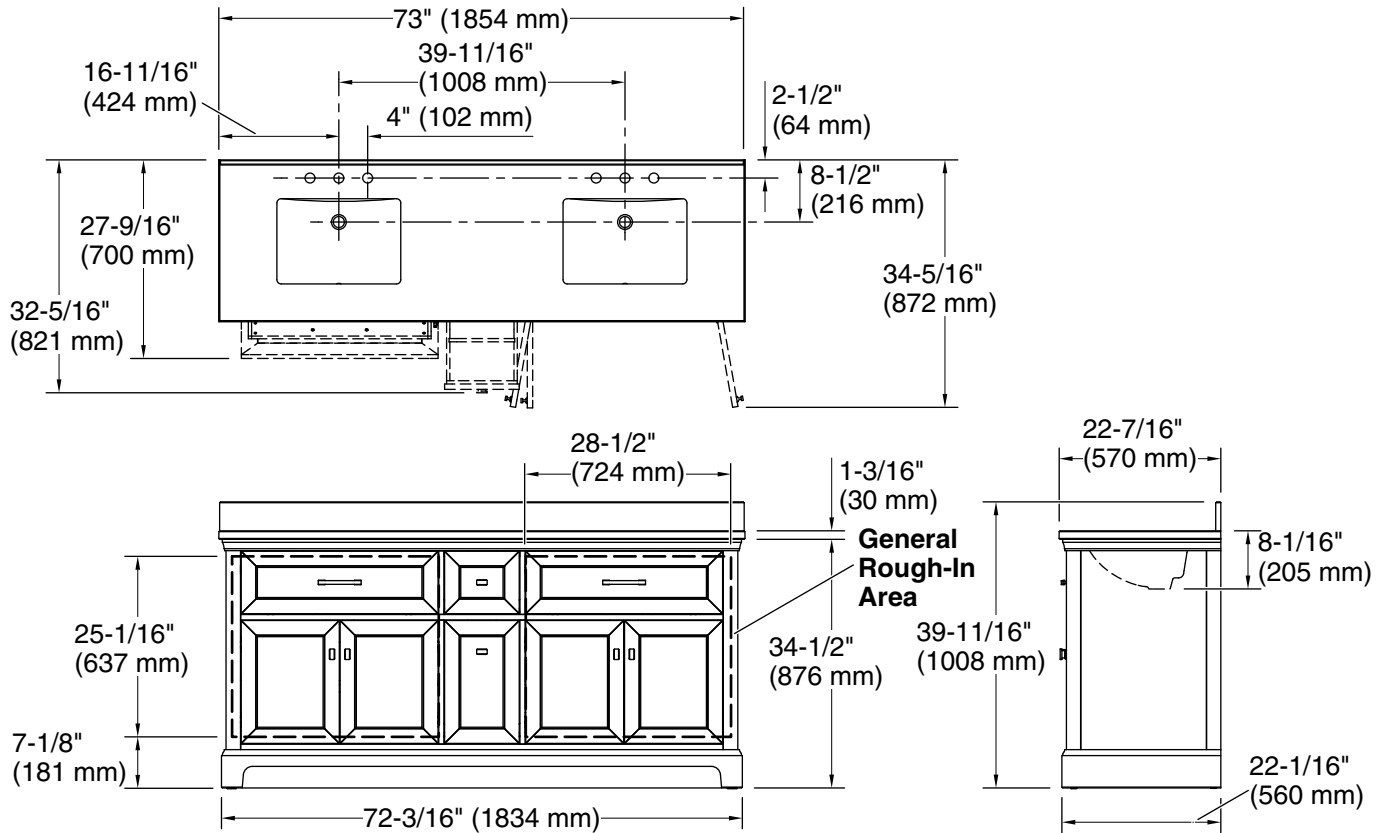

Technical Information

All product dimensions are nominal.

Notes

Install this product according to the installation instructions.

Select the type of fastener based upon the wall material. Two 250 lb (113.4 kg) minimum load bearing fasteners are recommended.