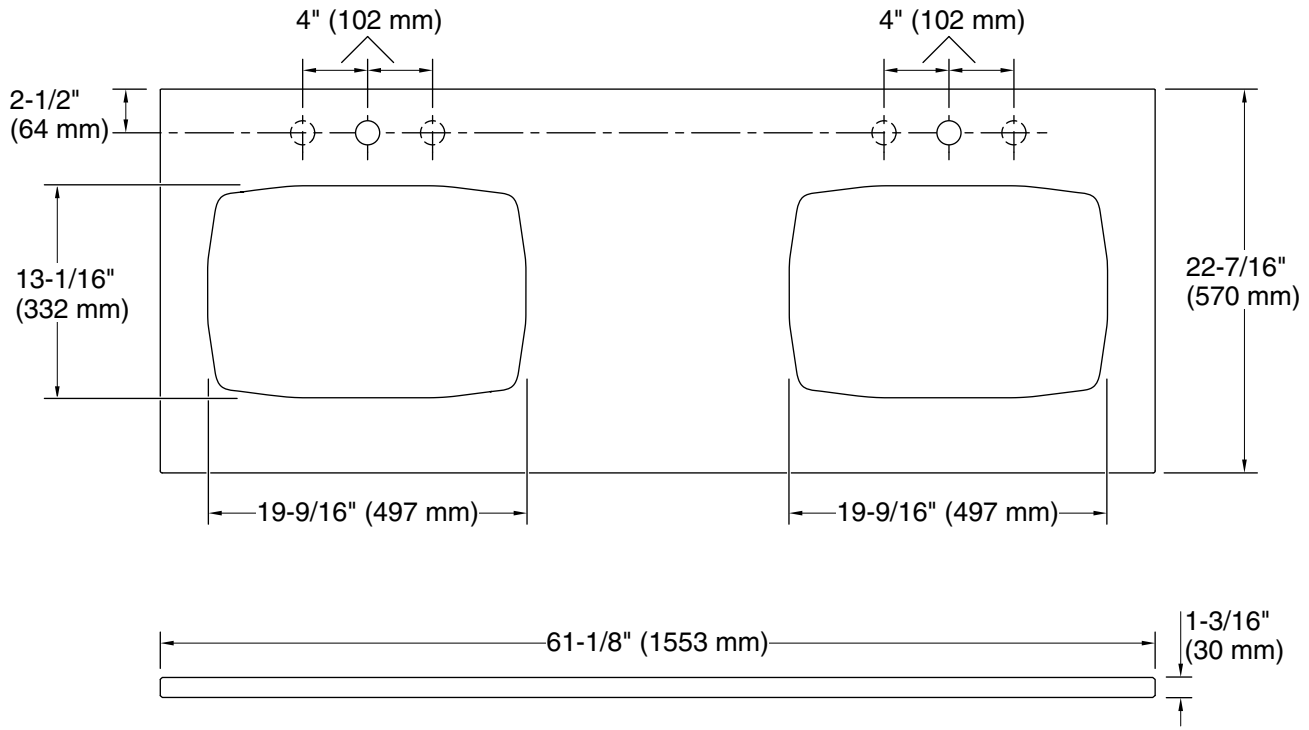

## Installation

- Vanity top.
- Single faucet hole with pilot holes for optional 8" (203 mm) widespread faucet configuration.

**Technical Information**

All product dimensions are nominal.

Installation: Vanity top/ITB

Number of deck holes: 1

**Notes**

Install this product according to the installation instructions.