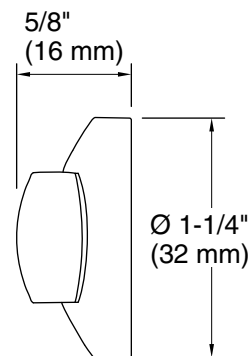

Santa Rosa™
Left-hand trip lever
K-30919-L

Features

- Left-hand Polished Chrome trip lever
- For use with K-30810, K-30811, K-30812, and K-32901 Santa Rosa™ toilets

Material

- Premium metal construction for durability and reliability
- KOHLER® finishes resist corrosion and tarnishing

Codes/Standards

None Applicable

**KOHLER® One-Year Limited
Warranty**

See website for detailed warranty information.

Technical Information

All product dimensions are nominal.

Material: Zinc, Stainless Steel