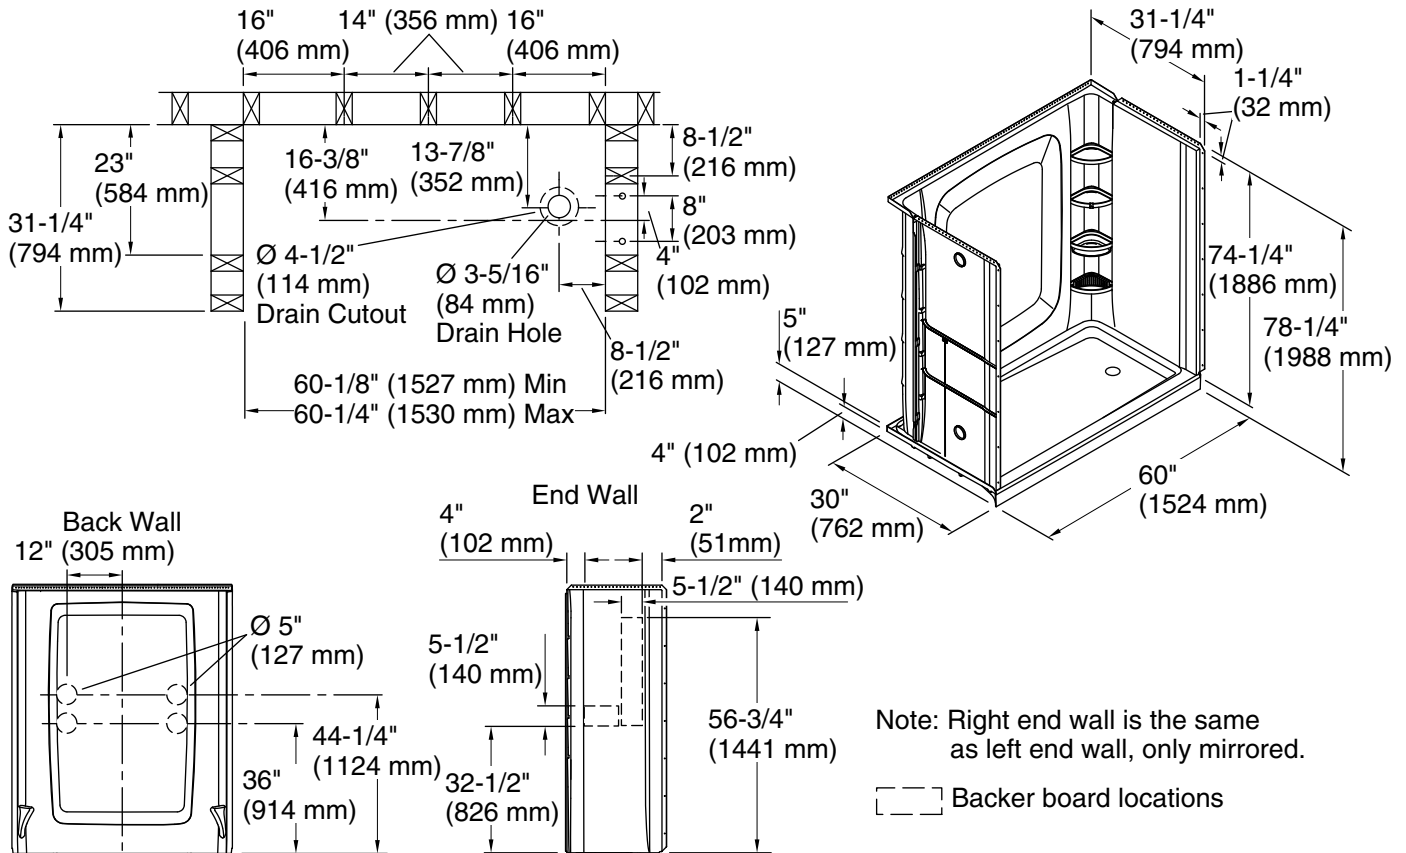

Product consists of:

- 2171120
- 72475100 30" shower end wall set
- 72332100 60" x 72-5/8" shower back wall
- 72332100 60" x 72-5/8" shower back wall
- 72475100 30" shower end wall set
- 72171120 60" x 30" shower base with right-hand drain

Technical Information

All product dimensions are nominal.
 Minimum flat for door: 3" (76 mm)
 Maximum door height: 73" (1854 mm)
 Maximum door width: 56-5/8" (1438 mm)

Notes

Install this product according to the installation instructions.
 Studs should be positioned roughly as shown. Double studding is recommended for pivot shower door installations.
 Attach grab bars at the specified backer board locations only.