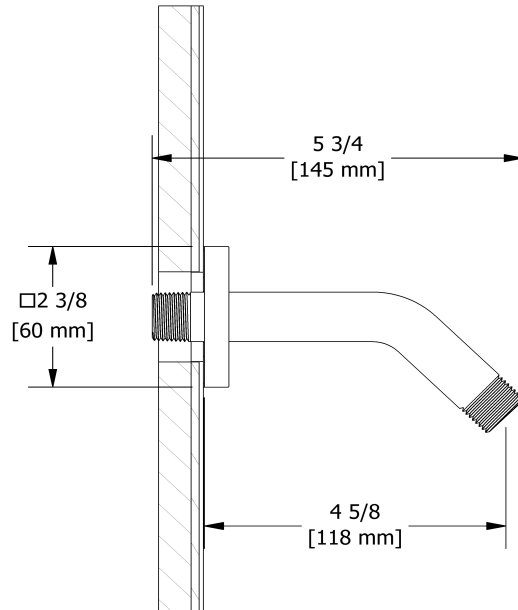

Regular shower arm
546

Specifications

Descriptions

- ½" inlet male NPT
- Square flange

Available colors

- C : Chrome
- BN : Brushed Nickel (PVD)

Sizes, models and finishes may differ from those presented.

Warranty