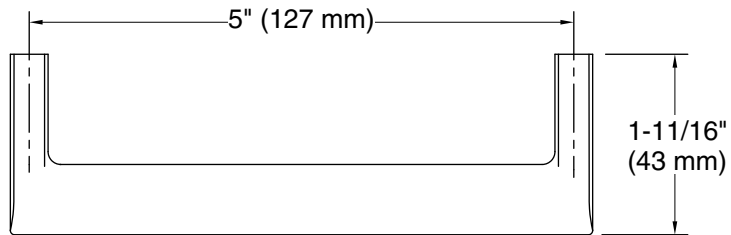

Technical Information

All product dimensions are nominal.

Installation Type: Cabinet mount

Material: Zinc

Notes

Install this product in accordance with the installation instructions.