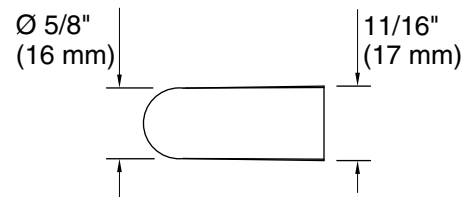

Technical Information

All product dimensions are nominal.

Installation Type: Cabinet mount

Material: Zinc

Notes

Install this product in accordance with the installation instructions.