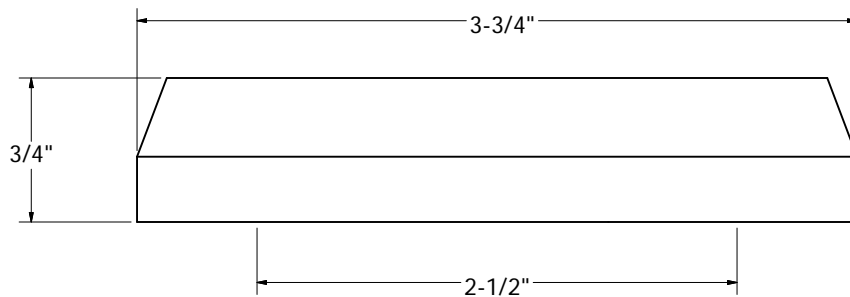

TANK TO BOWL GASKET KOHLER* (FITS ALAMO AND OTHER KOHLER* INTEGRAL UNITS WITH TWO PIECE CLOSETS)

PHONE NUMBER
1-800-355-6637
FAX NUMBER
1-800-462-6991
SCALE 2 : 1 DATE 11-16-12
SHEET 1 OF 1
DRAWN BY
ASHLEY KRALOVEC

PART NO.	C03301
DESCRIPTION	2-1/2" ID X 3-3/4" OD X 3/4" THICK
CTN QTY	25