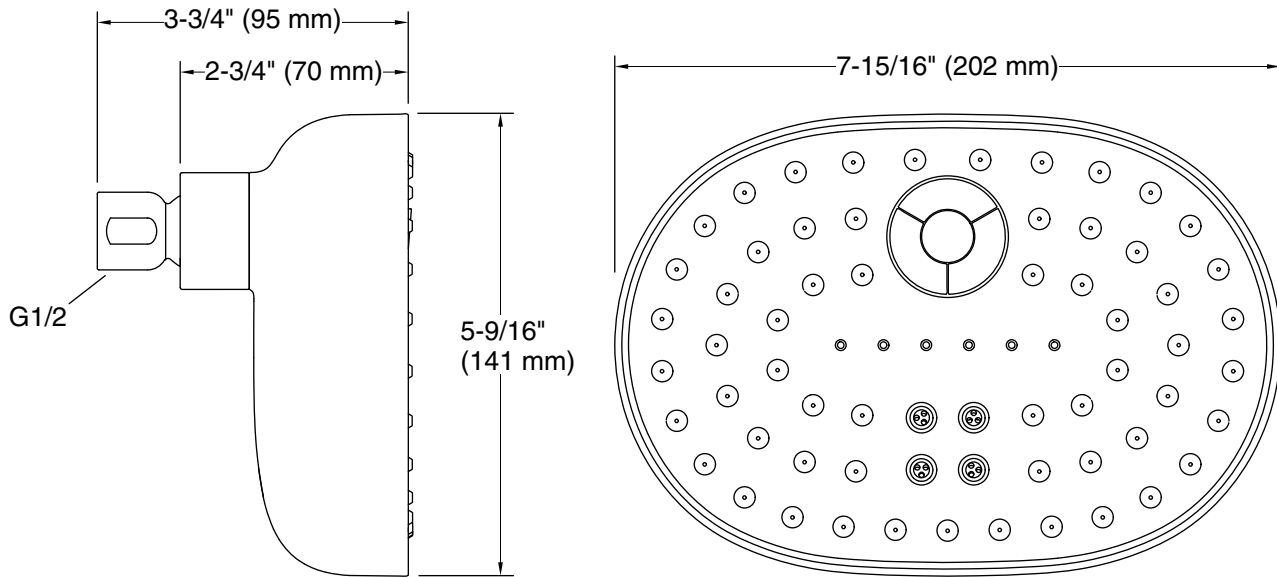

Installation

- 1/2 -14 NPT connection.
- Wall-mount.
- Shower arm and flange sold separately.

Recommended Products/Accessories

- K-23723 Faucet cleaner
- K-26318 Shower arm and flange

Codes/Standards

ASME A112.18.1/CSA B125.1
DOE - Energy Policy Act 1992

Technical Information

All product dimensions are nominal.

Showerhead/Body Spray:

Rated maximum flow: 2.5 gal/min (9.5 l/min)

Pressure: 80 psi (5.5 bar)