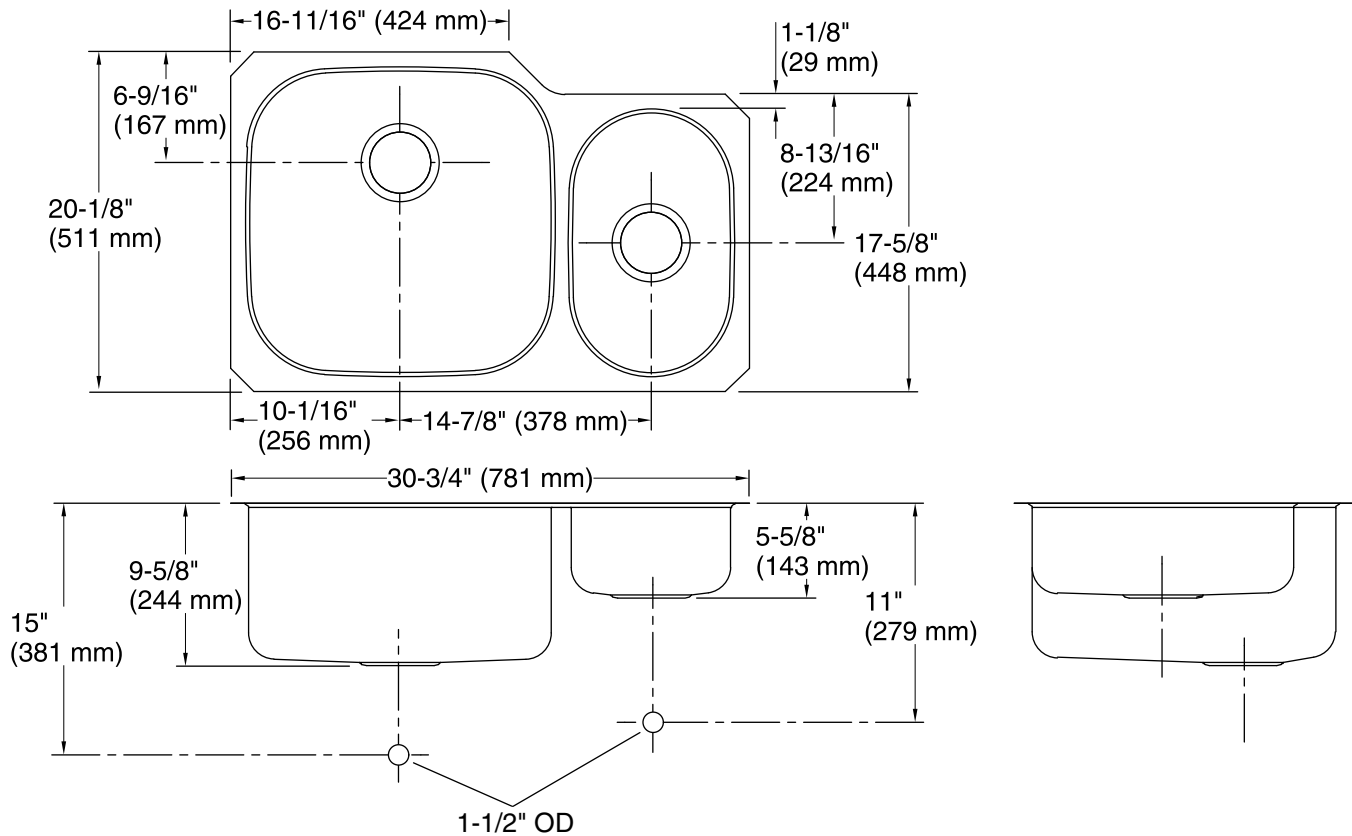

Undertone®
Under-mount Kitchen Sink
K-3355

Features

- 33-inch minimum base cabinet width.
- 18-gauge stainless steel.
- Under-mount.
- Rounded bowls.
- 9-1/2" (241 mm) deep left bowl and 5-1/2" (140 mm) deep right bowl.
- SilentShield® sound-absorption technology offers quieter performance.
- 30-3/4" (781 mm) x 20-1/8" (511 mm)

See website for detailed warranty information.

Technical Information

All product dimensions are nominal.

Bowl configuration:	High-low
Installation:	Under-mount
Bowl area (Right)	Length: 9" (229 mm) Width: 15" (381 mm) Bowl depth: 5-1/2" (140 mm)
Bowl area (Left)	Length: 18" (457 mm) Width: 18" (457 mm) Bowl depth: 9-1/2" (241 mm)
Drain hole:	3-5/8" (92 mm)
Template:	1040559-7, required, included