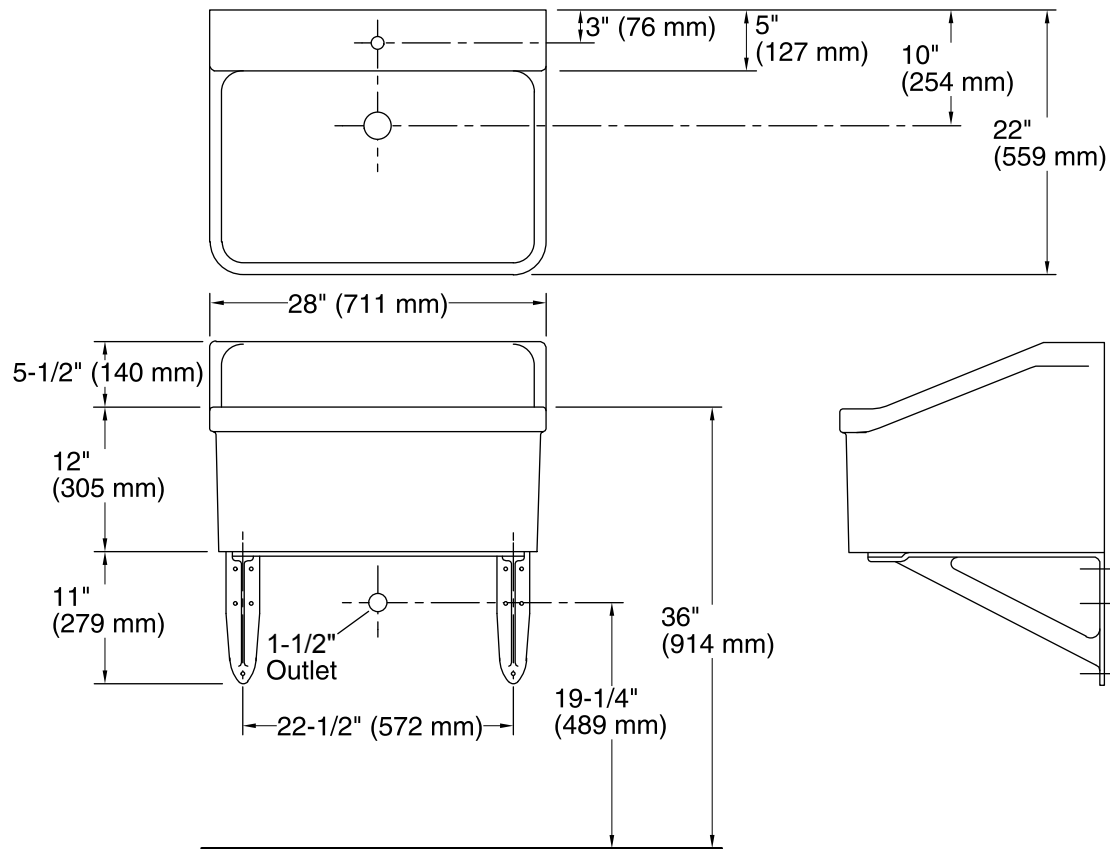

Features

- Vitreous china.
- Wall-mount.
- Rectangular basin.
- Single basin.
- Single faucet hole.
- 28" (711 mm) x 22" (559 mm)

Recommended Accessories

K-1814-P Wall Mount Sink Brackets

Optional Accessories

Color	Code	Description
-------	------	-------------

	0	White
--	---	-------

Technical Information

All product dimensions are nominal.

Bowl configuration:	Single
Installation:	Top-mount
Bowl area (Only)	Length: 26" (660 mm) Width: 16" (406 mm) Water depth: 11-1/8" (283 mm)
Number of deck holes:	1
Faucet hole(s):	1-1/8" (29 mm)
Drain hole:	2-1/4" (57 mm)