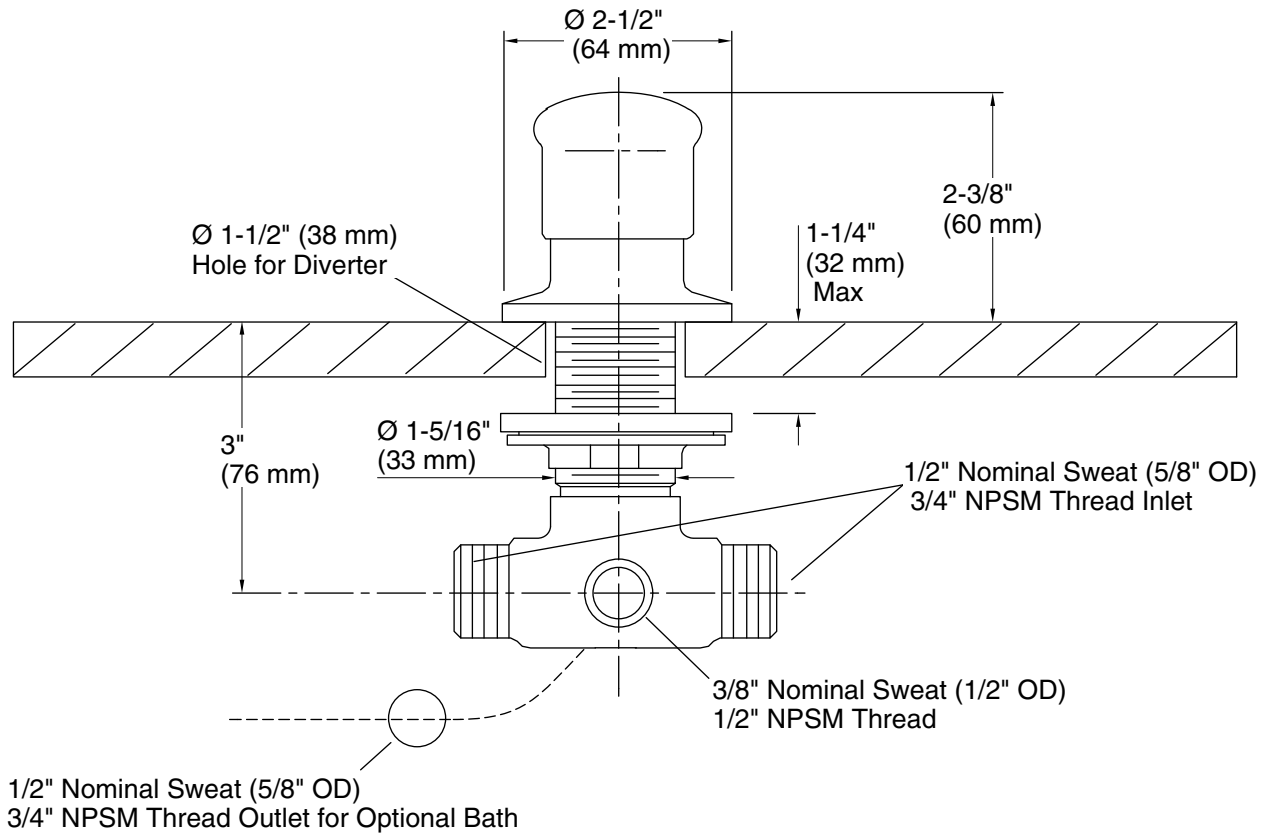

Features

- Two-way brass diverter valve.
- Diverter valve has backflow protection.

Installation

- Bath- or deck-mount.

Recommended Products/Accessories

K-23723 Faucet cleaner

Codes/Standards

ASME A112.18.1/CSA B125.1

Technical Information

All product dimensions are nominal.

Notes

Install this product according to the installation guide.

Diverter valve has backflow protection.