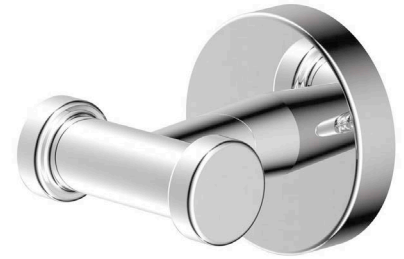

Location:

Double Robe Hook 353DRH Specification Submittal

Model Numbers

- 353DRH Robe Hook

Feature Highlights

- Metal construction
- Mounting hardware included
- Standard finish is polished chrome

Finish Options / Modifications

Append appropriate -suffix to model number

- BBZ Brushed Bronze finish
- MB Matte Black finish
- STN Satin Nickel finish
- Polished Chrome (standard finish)

Warranty

- Limited Lifetime - to the original end purchaser in residential/consumer installations.
- 5 years - for commercial installations

Dimensions Dia Double Robe Hook, 353DRH

Note: Dimensions subject to change without notice.