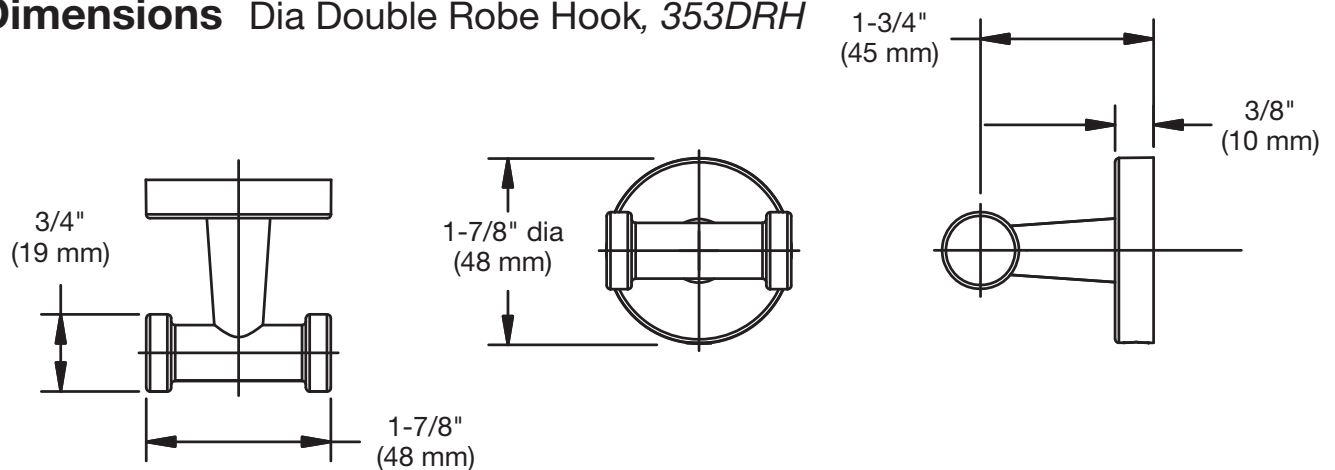

Location:

Double Robe Hook 353DRH Specification Submittal

Model Numbers

- 353DRH Robe Hook

Feature Highlights

- Metal construction
- Mounting hardware included
- Standard finish is polished chrome

Finish Options / Modifications

Dimensions Dia Double Robe Hook, 353DRH

Note: Dimensions subject to change without notice.