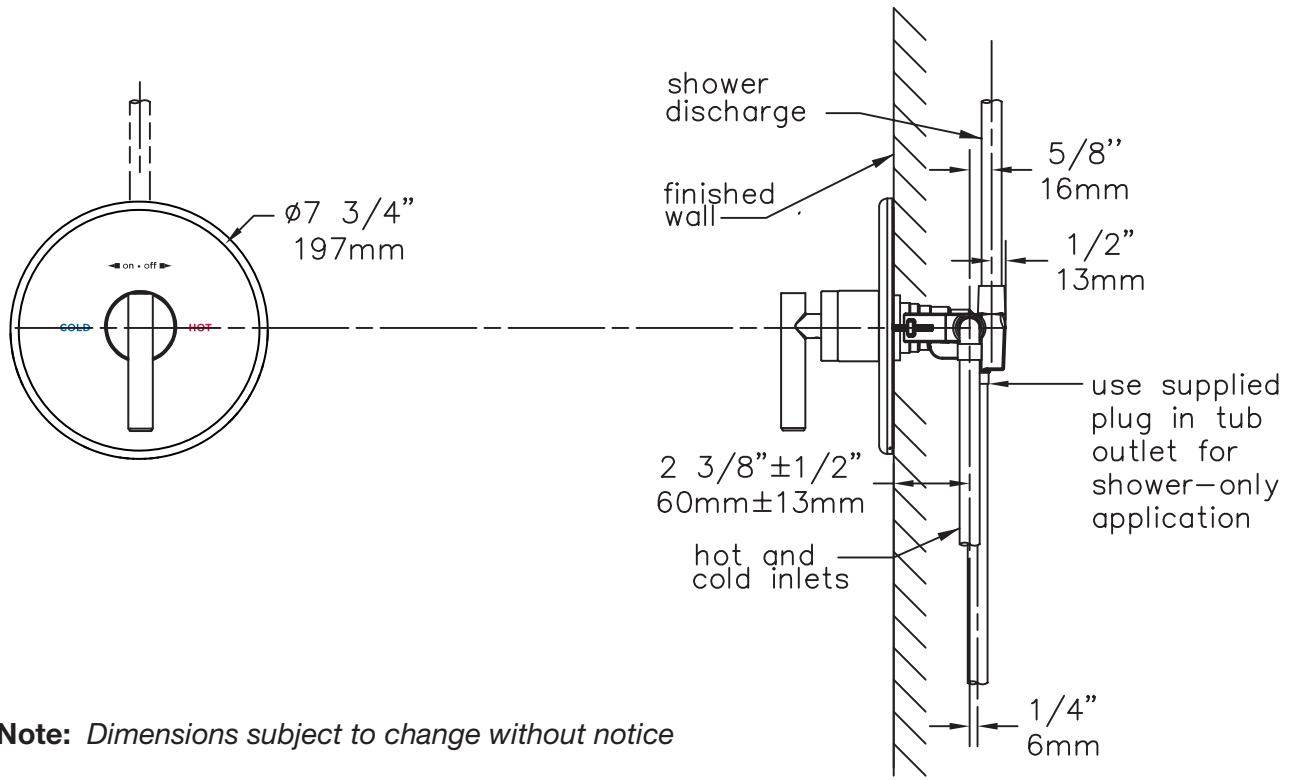

Model Numbers

- 3500-CYL
Shower Valve System with Symmons Temptrol® mixing valve p/n 4000-BODY
- 3500-CYL-TRM
Trim only, valve must be ordered separately
- 4000-BODY
Symmons Temptrol® mixing valve without trim
- 4000-X-BODY
Symmons Temptrol® mixing valve without trim. Valve includes integral service stops to allow water shut-off for service

Handle Options / Modifications

Append appropriate -suffix to model number

- LR Lever handle
- LP Loop style lever handle

Options / Modifications

Append appropriate -suffix to model number

- IPS IPS connections: 1/2 inch female IPS connections on Temptrol® mixing valve
- X Service Stops: Temptrol® mixing valve includes integral service stops to allow water shut-off for service, p/n 4000-X-BODY (Option applies when ordering 3500-CYL)
- B Metal escutcheon
- ETCH Escutcheon with black & white lettering

Dimensions *Dia Shower Valve System, 3500-CYL*

Note: *Dimensions subject to change without notice*