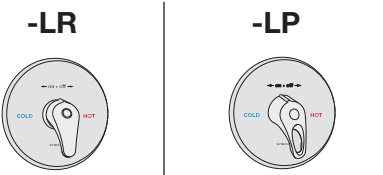

Location:

SYMMONS® Dia™

Shower Valve System 3500-CYL Specification Submittal

Feature Highlights

- Symmons Shower Valve System with Symmons Temptrol® pressure-balancing mixing valve with adjustable stop screw to limit handle turn
- Screwless escutcheon with colored lettering
- Cylinder (CYL) style lever handle
- Polished chrome finish (standard)

Model Numbers

- 3500-CYL
Shower Valve System with Symmons Temptrol® mixing valve p/n 4000-BODY
- 3500-CYL-TRM
Trim only, valve must be ordered separately
- 4000-BODY
Symmons Temptrol® mixing valve without trim
- 4000-X-BODY
Symmons Temptrol® mixing valve without trim. Valve includes integral service stops to allow water shut-off for service

Handle Options / Modifications

Append appropriate -suffix to model number

- LR Lever handle
- LP Loop style lever handle

Options / Modifications

Append appropriate -suffix to model number

- IPS IPS connections: 1/2 inch female IPS connections on Temptrol® mixing valve
- X Service Stops: Temptrol® mixing valve includes integral service stops to allow water shut-off for service, p/n 4000-X-BODY (Option applies when ordering 3500-CYL)
- B Metal escutcheon
- ETCH Escutcheon with black & white lettering