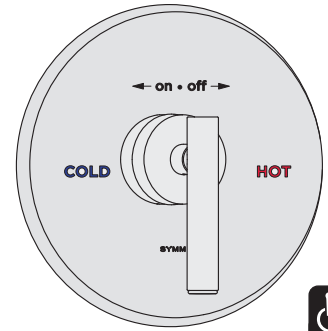

Location:

SYMMONS® Dia™

Shower Valve System 3500-CYL Specification Submittal

Feature Highlights

- Symmons Shower Valve System with Symmons Temptrol® pressure-balancing mixing valve with adjustable stop screw to limit handle turn
- Screwless escutcheon with colored lettering
- Cylinder (CYL) style lever handle
- Polished chrome finish (standard)

Model Numbers

- 3500-CYL
Shower Valve System with Symmons Temptrol® mixing valve p/n 4000-BODY
- 3500-CYL-TRM
Trim only, valve must be ordered separately
- 4000-BODY
Symmons Temptrol® mixing valve without trim
- 4000-X-BODY
Symmons Temptrol® mixing valve without trim. Valve includes integral service stops to allow water shut-off for service

Handle Options / Modifications

Append appropriate -suffix to model number

- LR Lever handle
- LP Loop style lever handle

Options / Modifications

Append appropriate -suffix to model number

- IPS IPS connections: 1/2 inch female IPS connections on Temptrol® mixing valve
- X Service Stops: Temptrol® mixing valve includes integral service stops to allow water shut-off for service, p/n 4000-X-BODY (Option applies when ordering 3500-CYL)
- B Metal escutcheon
- ETCH Escutcheon with black & white lettering