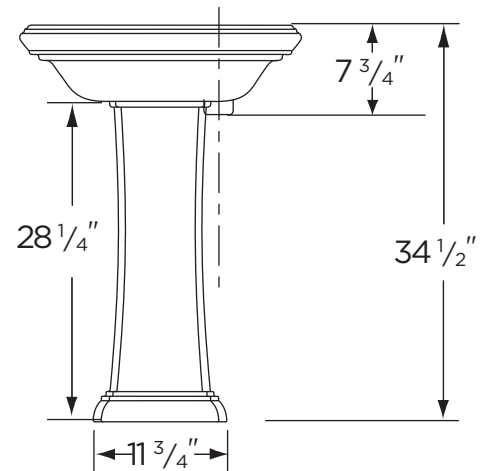

VITREOUS CHINA

LAVATORY
22-555 / 22-559

LAVATORIES

TOILETS

BIDETS / URINALS

CAST IRON

LOGAN SQUARE™ Petite Lavatory & Pedestal Unit

Features:

- 24 1/4" x 20 1/8" Pedestal Lavatory
- 4" Centers: 22-555
(Lavatory 12-555, Pedestal 29-847)
- 8" Centers: 22-559
(Lavatory 12-559, Pedestal 29-847)
- 18 1/2" x 11 1/4" Bowl
- Generous Washbasin
- Available in White and Biscuit

Dimensions:

Height 34 1/2"
 Width 24 1/4"
 Depth 20 1/8"
 Shipping Weight 71 lbs

Specifications: Lavatory—#12-555 Shown

Pedestal—#29-847

Job Name	
Date	
Model Specified	
Quantity	
Customer	
Contractor	
Architect/engineer	

www.gerberonline.com

LOGAN SQUARE™ PETITE

22-555 / 22-559

Petite Lavatory & Pedestal Unit
(Lavatory 12-555 Shown with Pedestal 29-847)

NOTES:

All dimensions are in inches.
Illustrations may not be drawn to scale.