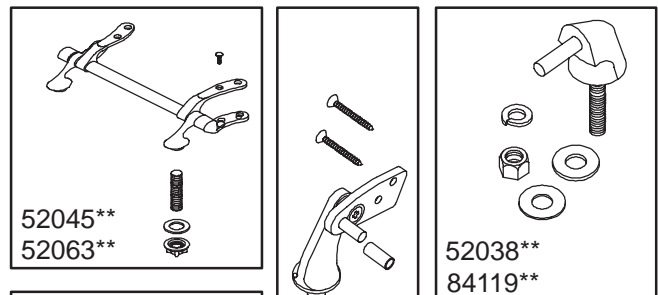

HINGE KITS

**Finish/color code must be specified when ordering.