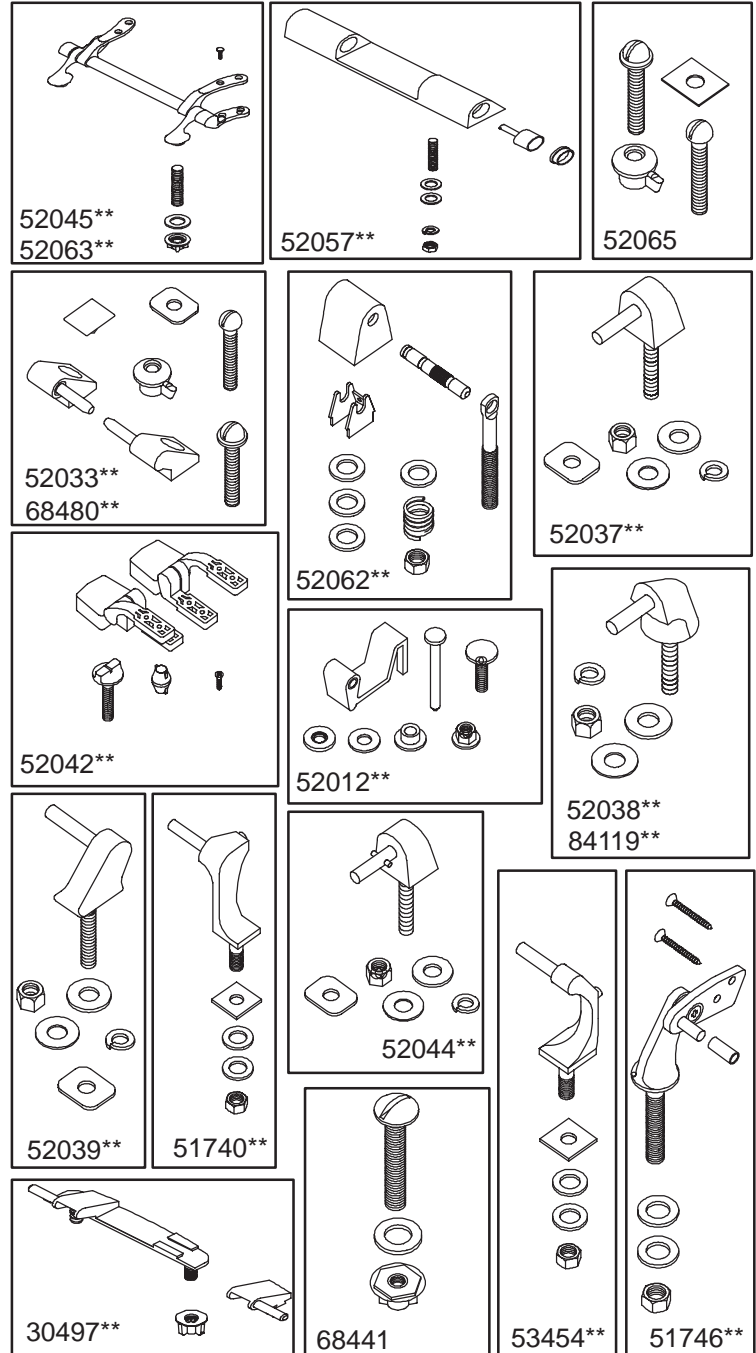

HINGE KITS

**Finish/color code must be specified when ordering.