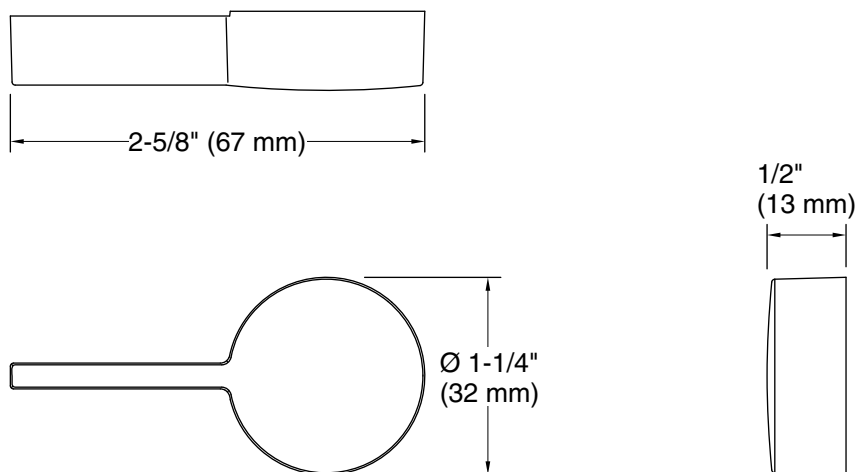

Technical Information

All product dimensions are nominal.

Material: Metal

Notes

Install this product according to the installation instructions.