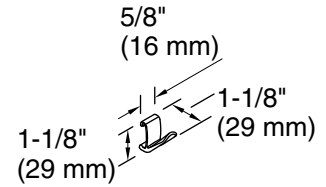

Color Code Description

■ 0 White

Caddy (2 each)

Shelf Tray (2 each)

Hook (2 each)

Towel Bar (2 each)

Bin (2 each)

Basket (2 each)

Technical Information

All product dimensions are nominal.

Installation Type: Fixture-mount

Material: Plastic

Notes

Install this product according to the installation instructions.