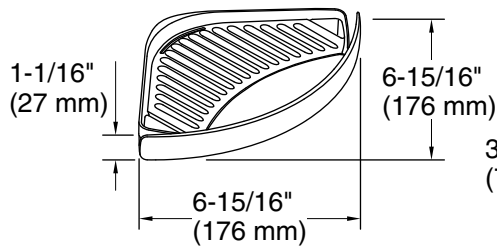

Color Code Description

■ 0 White

Caddy (2 each)

Shelf Tray (2 each)

Hook (2 each)

Towel Bar (2 each)

Bin (2 each)

Basket (2 each)

Technical Information

All product dimensions are nominal.

Installation Type: Fixture-mount

Material: Plastic

Notes

Install this product according to the installation instructions.