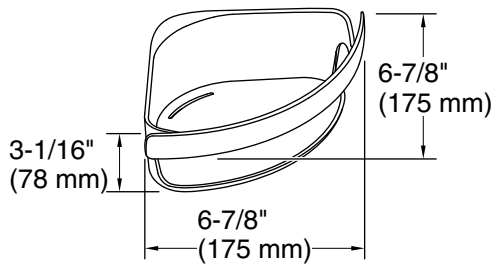

Color Code Description

■ 0 White

Caddy (2 each)

Shelf Tray (2 each)

Hook (2 each)

Towel Bar (2 each)

Bin (2 each)

Basket (2 each)

Technical Information

All product dimensions are nominal.

Installation Type: Fixture-mount

Material: Plastic

Notes

Install this product according to the installation instructions.