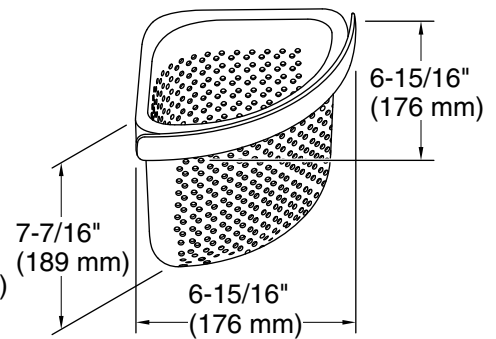

Color Code Description

■ 0 White

Caddy (2 each)

Shelf Tray (2 each)

Hook (2 each)

Towel Bar (2 each)

Bin (2 each)

Basket (2 each)

Technical Information

All product dimensions are nominal.

Installation Type: Fixture-mount

Material: Plastic

Notes

Install this product according to the installation instructions.