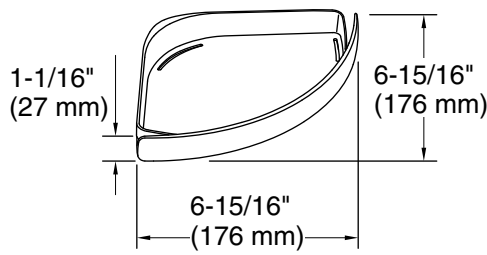

Color Code Description

■ 0 White

Caddy (2 each)

Shelf Tray (2 each)

Hook (2 each)

Towel Bar (2 each)

Bin (2 each)

Basket (2 each)

Technical Information

All product dimensions are nominal.

Installation Type: Fixture-mount

Material: Plastic

Notes

Install this product according to the installation instructions.