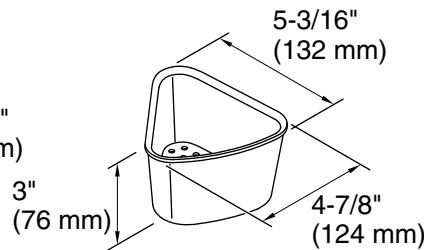

Color Code Description

■ 0 White

Caddy (2 each)

Shelf Tray (2 each)

Hook (2 each)

Towel Bar (2 each)

Bin (2 each)

Basket (2 each)

Technical Information

All product dimensions are nominal.

Installation Type: Fixture-mount

Material: Plastic

Notes

Install this product according to the installation instructions.