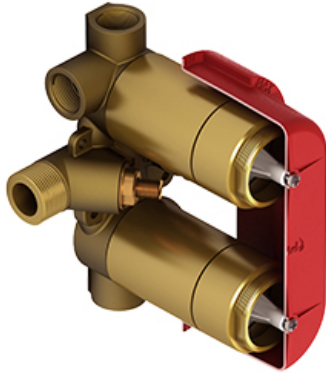

4-way Type T/P 3/4" coaxial valve rough  
**R46**

## Descriptions

- Rough only
- 3/4" inlet male NPT
- Must be supplied with minimum 3/4" PEX , 3/4" EXPANSION PEX or 1/2" copper
- Four 1/2" outlets female NPT
- Service valves
- Test cap
- TXX46XX or TXX88XX trim required to complete