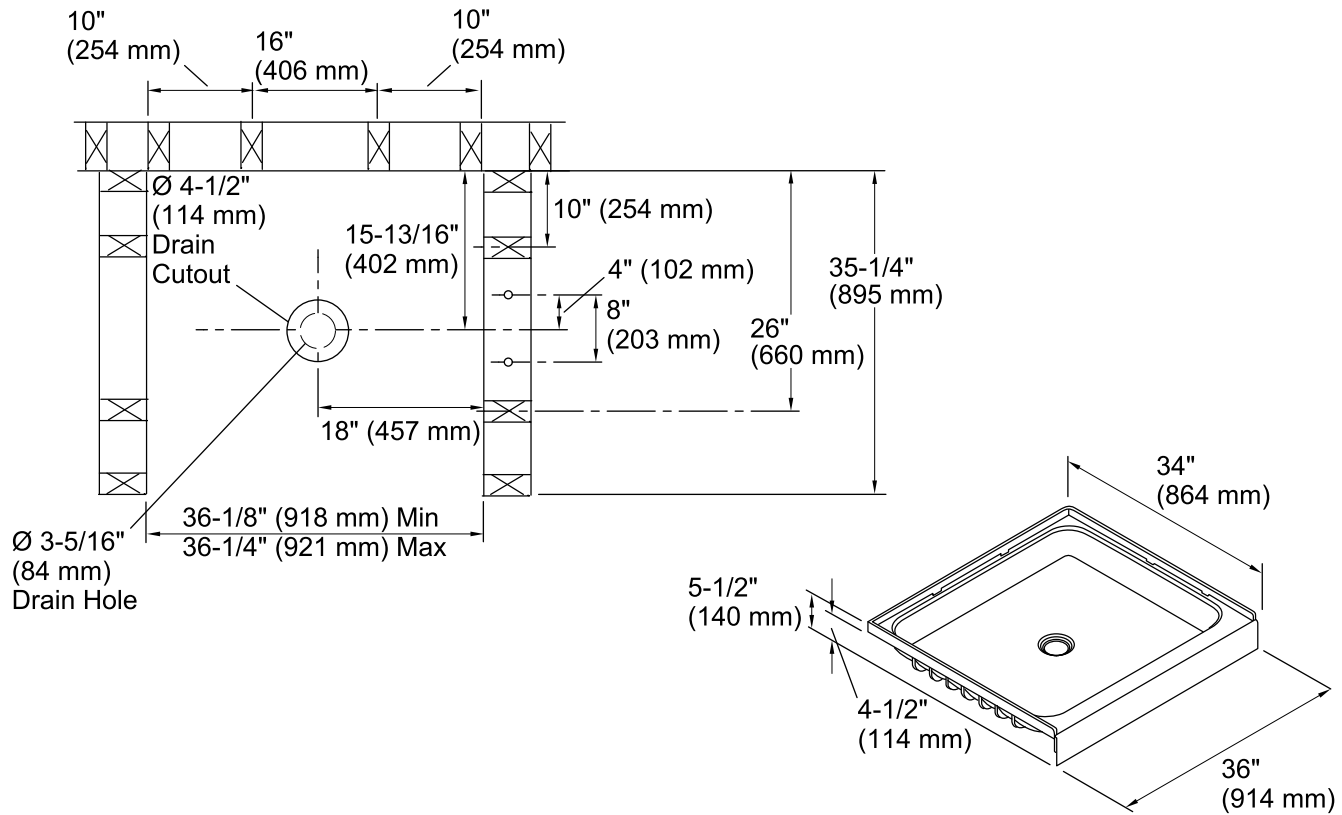

**Features**

- 4-1/2" threshold
- Solid Vikrell material
- High-gloss finish with molded-in textured floor
- Durable high-gloss finish
- Center drain
- Suitable for tile-down application
- Compatible with Ensemble™ tile complete wall set and Ensemble™ curve complete wall set (Series 7210 and 7220)

See website for detailed warranty information.

**Available Colors/Finishes**

*Color tiles intended for reference only.*

Color	Code	Description
	0	White
	96	KOHLER Biscuit

**Technical Information**

All product dimensions are nominal.

Installation: Three-wall alcove

Drain location: Center

**Notes**

Install this product according to the installation instructions.

Studs should be positioned roughly as shown.

Double studding is recommended for pivot shower door installations.