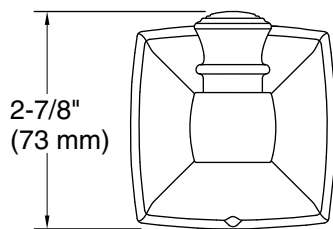

Technical Information

All product dimensions are nominal.

Installation Type: Wall-mount

Material: Zinc, Stainless Steel

Notes

Install this product according to the installation instructions.

CAUTION: Risk of personal injury. Do not install these products in any area where they are likely to be used inadvertently as a grab bar or support bar. These products are not designed or intended for use as a grab bar or support bar.