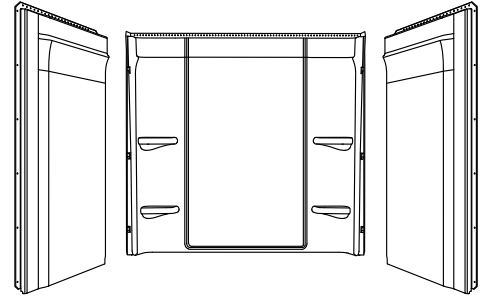

STERLING

A KOHLER COMPANY

60"x30" Medley™ Bath/Shower Wall Set w/Backer Boards

Ensemble™

71374106

Features

- Durable high gloss finish.
- Innovative Dry-Block™ seal and channeled water containment system form watertight seams.
- Clean, contemporary design with ample shelving.

Material

- Compression molded from our exclusive solid Vikrell® material.

Installation

- Modular design allows it to be moved around corners and through doorways with ease.
- Caulk-free installation.
- Wall surround includes backer boards for future grab bar installation.

Codes/Standards

CSA B45.5/IAPMO Z124

ASTM E162

ASTM E662

Greenguard UL 2818 - Gold

STERLING® Warranty - Fixtures Made of Solid Vikrell Material

See website for detailed warranty information.

Available Color/Finishes

Color tiles intended for reference only.

Color	Code	Description

	0	White

	96	Biscuit