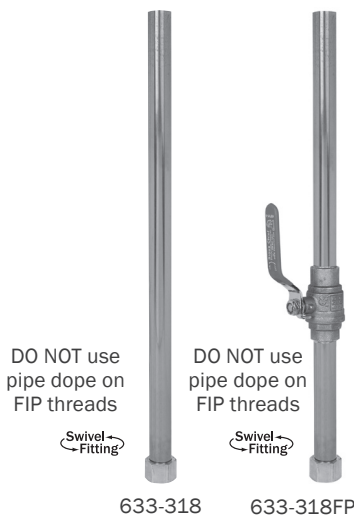

DO NOT use pipe dope on FIP threads

633-306FP

Water Heater Connector

FIP × Female Sweat Straight Fitting

- Brass full-port ball valve
- Brass FIP swivel nut includes gasket

Item No	Connection	Length	Ball Valve	Pkg	Min Qty	Case Qty
633-306FP	3/4" FIP swivel × 3/4" FSWT	5"	✓	B	10	10

646-306FP

Water Heater Connector

MIP × Female Sweat Straight Fitting

- Brass full-port ball valve

Item No	Connection	Length	Ball Valve	Pkg	Min Qty	Case Qty
646-306FP	3/4" MIP × 3/4" FSWT	5"	✓	B	10	10

Water Heater Connector

FIP × 3/4" Male Sweat Straight Fitting

- 3/4" male sweat connection for use with press-fit or push-fit connection
- Brass FIP swivel nut includes gasket
- Ideal for new installations and water heater replacement

633-318

633-318FP

Related Products
Fit Quick coupling

p 212

Item No	Connection	Length	Ball Valve	NO LEAD	Pkg	Min Qty	Case Qty
633-318	3/4" FIP swivel × 3/4" MSWT	18"	✓		B	10	10
633-318FP	3/4" FIP swivel × 3/4" MSWT	18"	✓		B	10	10