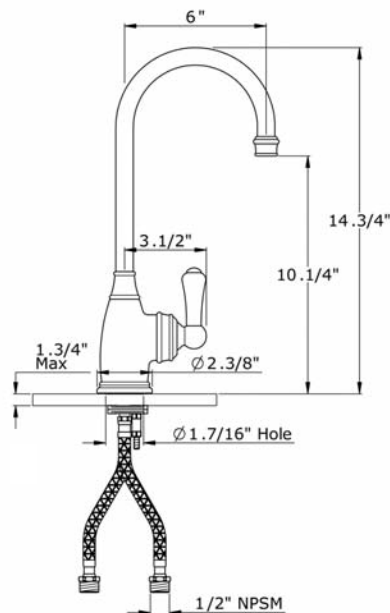

WARRANTY

- Limited Lifetime

* For CA/VT, place a "-2" at end of model number for code compliant product. (Example A3608LMAPC-2)

Consult your local ROHL showroom for additional information and specifications. For complete warranty details and a list of showrooms, go to www.rohlhome.com.