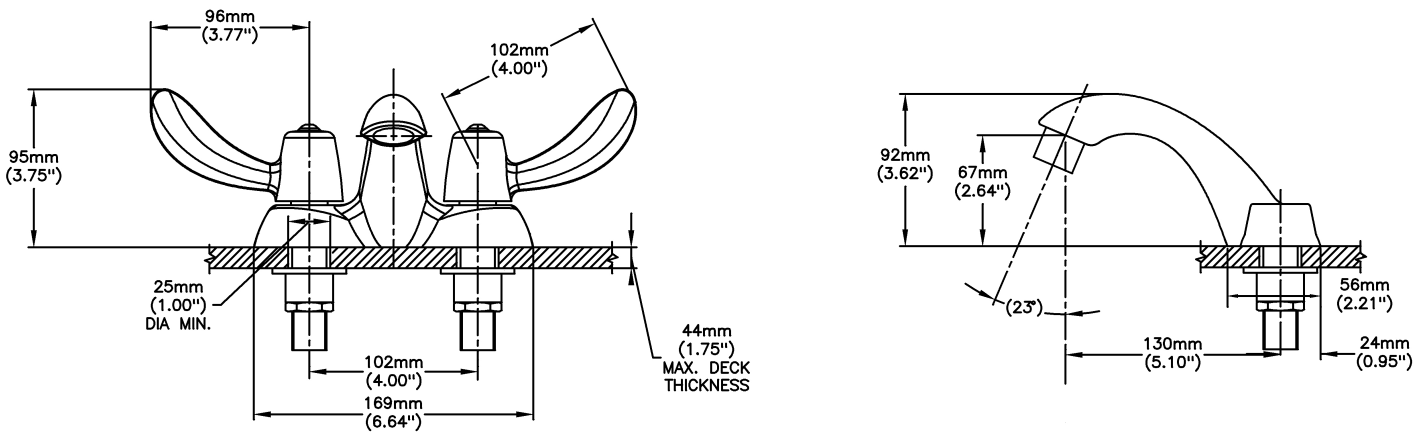

Lavatory Faucets

4" Centerset- CER-TECK ceramic structures

Model No: 21C122

COMPLIES WITH:

- CSA certified
- Complies to ASME A112.18.1/CSA B125.1
- Verified compliant with 0.25% weighted average Pb content regulations
-  Handles No. 2, 3, 4 and 5
Indicates compliance to ICC/ANSI A117.1
-  Outlet options 2,3 and 4 are EPA WaterSense listed
- (Contact Delta Representative for State and/or Local Approvals)

SPECIFICATION:

- HEAVY DUTY CAST BRASS centerset faucet
- 102mm (4") centers, two handle
- Polished chrome plated finish with polished underspout
- Metal hold-down package
- 4" Centerset- CER-TECK ceramic structures
- Outlet#: 2 - Vandal Resistant 1.5 GPM (5.7 L/Min) Laminar w/Agion® Antimicrobial
- Handle#: 2 - 102 mm (4") Hooded Blade Handles-ADA compliant-Metal-Color indexed-Vandal resistant screws
- Standard Product Less Pop-up (No Pop-up Hole)

OPERATION:

- Not Available

(Dimensional drawing on following page)

Delta reserves the right (1) to make changes to specifications and materials, and (2) to change or discontinue models, both without notice or obligation. Dimensions are for reference. Measurement may vary plus or minus 6mm(0.25"). Mounting locations are suggested only. Check with local codes for requirements in your area. This spec was produced July 22, 2018.

INLETS: 1/2" MIP/COUPLING NUTS (NUTS NOT SUPPLIED)

Delta reserves the right (1) to make changes to specifications and materials, and (2) to change or discontinue models, both without notice or obligation. Dimensions are for reference. Measurement may vary plus or minus 6mm(0.25"). Mounting locations are suggested only. Check with local codes for requirements in your area. This spec was produced July 22, 2018.