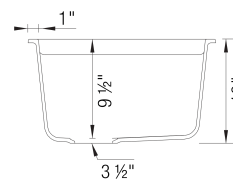

- Min cabinet size: 36 in (914 mm)

What is included:
Installation instructions, Cut-out template, Limited
Lifetime Warranty

Codes & Standards

CSA B45.8-18/ IAPMO Z403-2018

Optional Accessories

Sink Grid (Large Bowl)	516364
Sink Grid (Small Bowl)	516366
Floating Grid	233542
CapFlow Strainer Cover	517666
Undermount Clips	440851