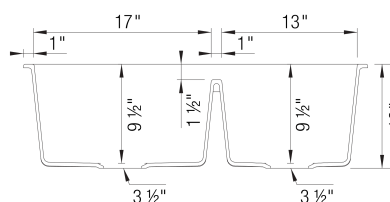

- Min cabinet size: 36 in (914 mm)

What is included:
Installation instructions, Cut-out template, Limited
Lifetime Warranty

Codes & Standards

CSA B45.8-18/ IAPMO Z403-2018

Optional Accessories

Sink Grid (Large Bowl)	516364
Sink Grid (Small Bowl)	516366
Floating Grid	233542
CapFlow Strainer Cover	517666
Undermount Clips	440851