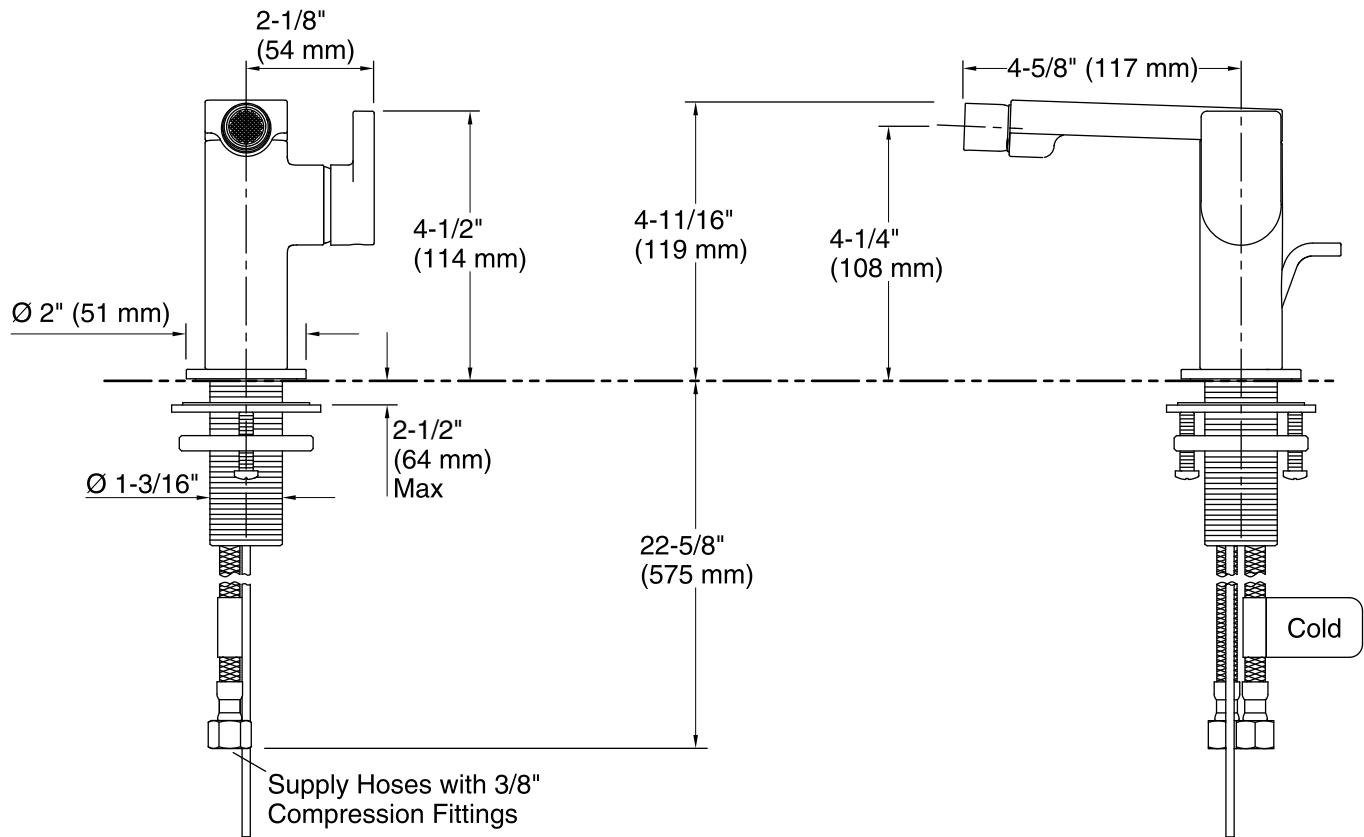

### Features

- Metal construction.
- Leak free ceramic disc valves exceed industry standards by two times for a lifetime of use.
- Temperature memory allows faucet to be turned on and off at any temperature setting.
- High-temperature limit setting for added safety .
- Single-hole mounting.
- Flexible connections for easy installation.
- Durable KOHLER finishes resist corrosion and tarnishing.
- Complete range of faucets, accessories and showering components to coordinate a full bathroom.
- 1.5 gal/min (5.7 l/min) maximum flow rate [max at 60 psi (4.1 bar)]

### Technical Information

All product dimensions are nominal.

#### Faucet:

Flow rate: 1.5 gal/min (5.7 l/min)  
 Pressure: 60 psi (4.1 bar)  
 Valve body: Cast brass  
 Drain with overflow: Yes  
 Drain tailpiece included: Yes

#### Spout:

Spout reach: 4-5/8" (118 mm)  
 Handle clearance: 1-9/16" (40 mm)