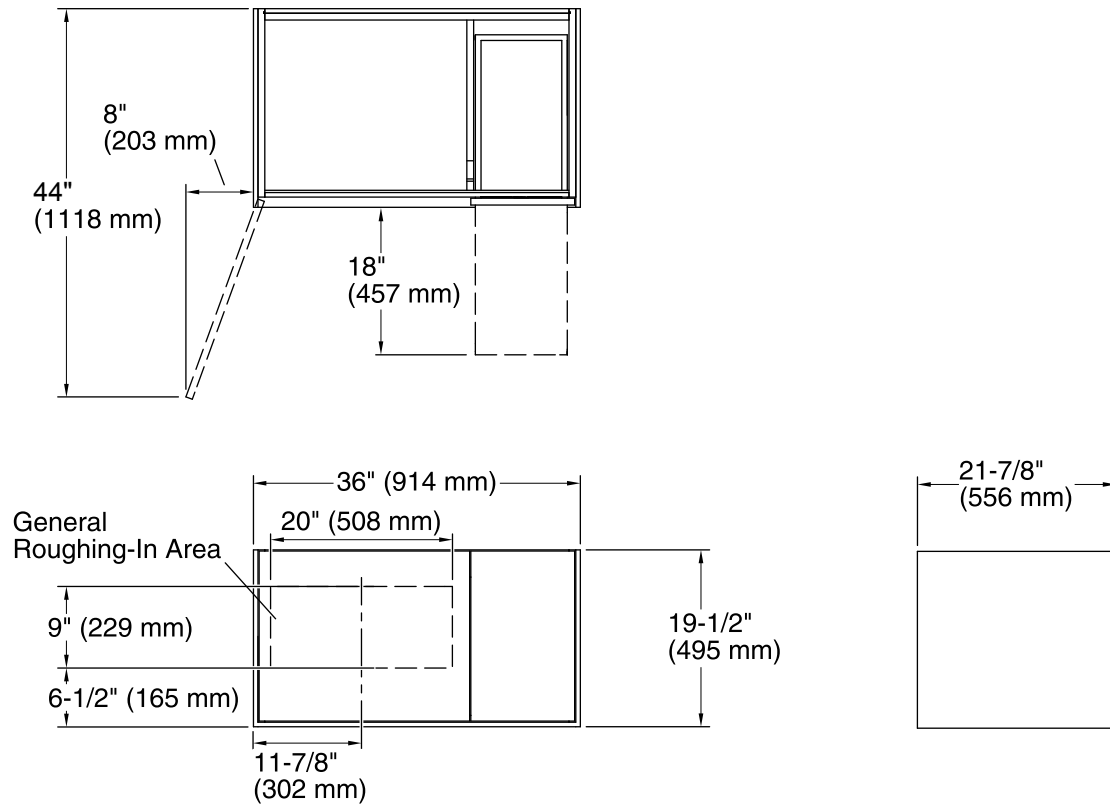

Technical Information

All product dimensions are nominal.

Vanity type: Wall-mount

Notes

Install this product according to the installation guide.

Decorative cabinet hardware is not supplied. Refer to the KOHLER bath accessories line for recommended cabinet hardware to complement your vanity.

Select the type of fastener based upon the wall material. Two 500 lb (227 kg) minimum load bearing fasteners are recommended.