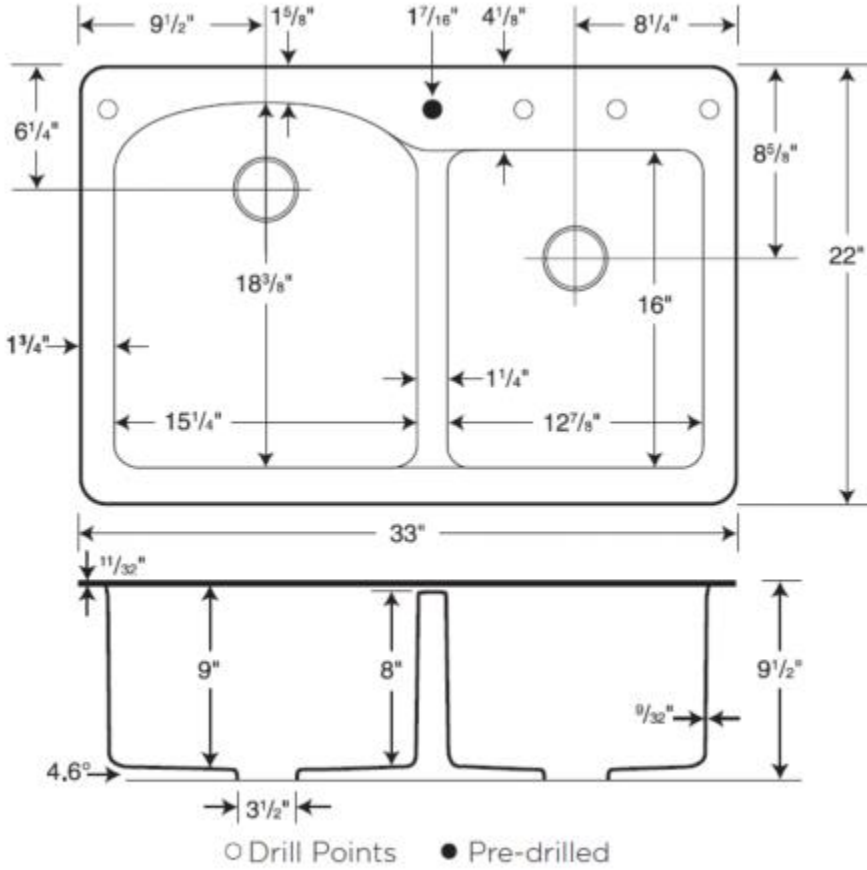

QZDB-3322 22 x 33 Granite Drop in Double Bowl Sink

Model number:

QZ03322DB.170

Dimensions: 22" x 9"

Installation: Drop In

Material: Granite

Standard Features:

- Contemporary design applied to classic sink features
- 9" (229mm) deep bowls
- Capacity: 9 1/2 gallons in large (left) bowl, 7 gallons in small (right) bowl
- Standard size makes it an ideal replacement sink for an easy kitchen update
- Virtually indestructible - will not damage from kitchen use

QZDB-3322 22 x 33 Granite Drop in Double Bowl Sink

Model number:

QZ03322DB.170

Dimensions: 22" x 9"

Installation: Drop In

Material: Granite

○ Drill Points ● Pre-drilled

Capacity: 9 1/2 gallons in large (left) bowl,
7 gallons in small (right) bowl

Dimensions

22 x 9 In.
(559 x 229 mm)

Type Of Bowl

Double

Type Of Sink

Kitchen

Number Of Bowls

Two