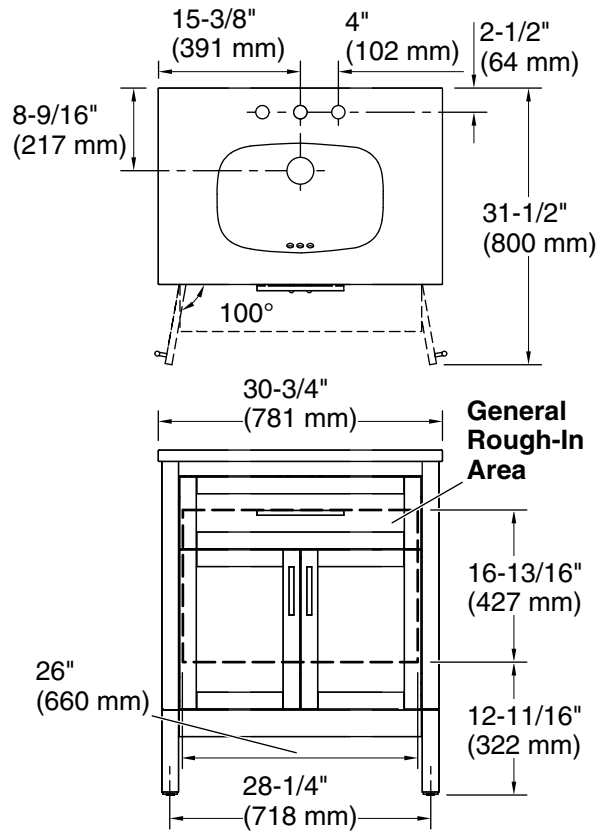

#### Features

- Set includes cabinet, precut quartz vanity top, sink, cabinet hardware
- Convenient tilt-down drawer for storing smaller, frequently-used items
- Three-way adjustable slow-close door hinges for easy cabinet access
- 18-9/16" (471 mm) cabinet interior provides ample storage space
- 8" (203 mm) widespread faucet holes
- Faucet sold separately
- Some assembly required

### Technical Information

All product dimensions are nominal.