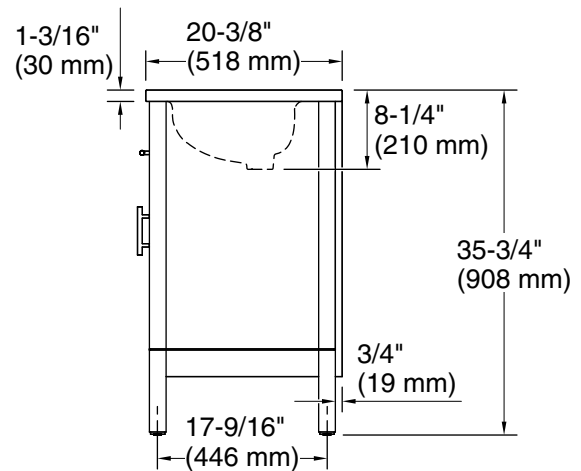

#### Features

- Set includes cabinet, precut quartz vanity top, sink, cabinet hardware
- Convenient tilt-down drawer for storing smaller, frequently-used items
- Three-way adjustable slow-close door hinges for easy cabinet access
- 18-9/16" (471 mm) cabinet interior provides ample storage space
- 8" (203 mm) widespread faucet holes
- Faucet sold separately
- Some assembly required

### Technical Information

All product dimensions are nominal.