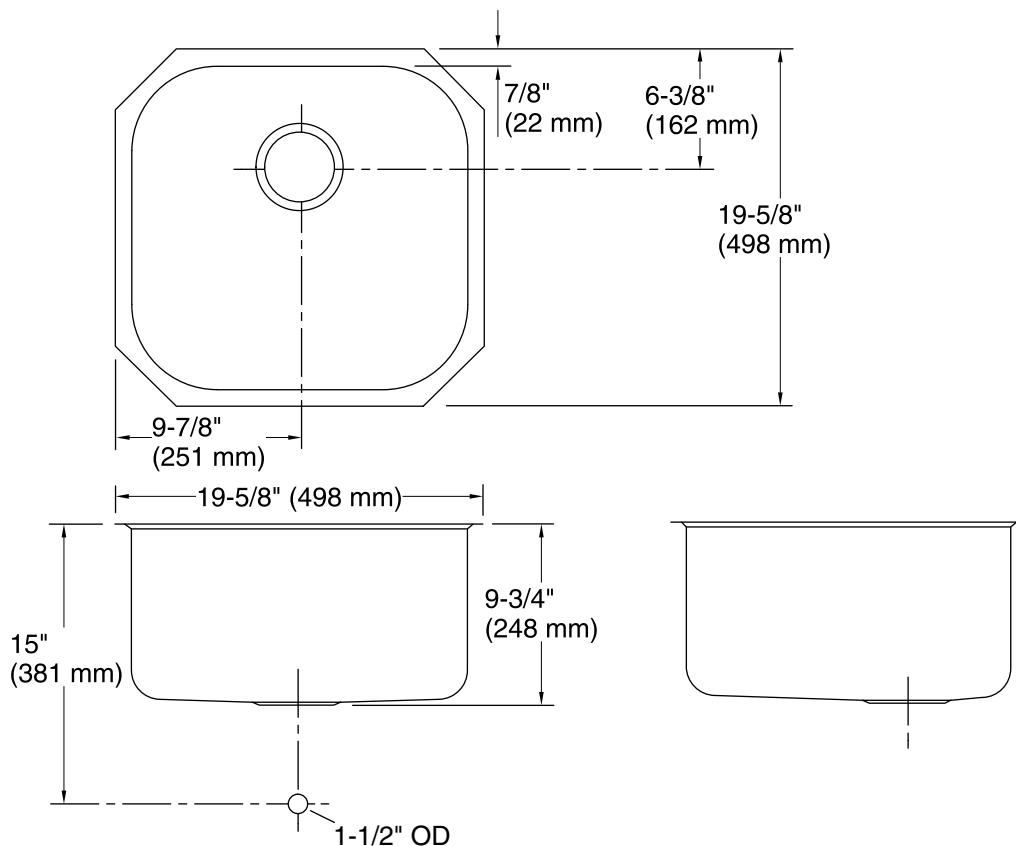

Features

- 24-inch minimum base cabinet width.
- 18-gauge stainless steel.
- Under-mount.
- Single bowl.
- Rounded bowl.
- SilentShield® sound-absorption technology offers quieter performance.
- 19-5/8" (499 mm) x 19-5/8" (499 mm)

Optional Accessories

- K-8801 Sink Strainer
- K-8813 Manual Sink Strainer with Tailpiece
- K-8814 Sink Strainer

Components

- Product includes:
91915 Hardware Kit

Codes/Standards

ASME A112.19.3/CSA B45.4

Lifetime Limited Warranty for KOHLER® Stainless Steel Sinks

See website for detailed warranty information.

Technical Information

All product dimensions are nominal.

Bowl configuration: Single

Installation: Under-mount

Bowl area (Only): Length: 17-7/8" (454 mm)
Width: 17-7/8" (454 mm)
Bowl depth: 9-1/2" (241 mm)

Drain hole: 3-5/8" (92 mm)

Template: 113196-7, required, included

Notes

Install this product according to the installation instructions.