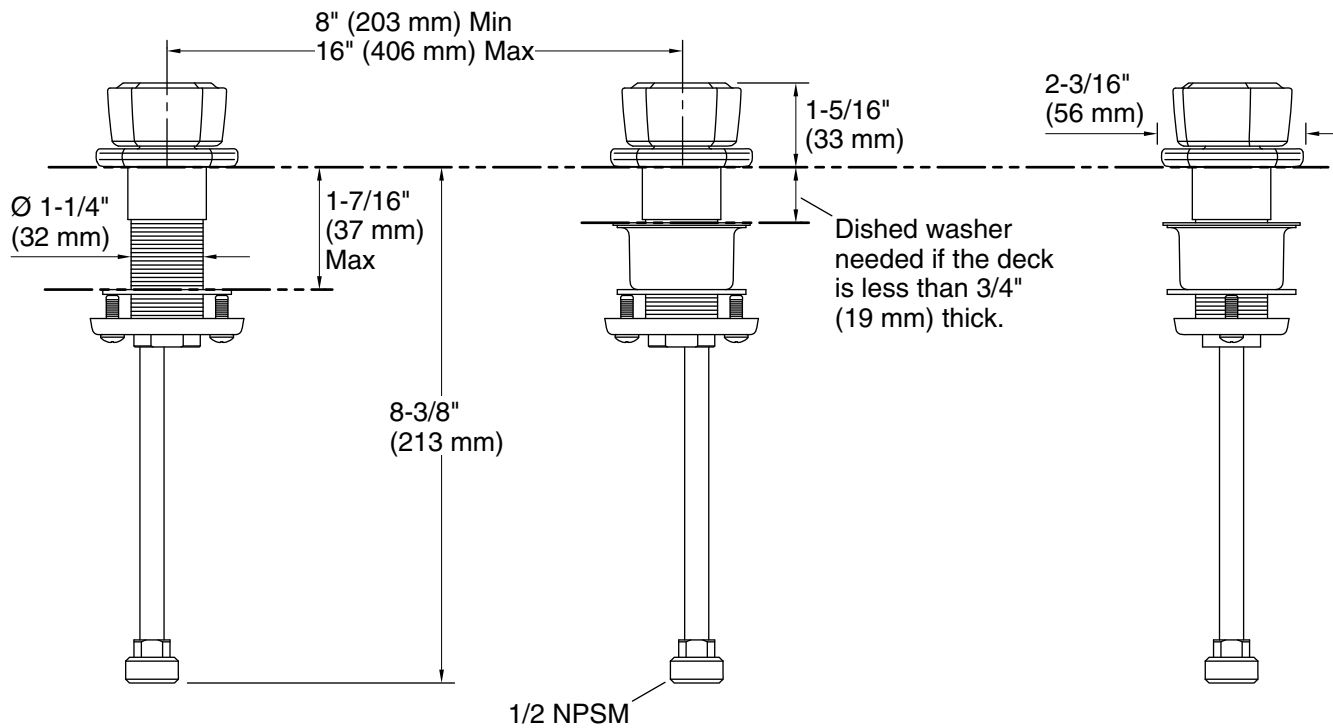

Technical Information

All product dimensions are nominal.

Faucet:

Flow rate: 1.2 gal/min (4.5 l/min)

Pressure: 60 psi (4.1 bar)

Drain included: No

Drain with overflow: Yes

Notes