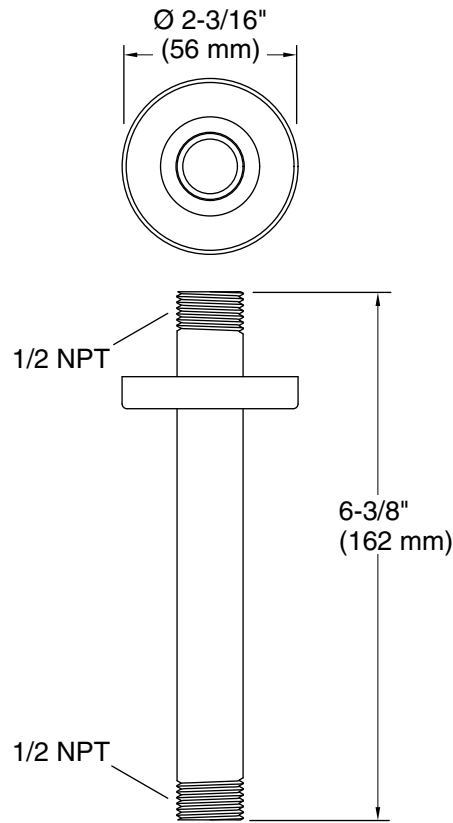

### Features

- For use with single-function rainheads
- 6" (152 mm) shower arm

### Installation

- 1/2 -14 NPT connection
- Ceiling-mount

**Technical Information**

All product dimensions are nominal.