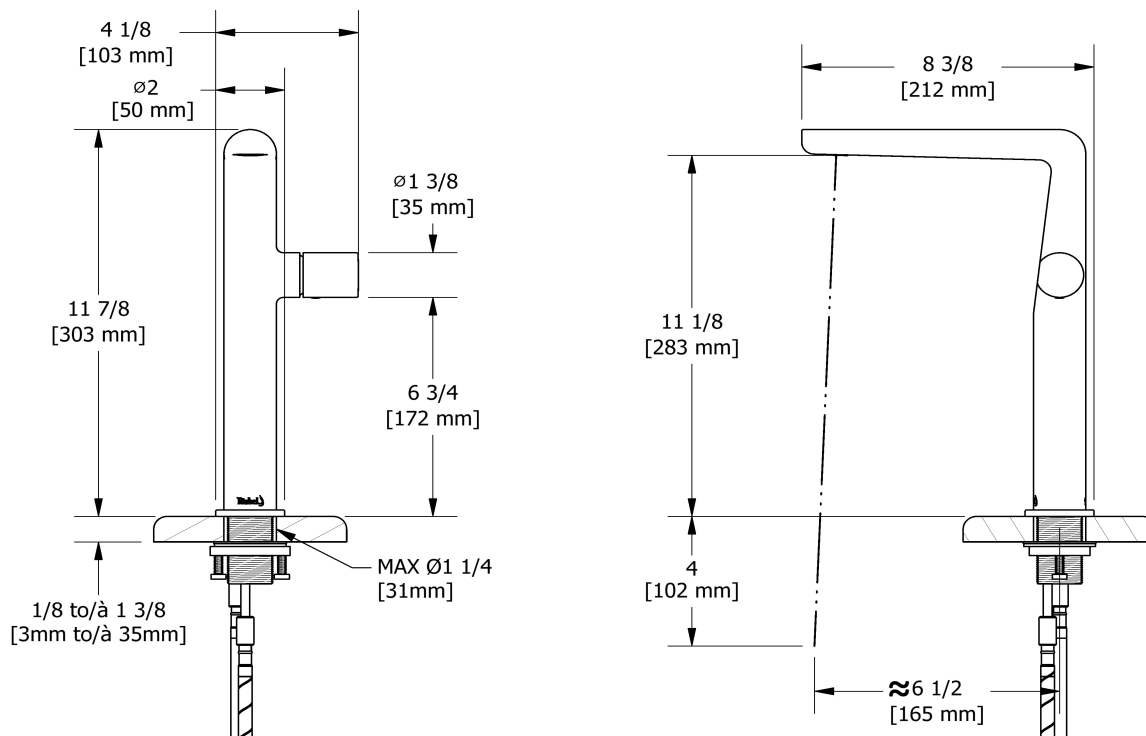

Sizes, models and finishes may differ from those presented.

Warranty

This **Riobel Inc.** product you have purchased carries a Limited Lifetime Warranty on the chrome, PVD finish, blacks and all working parts and is guaranteed from the initial purchase date against all manufacturing defects. All other finishes, including plastic components, are guaranteed for one year. All electric and/or electronic parts are covered by a 5-year limited warranty.

Customer Service

Ontario, West Canada : 888-287-5354 Quebec, Maritimes, United States : 866-473-8442