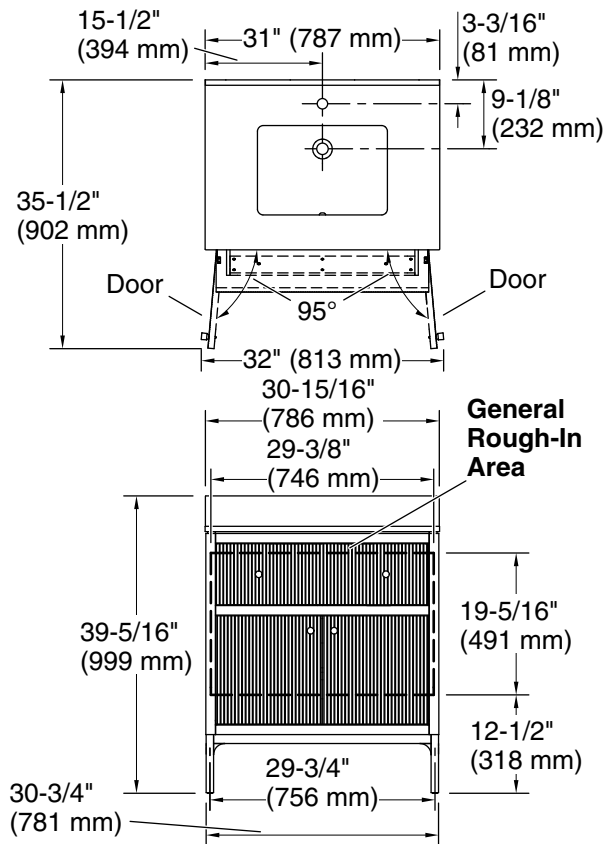

Technical Information

All product dimensions are nominal.

Lighting included: No

Notes

Install this product according to the installation guide.