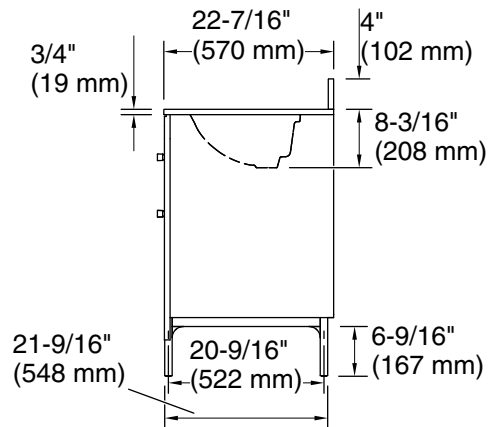

Technical Information

All product dimensions are nominal.

Lighting included: No

Notes

Install this product according to the installation guide.