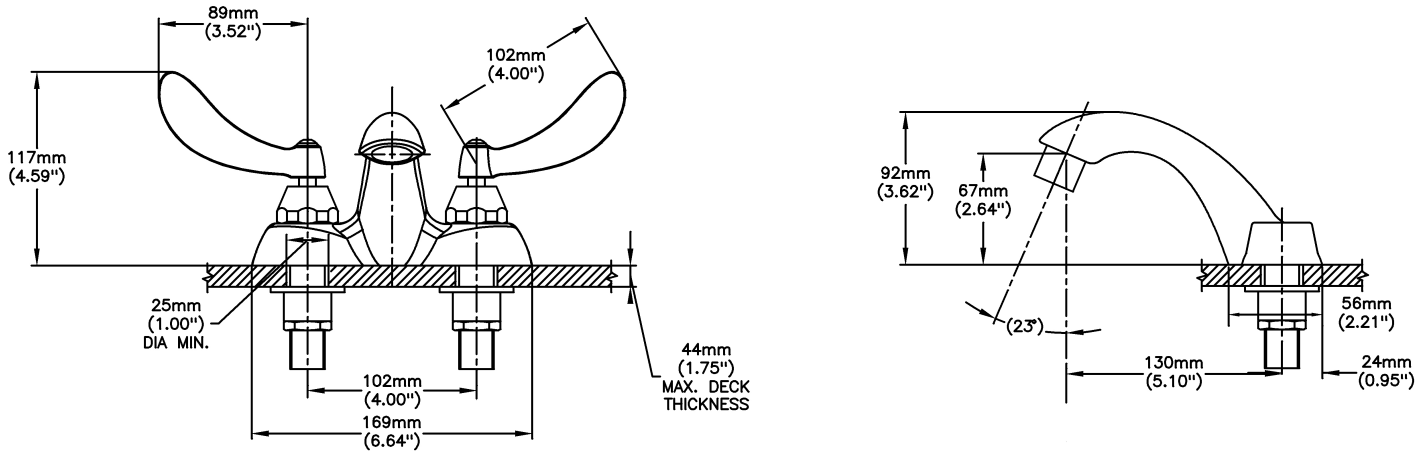

Lavatory Faucets

4" Centerset- CER-TECK ceramic structures

Model No: 21C144

COMPLIES WITH:

- CSA certified
- Complies to ASME A112.18.1/CSA B125.1
- Verified compliant with 0.25% weighted average Pb content regulations
-  Handles No. 2, 3, 4 and 5
Indicates compliance to ICC/ANSI A117.1
-  Outlet options 2,3 and 4 are EPA WaterSense listed
- (Contact Delta Representative for State and/or Local Approvals)

SPECIFICATION:

- HEAVY DUTY CAST BRASS centerset faucet
- 102mm (4") centers, two handle
- Polished chrome plated finish with polished underspout
- Metal hold-down package
- 4" Centerset- CER-TECK ceramic structures
- Outlet#: 4 - Standard 1.5 GPM (5.7 L/Min) Flow Control Aerator
- Handle#: 4 - 102 mm (4") Blade Handles- ADA Compliant-Sanitary Hoods- Metal-Color indexed-Vandal resistant screws
- Standard Product Less Pop-up (No Pop-up Hole)

OPERATION:

- Not Available

(Dimensional drawing on following page)

Delta reserves the right (1) to make changes to specifications and materials, and (2) to change or discontinue models, both without notice or obligation. Dimensions are for reference. Measurement may vary plus or minus 6mm(0.25"). Mounting locations are suggested only. Check with local codes for requirements in your area. This spec was produced July 23, 2018.

INLETS: 1/2" MIP/COUPLING NUTS (NUTS NOT SUPPLIED)

Delta reserves the right (1) to make changes to specifications and materials, and (2) to change or discontinue models, both without notice or obligation. Dimensions are for reference. Measurement may vary plus or minus 6mm(0.25"). Mounting locations are suggested only. Check with local codes for requirements in your area. This spec was produced July 23, 2018.