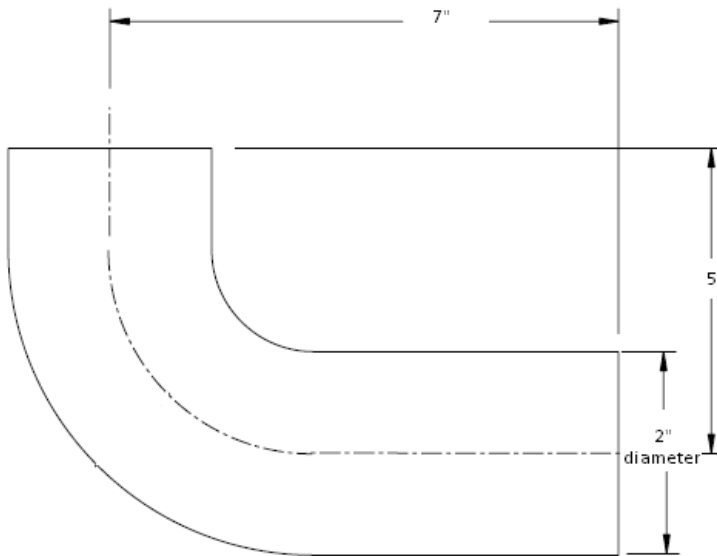

**Dearborn®
Brass**

4675 W. 160th St.
Cleveland, Ohio 44135
Ph: (800) 321-9532
Fax: (800) 321-9535
www.dearbornbrass.com

SUBMITTAL SPECIFICATION

**BRASS TUBULAR
2" x 5" x 7" CLOSET FLUSH ELBOWS**

Engineering Specification: Dearborn Brass Brass Tubular Closet Flush Elbows are designed for use in tubular drain applications. Options include Brass Nuts.

Job Reference

DESCRIPTION

- Chrome Finish
- 20 Gauge Brass
- Closet Flush Elbow
 - Elbow
 - (2) Nuts
 - (2) Rubber Washers

✓	Product No.	Description	Carton Quantity	Carton Weight (lbs)
	1032AD-1	2" x 5" x 7" Closet Flush Elbow – 20 Gauge	5	5
	1032ADBN-1	2" x 5" x 7" Closet Flush Elbow with Brass Nuts – 20 Gauge	5	5