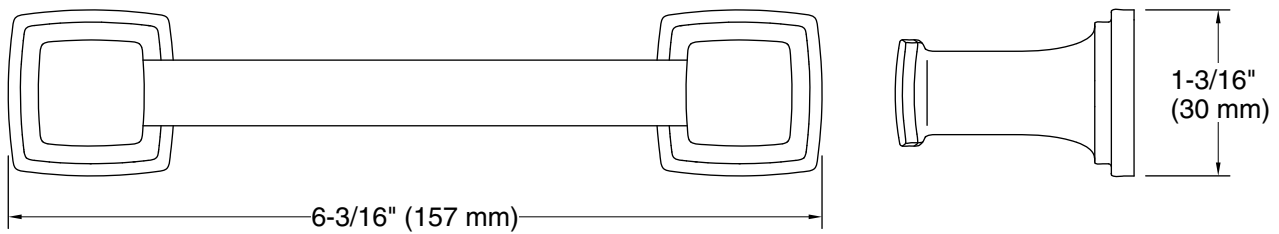

Color	Code	Description
	CP	Polished Chrome
	SN	Vibrant® Polished Nickel
	BN	Vibrant® Brushed Nickel
	BL	Matte Black
	2MB	Vibrant® Brushed Moderne Brass

Technical Information

All product dimensions are nominal.