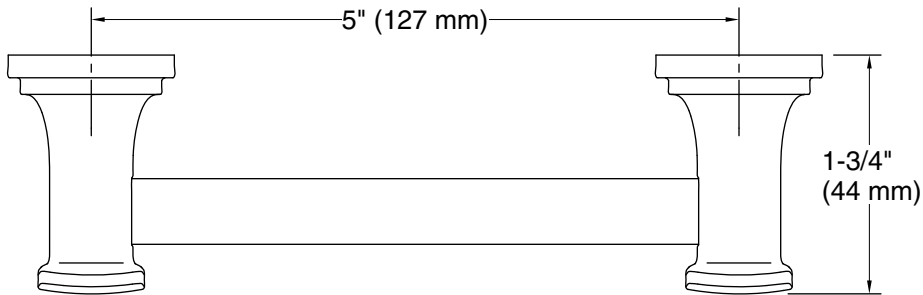

Color	Code	Description
	CP	Polished Chrome
	SN	Vibrant® Polished Nickel
	BN	Vibrant® Brushed Nickel
	BL	Matte Black
	2MB	Vibrant® Brushed Moderne Brass

Technical Information

All product dimensions are nominal.