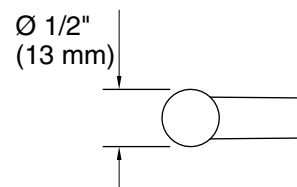

Technical Information

All product dimensions are nominal.

Installation Type: Cabinet mount

Material: Zinc

Notes

Install this product according to the installation instructions.

CAUTION: Risk of personal injury. Do not install these products in any area where they are likely to be used inadvertently as a grab bar or support bar. These products are not designed or intended for use as a grab bar or support bar.