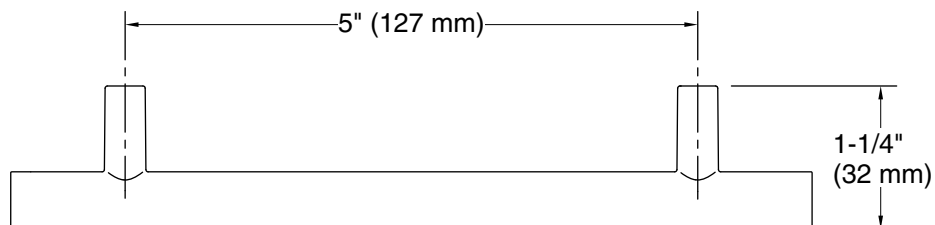

Technical Information

All product dimensions are nominal.

Installation Type: Cabinet mount

Material: Zinc

Notes

Install this product according to the installation instructions.

CAUTION: Risk of personal injury. Do not install these products in any area where they are likely to be used inadvertently as a grab bar or support bar. These products are not designed or intended for use as a grab bar or support bar.