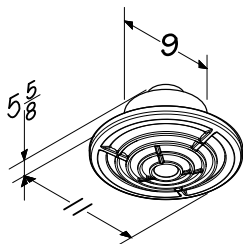

QT200 | QT300 CEILING MOUNT

Wall/Ceiling	CFM	Sones	Ducting	Notes
8210	210	6.5	7"	Vertical Discharge Only
8310	160	5.0	3¼" x 10"	Rectangular Duct
QT200	200	2.0	3¼" x 10"	Rectangular Duct
QT300	300	4.5	3¼" x 10"	Rectangular Duct