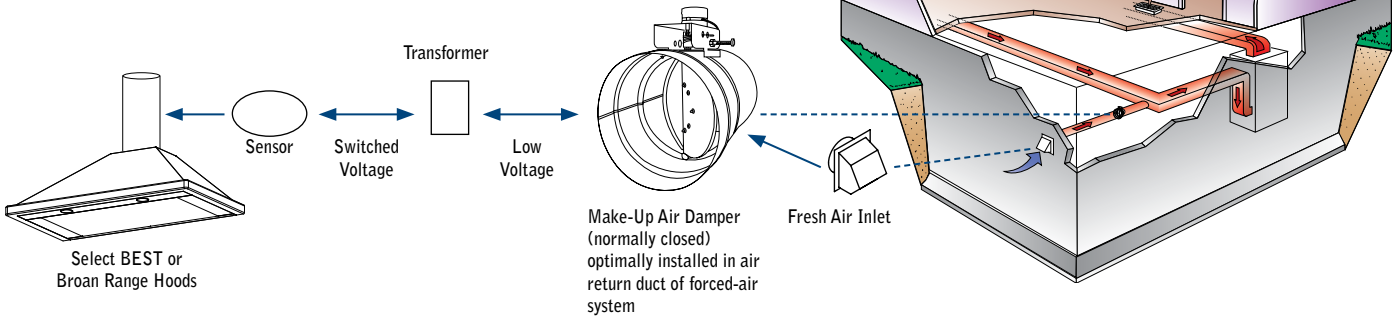

MD6TU/8TU/10TU installation