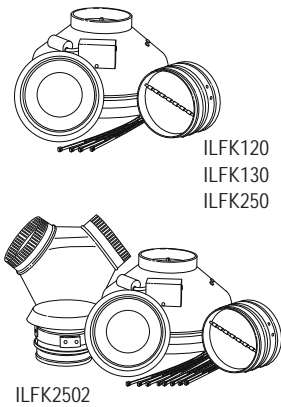

Ventilation Fans — Remote In-Line

NuTone® In-Line Fans

Remote mounted for adaptable and quiet ventilation.

Model No.	Description	Std. Pk.	Code
ILF120	4" — 110 CFM In-Line Fan, ENERGY STAR certified	1	HV
ILF130	5" — 130 CFM In-Line Fan, ENERGY STAR certified	1	HV
ILF250	6" — 250 CFM In-Line Fan, ENERGY STAR certified	1	HV
ILF360	8" — 360 CFM In-Line Fan	1	HV
ILF530	10" — 530 CFM In-Line Fan	1	HV
ILRF	4"/5" Radon In-Line Fan	1	HV

Select models are ENERGY STAR certified products — see product description.

NuTone® In-Line Fan Kits (Complete Installation Kits)

Kit includes all components to install a single dual point exhaust system (except wall control, wire and ducting). Each kit includes fan, damper and duct clamps.

Model No.	Description	Std. Pk.	Code
ILFK120	4" — 110 CFM In-Line Fan/Grille — Kit, ENERGY STAR certified	1	HV
ILFK130	5" — 130 CFM In-Line Fan/Grille — Kit, ENERGY STAR certified	1	HV
ILFK250	6" — 250 CFM In-Line Fan/Grille — Kit, ENERGY STAR certified	1	HV
ILFK2502	6" — 250 CFM In-Line Fan/Grille — Kit (Includes Y-adaptor and two grilles), ENERGY STAR certified	1	HV

Select models are ENERGY STAR certified products — see product description.

NuTone® In-Line Fan Accessories

Model No.	Description	Std. Pk.	Code
CVG4	4" Grille	1	AC
CVG6	6" Grille	1	AC
CVLD4	4" Sleeve with Damper	1	AC
CVLD6	6" Sleeve with Damper	1	AC
FY6	6" x 6" x 6" Y-Adaptor	1	AC
FY86	8" x 6" x 6" Y-Adaptor	1	AC