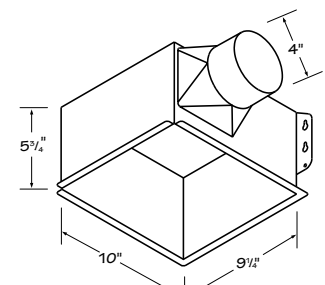

INVENT Housing Packs

Model	CFM	Description
A000HF	50/80	Fan Housing
A000HL	—	Fan/Light Housing

¹Testing reflects total fan housing air tightness. See NuTone.com/InVent for details.