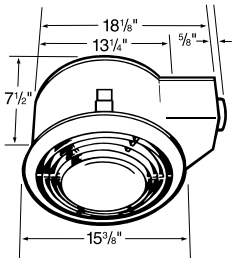

9093WH

Model	CFM	Sones	Lighting	Heat
QT9093WH	110	3.0	100/7	1500W
9093WH	70	3.5	100/7	1500W