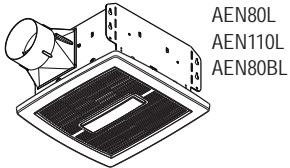

Ventilation Fans — InVent™ Series

NuTone® InVent™ Series Ventilation Fans

New, versatile housing platform that marks a revolution of our mid-range ventilation fans and allows for easy installation in both new construction and retrofit applications. 10" x 9-1/4" x 5-3/4" housing features foldable mounting ears for easy, room-side replacement. 4" duct connector mounts from the inside of the housing and features a new damper technology, improving air tightness scores.

MMG

MHB4

Model No.		Description	Std. Pk.	Code
Ventilation Fans				
AN110	Ω	110 CFM, 3.0 Sones	1	HM
AEN50	Ω	50 CFM, 0.5 Sones, ENERGY STAR Fan	1	HM
AEN80	Ω	80 CFM, 0.8 Sones, ENERGY STAR Fan	1	HM
AEN110	Ω	110 CFM, 1.3 Sones, ENERGY STAR Fan	1	HM
AEN80B	Ω	80 CFM, 1.5 Sones, ENERGY STAR Fan	1	HM
Ventilation Fan/Lights				
AN70L		70 CFM, 2.0 Sones, Fan/Light	1	HM
AN80L		80 CFM, 1.0 Sones, Fan/Light	1	HM
AN110L		110 CFM, 1.3 Sones, Fan/Light	1	HM
AEN80BL	Ω	LED Light, 80 CFM, 1.5 Sones, ENERGY STAR Fan/Light	1	HM
AEN80L	Ω	LED Light, 80 CFM, 0.8 Sones, ENERGY STAR Fan/Light	1	HM
AEN110L	Ω	LED Light, 110 CFM, 1.3 Sones, ENERGY STAR Fan/Light	1	HM
Accessories				
MHB4		Hanger Bars	1	AC
MMDC4	■	Metal Duct Connector	1	AC
MMG		Metal Grille, White	1	AC
MQF4		QFlow Duct Connector	1	AC
RDM1		Radiation Damper	1	HM
RDMWT		Radiation Damper for UL wood truss assembly listings L521, L528, L546, L558, L562, L574, L576, L581, L583, L585, P522, P533, P538, P545 and P547. Available May, 2017.	1	HM

Ω Works with Model RDM1 and RDMWT radiation damper.

Select models are ENERGY STAR certified products — see product description

■ Limited quantities available.