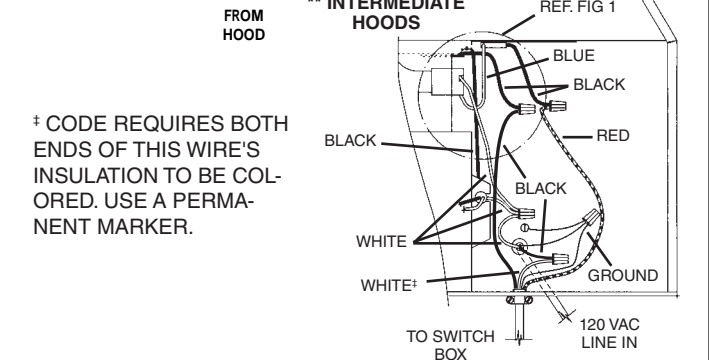

STEP 4C POWER INTO HOOD

‡ CODE REQUIRES BOTH ENDS OF THIS WIRE'S INSULATION TO BE COLORED. USE A PERMANENT MARKER.

5. MOUNT CONTROL IN SWITCH BOX

Tuck wires into switch box and fasten the control to box using attached screws.

6. ATTACH SWITCH PLATE

Fasten the switch plate to the control using the short screws from the parts bag.

* 2-SPEED RANGE HOODS:

Broan 40000, F40000, 41000, 42000, 43000, 52000, PM250, CBD1, QL1, QML, QS1 & QSE1 Series. NuTone NS6500, NSPM250, RL6200 & WS1 Series.

** INTERMEDIATE RANGE HOODS:

Broan 46000 & QT20000 Series. NuTone ACS3 Series.