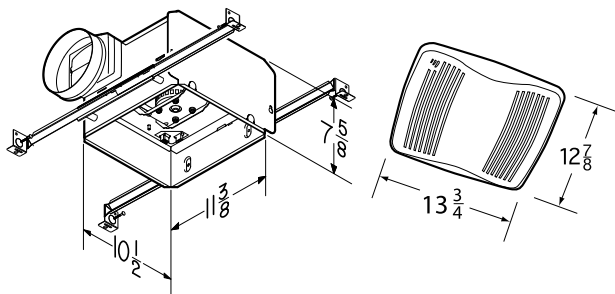

QTXEN AND QTXN SENSING FAN AND FAN/LIGHT FEATURES

- Detects a rapid rise in humidity
- Humidity is sensed at the ceiling level
- Easily accessible sensitivity adjustment
- Easy-to-set shut-off timer: 5–60 minutes
- Fits 2" x 8" ceiling construction
- UL Listed for use over bathtub and shower when connected to a GFCI protected branch circuit
- Includes hanger bar system for fast and flexible installation for all types of construction
- ENERGY STAR® qualified
- HVI Certified
- Radiation dampers available (see below)

QTXEN110S

QTXN110SL | QTXEN110SFL

QT Series™ Humidity Sensing Fans with SensAire® Technology. NuTone SensAire® technology is a hands-free solution to fighting excess humidity and possible mold problems. Unlike competitive fans or wall controls that wait for a relative humidity set-point to be reached, SensAire® technology detects rapid increases in moisture levels at the ceiling, where steam and humidity naturally rise, and automatically turns the fan on. This means the fan reacts more quickly and clears the mirrors more quickly. With a fan this quiet, we included automatic shutoff to save worry, and money. NuTone SensAire® technology is a perfect solution for high traffic bathrooms, the kids' bathroom, or for anyone who leaves the house before humidity is properly vented.

Model	CFM	Sones	Light/ Night Light	Bath Sq. Ft.	Ducting[▲]	ENERGY STAR®
QTXEN110S	110	0.7	—	100	6"	Yes
QTXEN110SFLT	110	0.7	(2) 18W / 4W		6"	Yes
QTXN110SL*	110	0.9	100W / 4W		6"	—

ENERGY STAR® fans use 70% less energy, on average, than standard models and may qualify for local utility rebates.

*Does not work with Radiation Dampers

▲ See page 50 for 6" ducting (DT6W) product specifications.