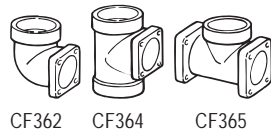

■ Limited quantities available.

Central Vacuum Systems

NuTone® Tools, Hoses, Inlets, Tubing and Fittings CONTINUED

Model No.	Description	Std. Pk.	Code
CF366	Straight Flange	1	CA
CF367	Flexible Tubing — 36" Length	6 *	CA
CF368	90° Street Ell	1	CA
CF369	45° Street Ell	1	CA
CF372	Utility Inlet — White	1	CA
CF377	90° Sweep Ell — Long	1	CA
CF380	Pipe Support with Wire Clip	1	CA
CF382	90° Sweep Ell	1	CA
CF382S	90° Short Ell — for use with Model CF329 only	1	CA
CF382XS	90° Short Socket Ell for VacPan™	1	CA
CF383	90° Tee	1	CA
CF384	Three-Way Ell	1	CA
CF385	45° Ell	1	CA
CF386	30° Ell	1	CA
CF387	45° Wye	1	CA
CF388	Stop Coupling	1	CA
CF389	End Cap	1	CA
CF3918	Filter Bags — Set of 3, 8 gallon capacity	1	CA
CH230L	High Performance Hose — 42' wire-reinforced vinyl with ON/OFF Switch	1	CA
CH235	Low Voltage Crushproof Hose — 30' features swivel handle	1	CA
CH515	Current-Carrying Crushproof Hose — 30'	1	CA
CH615	Current-Carrying Hose — 30', compatible with CI358, CI390 and CI395 Series Electrified Inlets	1	CA
CI319	Face Plate Extension	1	CA
CI324	Hose Clamp — 2"	10 *	CA
CI330	Exhaust Vent	1	CA
CI3301RK	Rough-In Kit for one inlet add-on. Use with 330 and CI335 Series Inlets.	1	CA
CI3303RK	Rough-In Kit for three inlet installations. Use with 330 and CI335 Series Inlets.	1	CA
CI358W	Direct Connect Wall Valve (Electrified) — White	10 *	CA
CI365W	VacPan™ Automatic Dustpan Inlet — White	1	CA
CI366W	QuickTrim Finish Trim Plate. White. For use with CI-365W.	1	CA
CI367IV	■ VacuSweep Auto Dust Pan — Ivory	1	CA
CI367W	VacuSweep Auto Dust Pan — White	1	CA
CI390W	Electrified Inlet — White, 12AWG, 6' Cord. Use CH620 and CH615 hoses.	1	CA
CI395RK	Rough-In Kit for CI390 and CI395 Electrified Inlets	1	CA
CI399ALM	ElectraValve® Electrified Inlet — Almond	1	CA
CI399EB	E-Box Only for ElectraValve® Electrified Inlet	1	CA
CI399RK	Electrified Inlet Rough-In Kit	1	CA
CI399W	ElectraValve® Electrified Inlet — White	1	CA
CK110	■ Basic Tool Set	1	CA