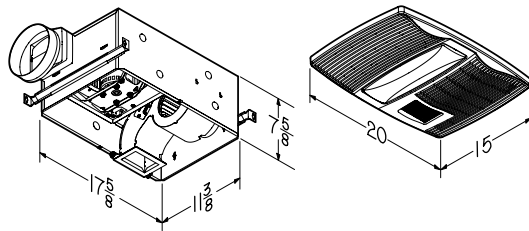

NEED IT.

QT SERIES FEATURES

- Efficient PowerHeat™ heater design
- Choice of standard A19 base lighting (bulb not included) or energy-efficient 36 watt GU24 fluorescent (bulbs included)—see chart below
- Fan motor is engineered for continuous operation
- HVI Certified
- Type IC
- Requires a dedicated 20 amp circuit
- Switches sold separately

PowerHeat™ is a NuTone design that maximizes heat output per watt. With the heater element close to the forced air exit grille, the internal components are not heated. Heat is delivered into the room and does not escape into the ceiling or attic space.

Heater/Fan/Light

Model	CFM	Sones	Bath Sq Ft.	Lighting/ Night Light	Heater Watts	Ducting
QTXN110HL	110	0.9	100	2- 60 watt max Std. A19 Base**/ 7W**	1500	6"
QTXN110HFLT	110	0.9	100	36W Fluorescent (2- 18W)* / 7W	1500	6"

*Bulbs included

**Bulbs not included