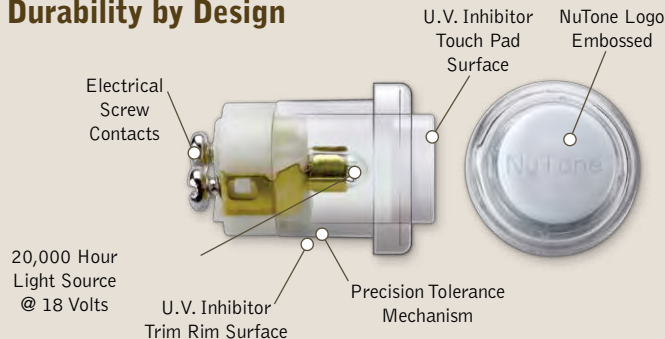

Pushbutton Durability by Design

20,000 Hour Light Source @ 18 Volts

NuTone® Pushbuttons

Model#	Lighted or Unlighted	Finish	Surface Mount	Fits Brick Molding	Dimensions
PB4LBL	Lighted	Black	X	X	1 1/8" x 4 3/16"
PB4LBR	Lighted	Oil-Rubbed Bronze	X	X	1 1/8" x 4 3/16"
PB4LSN	Lighted	Satin Nickel	X	X	1 1/8" x 4 3/16"
PB7LBL	Lighted	Black	X	X	2 7/8" x 1" x 3/4"
PB7LPB	Lighted	Polished Brass	X	X	2 7/8" x 1" x 3/4"
PB7LSN	Lighted	Satin Nickel	X	X	2 7/8" x 1" x 3/4"
PB7LWH	Lighted	White	X	X	2 7/8" x 1" x 3/4"
PB7WH	Unlighted	White	X	X	2 7/8" x 1" x 3/4"
PB10GL	Lighted	Gold Anodized with Black Trim			7/8" x 2 5/8"
PB15LBR	Lighted	Oil-Rubbed Bronze			1 1/4" x 3"
PB15LPB	Lighted	Polished Brass			1 1/4" x 3"
PB15LSN	Lighted	Satin Nickel			1 1/4" x 3"
PB18WHCL	Unlighted	Clear/White		X	1 3/16" Round
PB18LWHCL	Lighted	Clear/White		X	1 3/16" Round
PB19LGL	Lighted	Polished Brass with Antique Hammered Center	X	X	1" x 3 1/8"
PB27LBR	Lighted	Oil-Rubbed Bronze			1 1/2" x 3 1/2"
PB27LSN	Lighted	Satin Nickel			1 1/2" x 3 1/2"
PB29LR	Lighted	Oil-Rubbed Bronze			7/8" x 3 9/16"
PB29LSN	Lighted	Satin Nickel			7/8" x 3 9/16"
PB49LPB	Lighted	Polished Brass	X	X	1 1/8" x 6"
PB53LWH	Lighted	White	X		1 1/4" x 3 1/2"
PB59LPB	Lighted	Polished Brass			1 5/8" x 4 1/4"
PB61LPB	Lighted	Polished Brass			1 1/4" x 4 1/2"
PB64LAB	Lighted	Antique Brass		X	1 1/8" x 4 3/4"
PB67AB	Unlighted	Antique Brass	X		1 3/4" Round
PB67PB	Unlighted	Polished Brass	X		1 3/4" Round
PB69LBL	Lighted	Black	X	X	1" x 2 3/4"
PB69LPB	Lighted	Polished Brass	X	X	1" x 2 3/4"
PB69LPC	Lighted	Polished Chrome	X	X	1" x 2 3/4"
PB69LSN	Lighted	Satin Nickel	X	X	1" x 2 3/4"
PB69LWH	Lighted	White	X	X	1" x 2 3/4"
PB78LWHCL	Lighted	White			1 3/16" Round

NuTone® Stucco Pushbuttons

Model#	Lighted Or Unlighted	Finish	Dimensions
PB41BGL	Unlighted	Polished Brass (Escutcheon & Button)	2 1/2" Round
PB41LBGL	Lighted	Polished Brass (Escutcheon & Button)	2 1/2" Round
PB41LBR	Lighted	Oil-Rubbed Bronze (Escutcheon & Button)	2 1/2" Round
PB41LSN	Lighted	Satin Nickel (Escutcheon & Button)	2 1/2" Round
PB41LWH	Lighted	White (Escutcheon & Button)	2 1/2" Round
PB41APB41LA	-	Wiring Sleeve	-