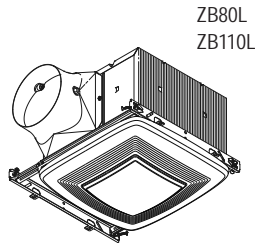

Broan® ULTRA™ Green Multi-Speed Series

We started with installation and worked back to build the ultimate bath fan. Unique telescoping mounting frame is ideal for both new construction and retrofit. No attic access needed! DC motor for efficiency. Multi-speed capability ideal for meeting ASHRAE 62.2, LEED, ENERGY STAR® for Homes and CA Title 24 — as well as local/spot ventilation needs. Powerful operation maintained over a wide range of real-world installations (CFM rating at 0.1" static pressure maintained through 0.25" static pressure). Fits in 2" x 8" ceiling construction. 10-1/2" L x 11-3/8" W x 7-5/8" H housing. 13" x 14" grille (fan) and 13" x 13-1/4" (fan/light/night light). All models have a 6" duct connector and the 50 CFM and 80 CFM models include a 6" to 4" reducer. All ULTRA 80 and 110 CFM fans can also be used with the MD6TU universal make-up air damper if 6" rigid duct is used. ULTRA non-sensing fans (not fan/lights) can also be used with the RDF1 radiation damper. Now with QStream sound technology that features airflow-smoothing baffles to reduce noise caused by turbulence (50 and 80 CFM models only).

Model No.	Description	Std. Pk.	Code
Fans			
ZB80	◆ 30 CFM to 80 CFM, <0.3 Sones, ENERGY STAR Fan	1	HP
ZB110	◆ 30 CFM to 110 CFM, <0.3 Sones, ENERGY STAR Fan	1	HP
Fan/Light/Night Light			
ZB80L	◆ 30 CFM to 80 CFM, <0.3 Sones, ENERGY STAR Fan with 36W Fluorescent Light (2-18 watt GU24 bulbs included) and 4W Night Light (bulb not included)	1	HP
ZB110L	◆ 30 CFM to 110 CFM, <0.3 Sones, ENERGY STAR Fan with 36W Fluorescent Light (2-18 watt GU24 bulbs included) and 4W Night Light (bulb not included)	1	HP

All models are ENERGY STAR certified products.