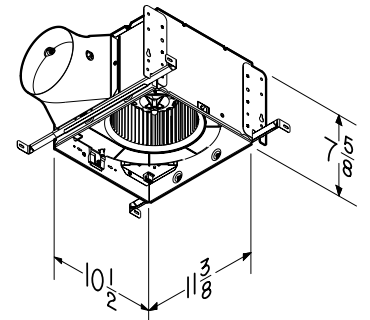

NuTone QT Series™ Bath Fans. A bath fan needn't call attention to itself, especially when you don't want it to overpower the design of your bath or powder room. More important, it shouldn't call attention to itself when it's working. So we developed the QT Series to provide our quietest bath fans yet. With an energy efficient option, it simply does its job quietly, in every sense of the word.

Model	CFM	Sones	Bath Sq. Ft.	Ducting[▲]	ENERGY STAR®
QTXEN080	80	0.3	75	6"	Yes
QTXEN110	110	0.7	100	6"	Yes
QTXEN150	150	1.4	140	6"	Yes

ENERGY STAR® fans use 70% less energy, on average, than standard models and may qualify for local utility rebates

▲See page 50 for ducting product specifications