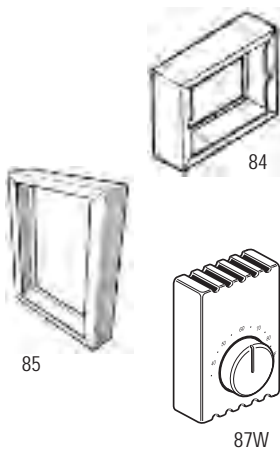

NuTone® Heater Accessories

84

85

87W

Model No.	Description	Std. Pk.	Code
83	Thermostat Kit. Used to install thermostat in Models 165F, 167F, 170F, 174F and 178F Wall Heaters. Snap action, bi-metallic. Rated 120/240VAC, 12.5 amps. Temperature range 40 – 125° F.	1	AC
84	Surface Mount Kit. White enameled steel. For use with Models 165F, 165FT, 167F, 167FT, 170, 170F, 170FT, 174, 174F, 174FT, 178, 178F and 178FT Wall Heaters.	1	AC
85	Surface Mount Kit. White enameled steel. For use with Models 192, 194 and 198 High Capacity Wall Heaters.	1	AC
87W	Line Voltage Wall Thermostat. Snap action bi-metallic, single pole — rated 120/240VAC, 22 amps. Temperature range 50 – 85° F. Decorator white finish.	1	AC
90	Thermostat Kit. Used to install built-in thermostat in Model 114 kickspace heater. Snap action, bi-metallic, effective temperature range of 40 – 130° F.	1	AC