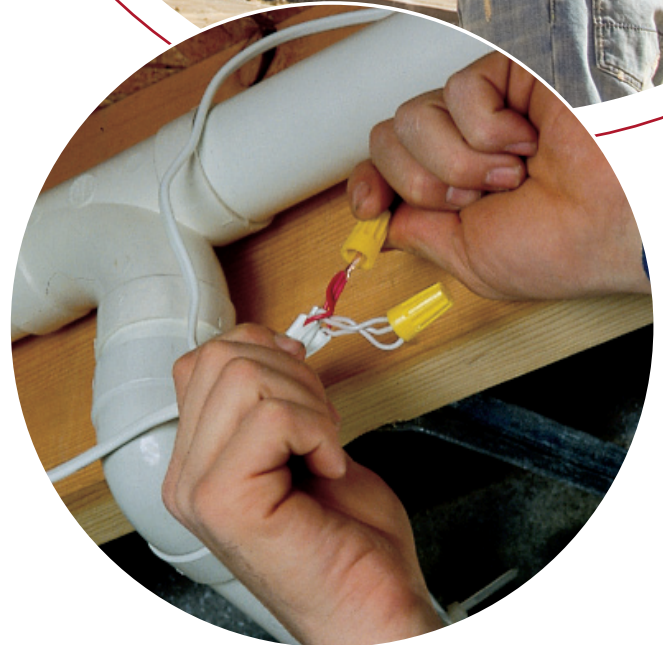

SYSTEM PLANNING – NEW OR EXISTING CONSTRUCTION

INSTALLATION

Each NuTone Central Cleaning System comes packed with a Planning & Installing Guide. Whatever your home layout – multi-level, two-story or ranch – we have a system to meet your needs. As few as three or four inlets can take care of an average size home. Once you've determined the right system for you, a typical system can be installed in a day or less. Just choose whether you want to do-it-yourself or hire a professional installer.

FOR NEW CONSTRUCTION

Installation is simple! Plan the location of the power unit and inlets with your builder or contractor. Tubing, inlets and electrical hook-up can be made before drywall, plaster or finished flooring is in place. You can even “pre-tube” your home, then select and install the power unit later!

FOR EXISTING CONSTRUCTION

Just determine the number and location of inlets and cutting through drywall can be kept to a minimum. Tubing can be run through cold air returns, closets and stairwells.

NOTE: NuTone Central Cleaning Systems are not designed for wet pick-up.