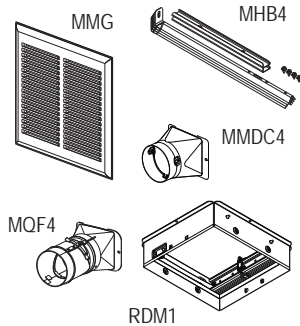

MMDC4

MQF4

RDM1