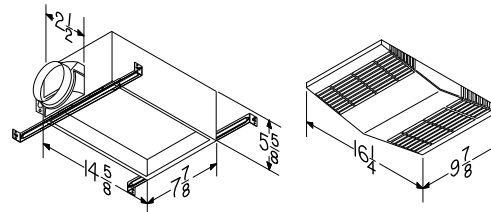

665RP

HEATER/FAN FEATURES:

- Fits in 2" x 6" ceiling construction
- 1300W heating element provides optimum performance in smaller space
- Improved hanger bar locks position after securing unit to rafters