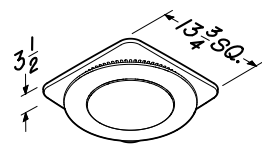

QTNLEDB FAN/LIGHT

QTNLEDA FAN/LIGHT

Rotate the green-tinted plate 45° to create a jewel-like diamond appearance.

Model	CFM 0.1"	Sones	Lighting	Ducting
QTNLEDA*	110	0.7	Two 18 watt, GU24 fluorescent bulbs	6" or 4"
QTNLEDB*	110	0.7	Two 18 watt, GU24 fluorescent bulbs	6" or 4"