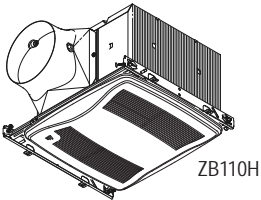

Whole House Mechanical Ventilation

Broan® ULTRA™ Green Multi-Speed Series

We started with installation and worked back to build the ultimate bath fan. Unique telescoping mounting frame is ideal for both new construction and retrofit. No attic access needed! DC motor for efficiency. Multi-speed capability ideal for meeting ASHRAE 62.2, LEED, ENERGY STAR® for Homes and CA Title 24 — as well as local/spot ventilation needs. Powerful operation maintained over a wide range of real-world installations (CFM rating at 0.1" static pressure maintained through 0.25" static pressure). Fits in 2" x 8" ceiling construction. 10-1/2" L x 11-3/8" W x 7-5/8" H housing. 13" x 14" grille (fan) and 13" x 13-1/4" (fan/light/night light). All models have a 6" duct connector and the 50 CFM and 80 CFM models include a 6" to 4" reducer. All ULTRA 80 and 110 CFM fans can also be used with the MD6TU universal make-up air damper if 6" rigid duct is used. ULTRA non-sensing fans (not fan/lights) can also be used with the RDF1 radiation damper. Now with QStream sound technology that features airflow-smoothing baffles to reduce noise caused by turbulence (50 and 80 CFM models only).

Model No.	Description	Std. Pk.	Code
Fans			
ZB80	◆ 30 CFM to 80 CFM, <0.3 Sones, ENERGY STAR Fan	1	HP
ZB110	◆ 30 CFM to 110 CFM, <0.3 Sones, ENERGY STAR Fan	1	HP
Fan/Light/Night Light			
ZB80L	◆ 30 CFM to 80 CFM, <0.3 Sones, ENERGY STAR Fan with 36W Fluorescent Light (2-18 watt GU24 bulbs included) and 4W Night Light (bulb not included)	1	HP
ZB110L	◆ 30 CFM to 110 CFM, <0.3 Sones, ENERGY STAR Fan with 36W Fluorescent Light (2-18 watt GU24 bulbs included) and 4W Night Light (bulb not included)	1	HP

All models are ENERGY STAR certified products.

Broan® ULTRA™ Green Multi-Speed Series — Sensing