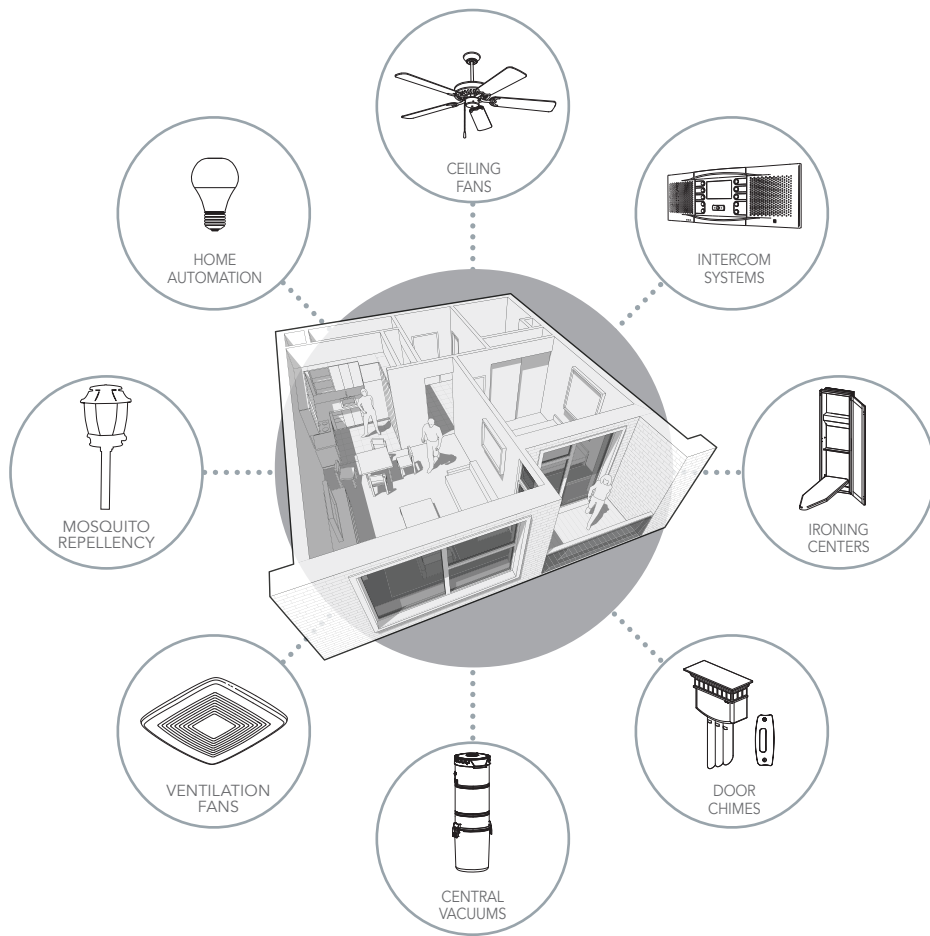

**COMFORT. CONVENIENCE. EFFICIENCY.
WELCOME TO A NUTONE HOME.**

NuTone® is America's leading brand of residential built-in convenience products including door chimes, central vacuum systems, intercom systems, ceiling fans, ironing centers, backyard lighting and mosquito repellent systems, and ventilation fans.