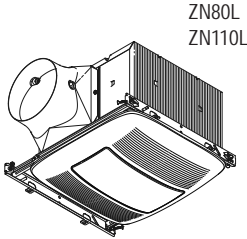

NuTone® ULTRA™ Green Multi-Speed Series

We started with installation and worked back to build the ultimate bath fan. Unique telescoping mounting frame is ideal for both new construction and retrofit. No attic access needed! DC motor for efficiency. Multi-speed capability ideal for meeting ASHRAE 62.2, LEED, ENERGY STAR® for Homes and CA Title 24 — as well as local/spot ventilation needs. Powerful operation maintained over a wide range of real-world installations (CFM rating at 0.1" static pressure maintained through 0.25" static pressure). Fits in 2" x 8" ceiling construction. 10-1/2" L x 11-3/8" W x 7-5/8" H housing. 13" x 14" grille (fan) and 13" x 13-1/4" (fan/light/night light). All models have a 6" duct connector and the 50 CFM and 80 CFM models include a 6" to 4" reducer. All ULTRA 80 and 110 CFM fans can also be used with the MD6TU universal make-up air damper if 6" rigid duct is used. ULTRA non-sensing fans (not fan/lights) can also be used with the RDF1 radiation damper. Now with QStream sound technology that features airflow-smoothing baffles to reduce noise caused by turbulence (50 and 80 CFM models only).

Model No.	Description	Std. Pk.	Code
Fans			
ZN80	◆ 30 CFM to 80 CFM, <0.3 Sones, ENERGY STAR Fan	1	HP
ZN110	◆ 30 CFM to 110 CFM, <0.3 Sones, ENERGY STAR Fan	1	HP
Fan/Light/Night Light			
ZN80L	◆ 30 CFM to 80 CFM, <0.3 Sones, ENERGY STAR Fan with 36W Fluorescent Light (2-18 watt GU24 bulbs included) and 4W Night Light (bulb not included)	1	HP
ZN110L	◆ 30 CFM to 110 CFM, <0.3 Sones, ENERGY STAR Fan with 36W Fluorescent Light (2-18 watt GU24 bulbs included) and 4W Night Light (bulb not included)	1	HP

All models are ENERGY STAR certified products.