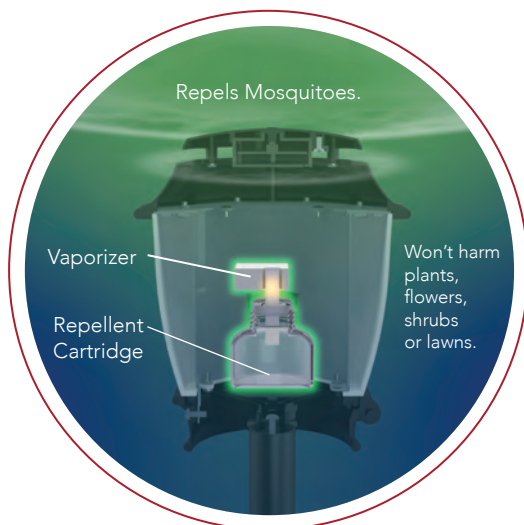

Easy installation using transformer and landscape cable. Install fixtures every 10 to 12 feet around the area you would like to protect.

Patented mosquito protection technology powered by low voltage electricity.