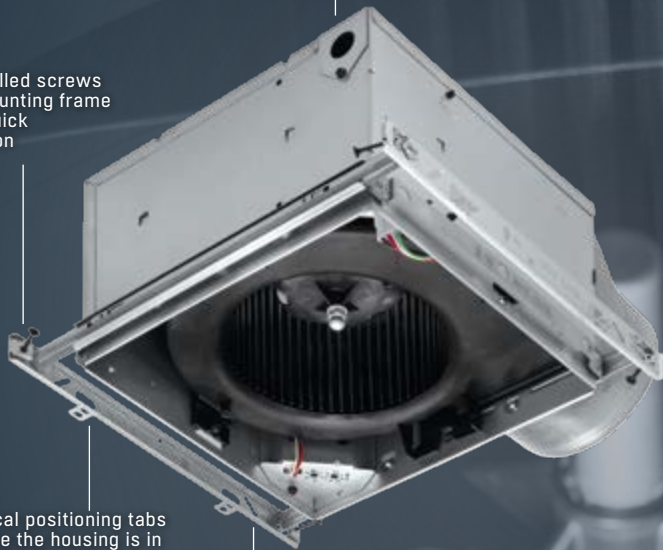

*Not available on 110 CFM UltraGreen Models

Inside/outside wiring capability provides flexible new or retrofit installation

Pre-installed screws in the mounting frame enable quick installation

Vertical positioning tabs ensure the housing is in the right place

The expandable mounting frame adjusts from 14"–24" and fits any type of joist, I-joist or truss construction

ULTRAQUICK™ INSTALLATION TECHNOLOGY

ULTRA™ Series Ventilation Fans are engineered to be the fastest, easiest, most universal installation in remodel, retrofit and new construction—in any type of joist or truss system. Exclusive features simplify room-side installation to save valuable time and money.