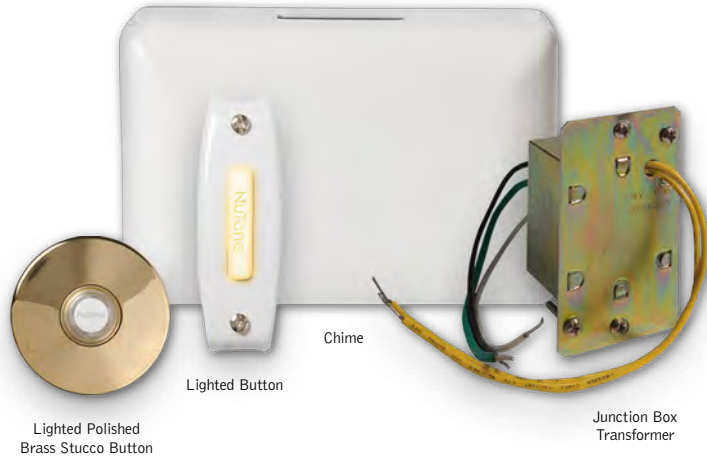

Builder Kits – Junction Box Transformer

Now, rather than mounting the transformer in a remote location and running wires to various points, NuTone® puts everything in one package. With our patented new system, just run the wire, connect and drop the entire transformer in the junction box. Two simple low voltage connections later and the chime is running. NuTone ends the back and forth, up and down runaround by keeping everything conveniently packaged in one location. Choose a kit with one or two standard buttons, or one stucco button.