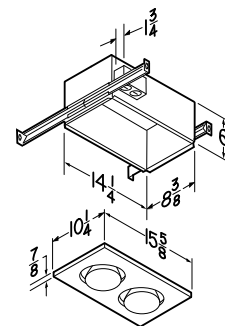

Bulb Heater Fans. Silent warmth and superior ventilation.

Trust NuTone Bulb Heater/Fans and Bulb Heaters for energy-saving warmth and instant comfort without ever having to touch your central thermostat. These units deliver superior performance and excellent ventilation in a compact package.

Bulb Heater/Fan & Bulb Heaters

Model	CFM	Sones	Bulb Watts
9417DN	70	3.5	250
9427P	70	3.5	500
9412D**	—	—	250
9422P	—	—	500

Bulbs not included. **Not IC rated