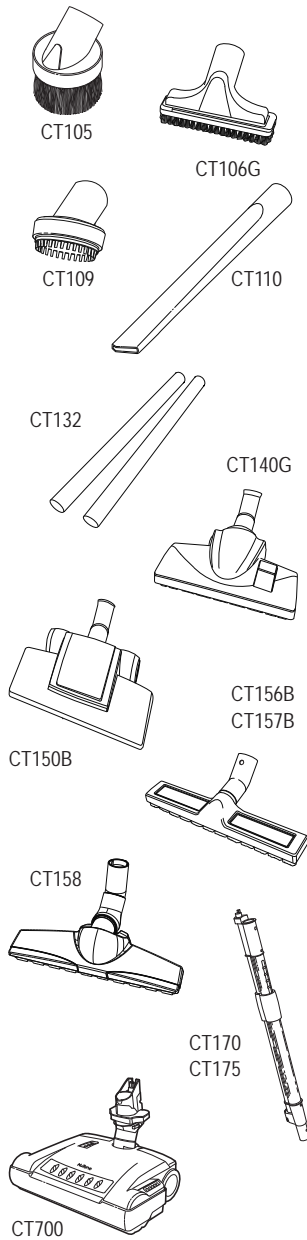

Central Vacuum Systems

NuTone® Tools, Hoses, Inlets, Tubing and Fittings CONTINUED

Model No.	Description	Std. Pk.	Code
CK135	Ratcheting Wand	1	CA
CS100	Car care attachment set	1	CA
CS200	Carpet & bare floor combination attachment set	1	CA
CS300	Bare floor attachment set	1	CA
CS400	Carpet & bare floor combination air turbine pet care attachment set	1	CA
CS500	Carpet & bare floor combination electric pigtail attachment set	1	CA
CS600	Carpet & bare floor combination electric direct connect attachment set	1	CA
CT105	Natural hair dusting brush	1	CA
CT106G	Upholstery Tool with Removable Brush. Natural Hair Bristles.	1	CA
CT109	Pet brush	1	CA
CT110	Long crevice tool	1	CA
CT132	Chrome Wands — set of two	1	CA
CT140G	Standard Combination Floor/Rug Tool	1	CA
CT143B	Universal Dusting Brush (elongated)	1	CA
CT150B	Deluxe Combination Floor/Rug Tool	1	CA
CT156B	Hardwood Floor Tool with Natural Hair Brush	1	CA
CT157B	Extra Wide Hardwood Floor Tool with Natural Hair Brush	1	CA
CT158	Premium twist and turn floor brush	1	CA
CT170	Adjustable wand for 20 Series hoses	1	CA
CT175	Adjustable wand for 15 Series hoses	1	CA
CT350B	Deluxe Air Turbine Brush	1	CA
CT700	Deluxe Power Brush	1	CA
VX3916	Standard Filter Media bags for VX475 Series (three bags per pack)	1	XH
VX3918	Premium Replacement bags for VX550 and VX1000 Series (three bags per pack)	1	XH
VX3918STD	Standard Filter Media bags for VX550 and VX1000 Series (three bags per pack)	1	XH