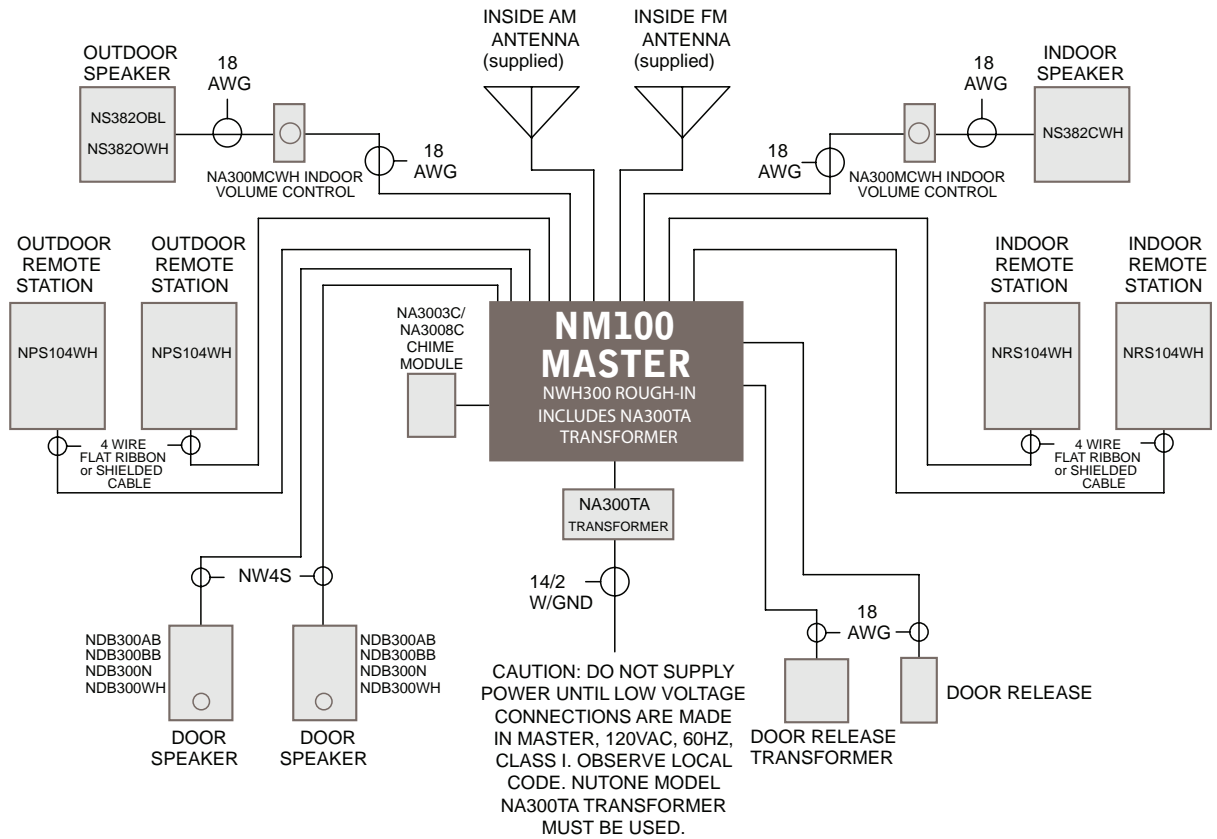

4
Wire

NM100 4 Remote Station System (4-wire)

Quantity	Model	Description
1	NM100WH	'Master' Station
1	NWH300	'Master' Rough-In
1	NF100MWH	'Master' Retrofit Mounting Frame
4	NRS104WH	Remote Stations
4	NF300RWH	Remote Station Retrofit Mounting Frame
1	NDB300WH	Door Speaker
1	NF300DWH	Door Speaker Retrofit Mounting Frame

Components must be ordered separately.