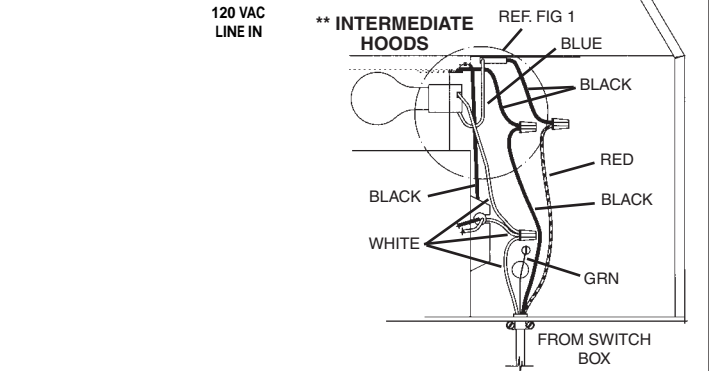

STEP 4B POWER INTO SWITCH