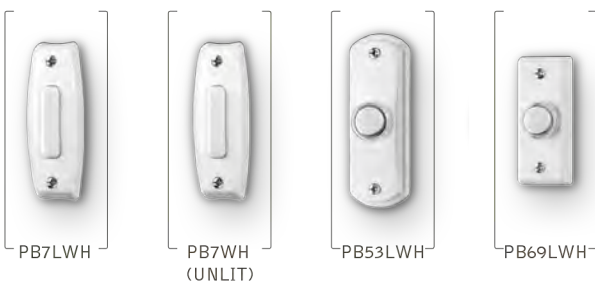

Pushbuttons

Not all door chime pushbuttons are created equal.

From surface mount to flush mount and polished brass to satin nickel and oil-rubbed bronze, this line of pushbuttons is specifically designed to meet your individual style and function needs.

S A T I N N I C K E L

P O L I S H E D B R A S S

B L A C K

P O L I S H E D C H R O M E

O I L - R U B B E D B R O N Z E

A N T I Q U E B R A S S

W H I T E

G O L D