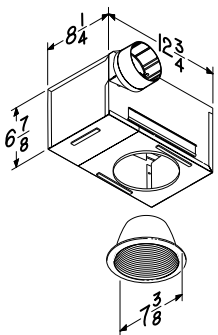

Model	CFM	Sones	Lighting	Humidity Sensing	Ducting	ENERGY STAR®
744NT	70	1.5	75W MAX	—	4"	—
744FLNT	70	1.5	16W Fluor.	—	4"	Yes
744LEDNT	70	1.5	14W LED	—	4"	Yes
744SFLNT	70	1.5	16W Fluor.	Yes	4"	Yes

ENERGY STAR® fans use 70% less energy, on average, than standard models and may qualify for local utility rebates