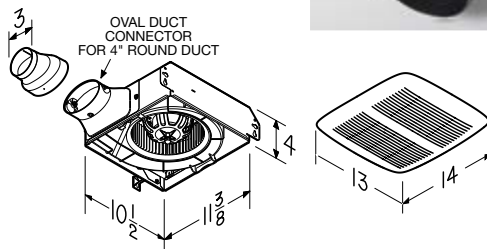

ROOM.

LPN80

The oval connector accepts standard 4" duct, or 3" duct with the supplied adapter.

Electrical connections can be made through the top or the side of the housing.

LOPROFILE™

Model	CFM	Sones	ENERGY STAR®
LPN80	80	1.0	Yes