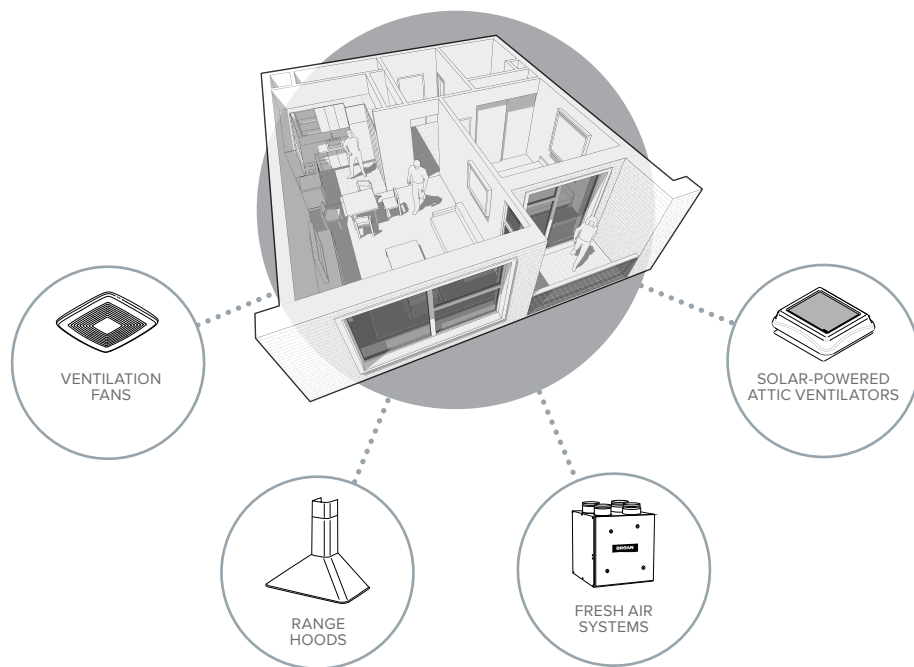

- Damper assemblies can be "ganged" for high volume applications
- Ganged dampers open and close simultaneously
- Low-voltage wiring transmits open/close signal to the make-up air damper

MD6TU/8TU/10TU installation

SMD6/8 installation

MD6T/8T/10T installation

THE LEADER IN RESIDENTIAL INDOOR AIR QUALITY.
WELCOME TO A BROAN HOME.

Broan[®] is America's leading brand of residential ventilation products including range hoods, ventilation fans, fresh air systems, electric and solar-powered attic ventilators.