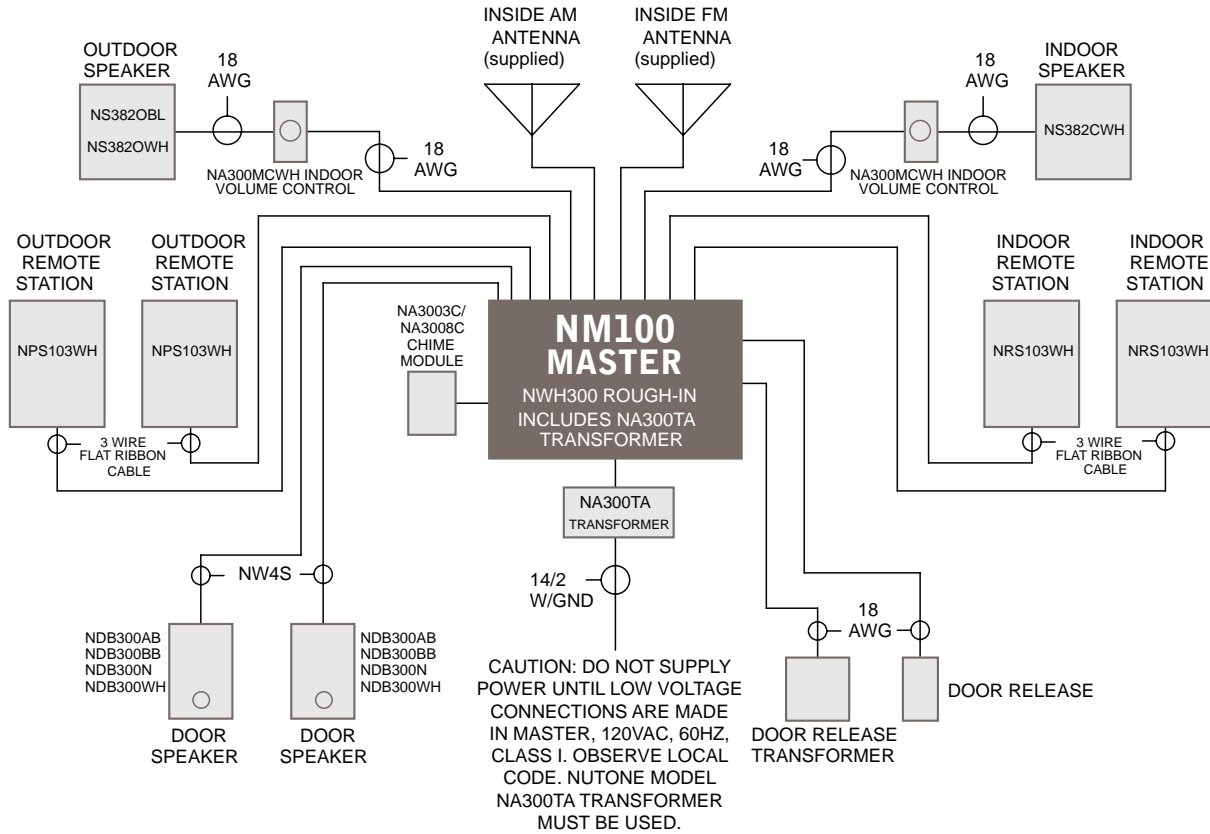

Wiring Diagrams

3
Wire

NM100 4 Remote Station System (3-wire)

Quantity	Model	Description
1	NM100WH	'Master' Station
1	NWH300	'Master' Rough-In
1	NF100MWH	'Master' Retrofit Mounting Frame
4	NRS103WH	Remote Stations
4	NF300RWH	Remote Station Retrofit Mounting Frame
1	NDB300WH	Door Speaker
1	NF300DWH	Door Speaker Retrofit Mounting Frame

Components must be ordered separately.