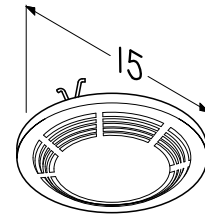

Model	CFM	Sones	Lighting	Finish
668RP	70	4.0	100W	White
8663RP	100	3.5	100 / 7W	White
8664RP	100	3.5	100W	White