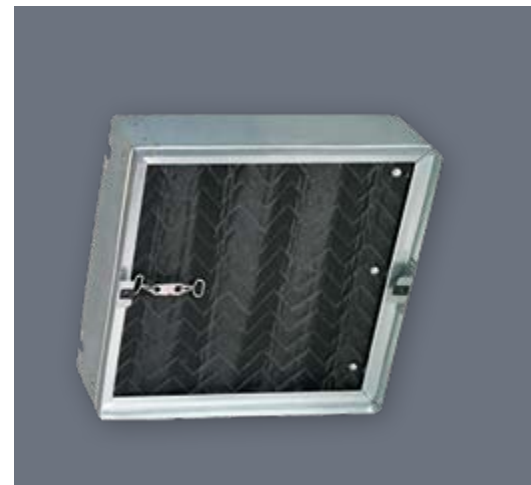

Premium Radiation Dampers

When the air temperature passing through the damper exceeds 165°F the fusible link melts, triggering the thermal fabric to automatically close across the damper. Airflow is interrupted by a flame and heat barrier, preventing the rapid spread of fire to other areas.

- Motor serviceable without disturbing drywall
- Galvanized steel frame
- High temperature, non-asbestos, reinforced fiber thermal fabric
- Stainless steel closure springs
- 165°F fusible link
- Use the same grille provided with the QT Series™ fan
- UL Standard 555C Classified

Radiation Dampers	Description
RDFQF	For QTXEN080 & QTXEN110
RDFQL	For QTXEN080FLT & QTXEN110FLT
RDFQF plus RDJUMPQ	For QTXEN110S
RDFQL plus RDJUMPQ	For QTXEN110SFLT