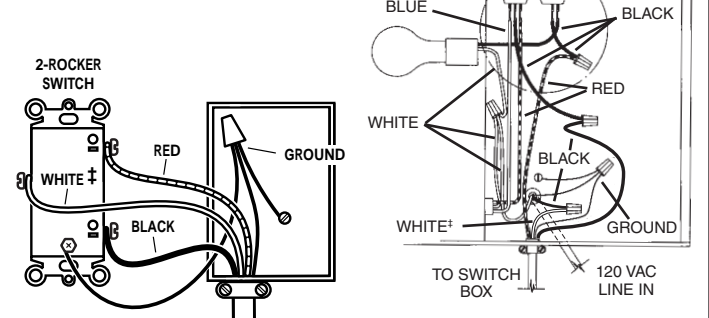

STEP 4C POWER INTO HOOD

‡ CODE REQUIRES BOTH ENDS OF THIS WIRE'S INSULATION TO BE COLORED. USE A PERMANENT MARKER.

5. MOUNT CONTROL IN SWITCH BOX

Tuck wires into switch box and fasten the control to box using attached screws.

6. ATTACH SWITCH PLATE

Fasten the switch plate to the control using the short screws from the parts bag.

* 2-SPEED RANGE HOODS:

Broan 40000, F40000, 41000, 42000, 43000, 52000, PM250, CBD1, QL1, QML, QS1 & QSE1 Series. NuTone NS6500, NSPM250, RL6200 & WS1 Series.

** INTERMEDIATE RANGE HOODS:

Broan 46000 & QT20000 Series. NuTone ACS3 Series.