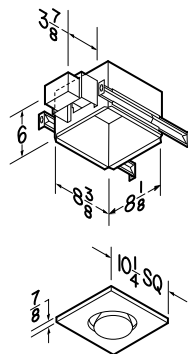

Bulb Heater Fans. Silent warmth and superior ventilation.

Trust NuTone Bulb Heater/Fans and Bulb Heaters for energy-saving warmth and instant comfort without ever having to touch your central thermostat. These units deliver superior performance and excellent ventilation in a compact package.

Bulb Heater/Fan & Bulb Heaters

Model	CFM	Sones	Bulb Watts
9417DN	70	3.5	250
9427P	70	3.5	500
9412D**	—	—	250
9422P	—	—	500

Bulbs not included. **Not IC rated