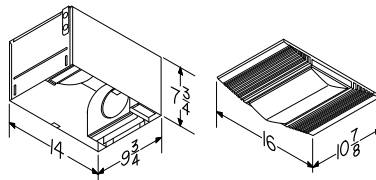

9965

Model	CFM	Sones	Lighting	Heat	Wall Switch
9905	70	4.0	—	1500W	2-function
9960	—	—	100 / 7	1500W	3-function
9965	70	4.0	100 / 7	1500W	4-function