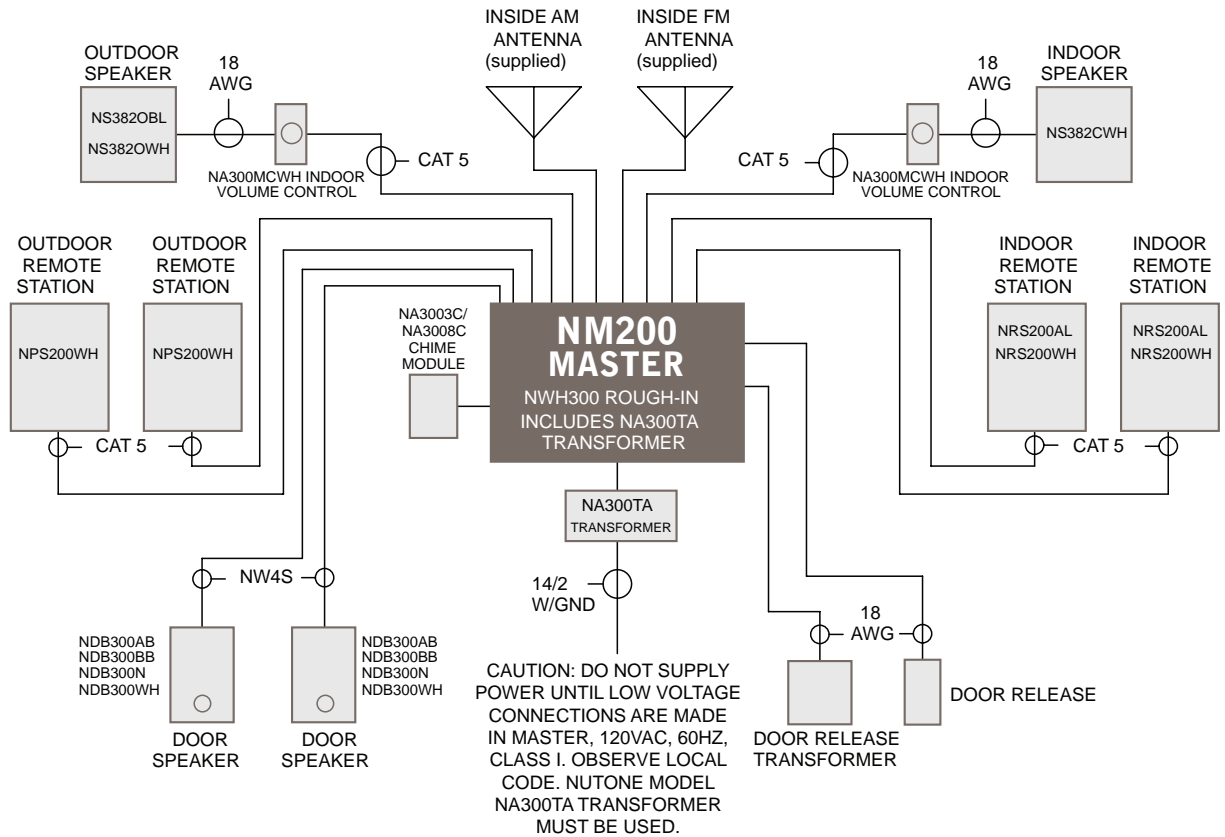

Wiring Diagrams

NM200 4 Remote Station System

Quantity	Model	Description
1	NM200WH	'Master' Station
4	NRS200WH	Remote Stations
1	NDB300WH	Door Speaker
1	NRKRWH300	'Master,' Remote Station and Door Speaker Rough-Ins

Components must be ordered separately.