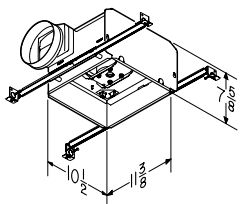

Model	CFM 0.1"	Sones	Lighting	Ducting
QTNLEDA*	110	0.7	Two 18 watt, GU24 fluorescent bulbs	6" or 4"
QTNLEDB*	110	0.7	Two 18 watt, GU24 fluorescent bulbs	6" or 4"

ENERGY STAR® fans use 70% less energy, on average, than standard models and may qualify for local utility rebates

*0.9 sones with 4" ducting