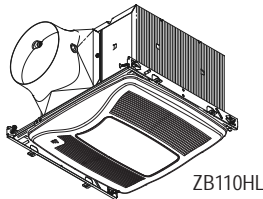

ZB110HL

Broan® ULTRA™ Green Multi-Speed Series — Sensing

We started with installation and worked back to build the ultimate bath fan. Unique telescoping mounting frame is ideal for both new construction and retrofit. No attic access needed! DC motor for efficiency. Multi-speed capability ideal for meeting ASHRAE 62.2, LEED, ENERGY STAR® for Homes and CA Title 24 — as well as local/spot ventilation needs. Humidity or motion sensing triggers fan to ramp up from lower continuous ventilation level to maximum CFM. Powerful operation maintained over a wide range of real-world installations (CFM rating at 0.1" static pressure maintained through 0.25" static pressure). Fits in 2" x 8" ceiling construction. 10-1/2" L x 11-3/8" W x 7-5/8" H housing. 13" x 14" grille (fan) and 13" x 13-1/4" (fan/light/night light). All models have a 6" duct connector and the 80 CFM models include a 6" to 4" reducer. All ULTRA 80 and 110 CFM fans can also be used with the MD6TU universal make-up air damper if 6" rigid duct is used. ULTRA non-sensing fans (not fan/lights) can also be used with the RDF1 radiation damper. Now with QStream sound technology that features airflow-smoothing baffles to reduce noise caused by turbulence (50 and 80 CFM models only).

Model No.	Description	Std. Pk.	Code
Fans			
ZB80M	◆ 80 CFM, <0.3 Sones, ENERGY STAR Motion Sensing Fan	1	HP
ZB110H	◆ 110 CFM, <0.3 Sones, ENERGY STAR Humidity Sensing Fan	1	HP
ZB110M	◆ 110 CFM, <0.3 Sones, ENERGY STAR Motion Sensing Fan	1	HP
Fan/Light/Night Light			
ZB80ML	◆ 80 CFM, <0.3 Sones, ENERGY STAR Motion Sensing Fan with 36W Fluorescent Light (2-18 watt GU24 bulbs included) and 4W Night Light (bulb not included)	1	HP
ZB110HL	◆ 110 CFM, <0.3 Sones, ENERGY STAR Humidity Sensing Fan with 36W Fluorescent Light (2-18 watt GU24 bulbs included) and 4W Night Light (bulb not included)	1	HP
ZB110ML	◆ 110 CFM, <0.3 Sones, ENERGY STAR Motion Sensing Fan with 36W Fluorescent Light (2-18 watt GU24 bulbs included) and 4W Night Light (bulb not included)	1	HP

All models are ENERGY STAR certified products.

See Ventilation Fan section for other Whole House Mechanical Ventilation options.