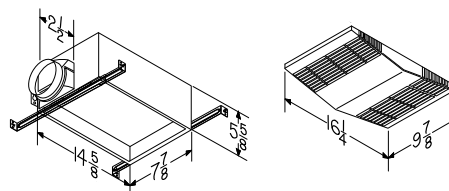

605RP

Model	CFM	Sones	Lighting	Heat	Finish
665RP	70	4.0	100	1300W	White Polymeric
605RP	70	4.0	—	1300W	White Polymeric