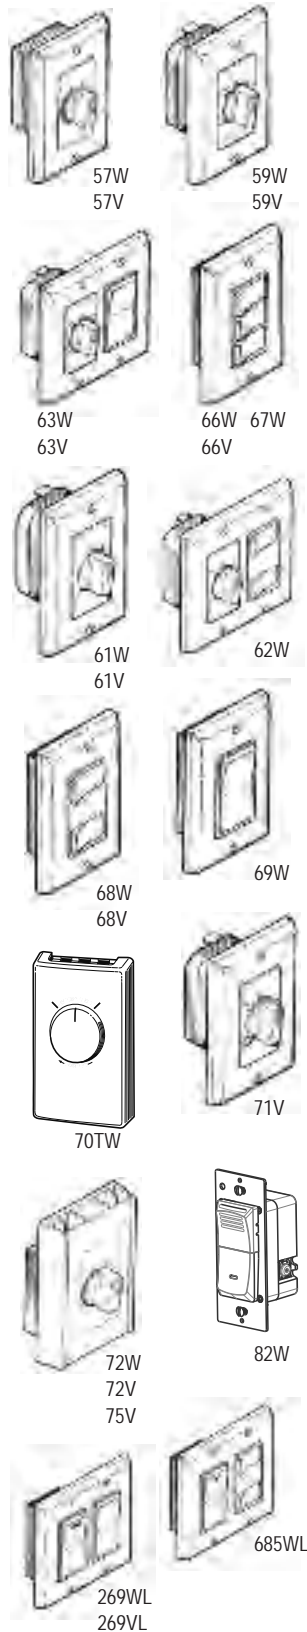

Accessories — Decorator Wall Mounted Controls

Broan® Decorator Wall Mounted Controls

Model No.	Description	Std. Pk.	Code
57V / 57W	Electronic Variable Speed Control, 3 amp capacity. 120V. Fits single gang box.	1	AC
59V / 59W	60 Minute Time Control, with "continuous on" feature. Fits single gang box.	1	AC
61V / 61W	15 Minute Time Control, no "continuous on" feature. Fits single gang box.	1	AC
62W	60 Minute Time Control with two rocker switches. Fits two-gang box.	1	AC
63V / 63W	60 Minute Time Control with one rocker switch. Fits two-gang box.	1	AC
64V / 64W	Fan/Light Control with off delay. Requires hot and neutral wires in switch box. Fits single gang box.	1	AC
66V / 66W	Three-Function Control. Fits single gang opening.	1	AC
67W	Three-Function Control with polished chrome finish metal wall plate. Fits single gang opening.	1	AC
68V / 68W	Two-Function Control. Fits single gang box.	1	AC
69W	Single Gang Control. One smooth action on/off rocker switch. Fits single gang box.	1	AC
70TW	Fan Thermostat, 22 amp capacity; 120, 250 and 277 VAC	1	AC
71V	12 hour timer automatically turns the ventilator off at a time selected within a 12 hour period. Ivory.	1	AC
72V / 72W	Electronic Variable Speed Control, 6 amp capacity. 120V. Fits single gang box. Suitable for use with 331H, 332H, 335, 336, HLB3, HLB6, HLB9 and HLB11.	1	AC
75V	Electronic Variable Speed Control. Same as 72W/V, except 240V.	1	AC
82W	Premium Humidity Control with Sensaire technology that senses rapid rise in humidity. Also includes duty cycle timer. Fits in single gang box. (White)	1	AC
90	Thermostat Kit. Used to install built-in thermostat in Model 114 kickspace heater. Snap action, bi-metallic, effective temperature range of 40 – 130° F.	1	AC
277V	Electronic Variable Speed Control, 277V, 6A — Ivory. For models with "C" suffix.	1	AC
77DV / 77DW	Three-Function Control for use with sensing Fan/Lights (top switch provides three settings for sensor On/Auto/Off), remaining switches control light, night light and QT Heater/Fan/Light/Night Light (top switch controls light and night light, remaining switches control fan and heater).	1	AC
269VL / 269WL	Two-Function, Two-Gang Control. Two separate smooth action on/off rocker switches — one with pilot light which glows when power is on.	1	AC
685WL	Three-Function, Two-Gang Control. One smooth action on/off rocker switch with pilot light which glows when power is on — one two-function control with separate on/off switches.	1	AC
CFT12WH	12-Hour Timer (White)	1	AC
VS63WH	15 Min. Timer Switch (White)	1	AC
VS66WH	60 Min. Timer/1 On/Off Switch (White)	1	AC
VS67WH	60 Min. Timer/2 On/Off Switches (White)	1	AC
VS68WH	15 Min. Timer/1 On/Off Switch (White)	1	AC
VS69WH	15 Min. Timer/2 On/Off Switches (White)	1	AC
S990712044	Function Labels for two-, three- and four-function wall decorator controls. Easily applied peel-off labels cover HEAT/VENT/LIGHT/NIGHT LIGHT ON/OFF/AUTO functions.	1	PT

W = WHITE decorator style; V = IVORY decorator style.