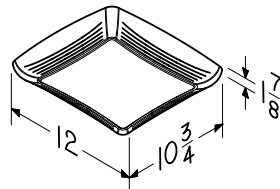

Model	CFM	Sones	Notes	Finish
763	50	2.5	100W	White
695	70	6.0	Wall/Ceiling mount	White
696N	50	4.0	Wall/Ceiling mount	White

Available in single packs or project packs