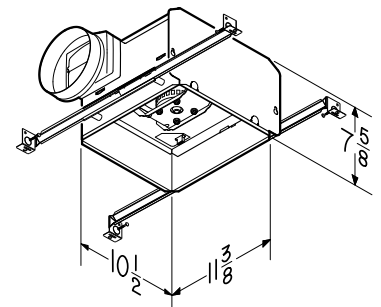

Models QTXEN080FLT, QTXEN110FLT

Models QTXEN150FLT