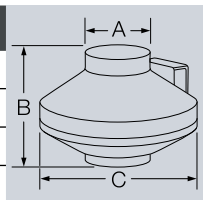

Model	A: Duct Collar	B: Height	C: Fan Diameter
ILFK120	3 ⁷ / ₈ "	10"	10"
ILFK130	4 ⁷ / ₈ "	7 ³ / ₄ "	10"
ILFK250	5 ⁷ / ₈ "	9 ³ / ₈ "	12"
ILFK2502	5 ⁷ / ₈ "	9 ³ / ₈ "	12"

ACCESSORIES

ILFK2502

Accessories

	Ducting	Size	Notes
Y Adapter			
FY6		6" x 6" x 6"	—
Grilles/Intakes			
CVG4*	4"	6" Dia.	Round Grille
CVG6*	6"	7 ³ / ₄ " Dia	Round Grille
Sleeves			
CVLD4	4"	—	Sleeve with Damper
CVLD6	6"	—	Sleeve with Damper
CVL4	4"	—	Sleeve without Damper
CVL6	6"	—	Sleeve without Damper