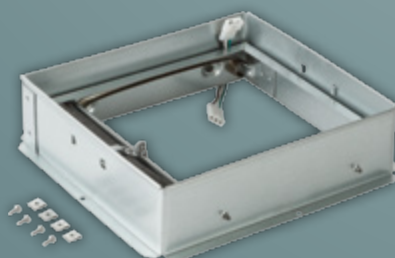

Model RDM1
Radiation Damper.

Model MQF4
With our QFlow™ Duct Connector, InVent fans reduce air leakage by up to 65% compared to competitive models¹, offering an extremely tight seal when closed and completely open airflow when open.