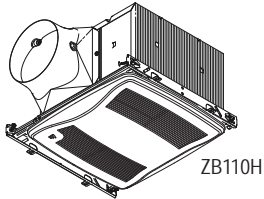

Ventilation Fans — ULTRA™

Broan® ULTRA™ Green Multi-Speed Series — Sensing

We started with installation and worked back to build the ultimate bath fan. Unique telescoping mounting frame is ideal for both new construction and retrofit. No attic access needed! DC motor for efficiency. Multi-speed capability ideal for meeting ASHRAE 62.2, LEED, ENERGY STAR® for Homes and CA Title 24 — as well as local/spot ventilation needs. Humidity or motion sensing triggers fan to ramp up from lower continuous ventilation level to maximum CFM. Powerful operation maintained over a wide range of real-world installations (CFM rating at 0.1" static pressure maintained through 0.25" static pressure). Fits in 2" x 8" ceiling construction. 10-1/2" L x 11-3/8" W x 7-5/8" H housing. 13" x 14" grille (fan) and 13" x 13-1/4" (fan/light/night light). All models have a 6" duct connector and the 80 CFM models include a 6" to 4" reducer. All ULTRA 80 and 110 CFM fans can also be used with the MD6TU universal make-up air damper if 6" rigid duct is used. ULTRA non-sensing fans (not fan/lights) can also be used with the RDF1 radiation damper. Now with QStream sound technology that features airflow-smoothing baffles to reduce noise caused by turbulence (50 and 80 CFM models only).