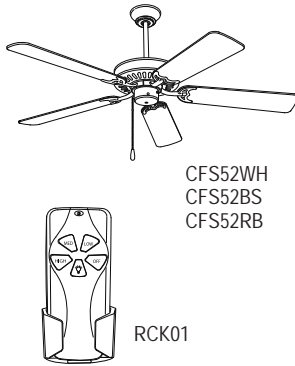

Ceiling Fans

NuTone® Standard Series Ceiling Fans — For Indoor Use Only

Accepts all NuTone light kits. Includes 4" and 6" downrods — additional lengths sold separately. ENERGY STAR certified with 30 year limited warranty. Pull chain operation. Wall and remote control sold separately.

Model No.	Description	Std. Pk.	Code
CFS52WH	■ 52" Ceiling Fan — Standard Series, White. Dual Finish Blades; Polished White/White Oak.	1	PF
CFS52BS	■ 52" Ceiling Fan — Standard Series, Brushed Steel. Dual Finish Blades; Dark Cherry/Light Oak.	1	PF
CFS52RB	■ 52" Ceiling Fan — Standard Series, Oil Rubbed Bronze. Dual Finish Blades; Dark Cherry/Medium Cherry.	1	PF
RCK01	■ Hand Held Remote Control Transmitter and Receiver. Works with Standard Series only.	1	PA

■ Limited quantities available.

All models are ENERGY STAR certified products.

NuTone® Hugger Series Ceiling Fans — For Indoor Use Only

Accepts NuTone light kits. Designed to mount flush with ceiling; only 7" between ceiling and blades. Pull chain operation. Wall control sold separately.

Model No.	Description	Std. Pk.	Code
CFH52WH	■ 52" Ceiling Fan — Hugger Series, White. Dual Finish Blades; Polished White/White Oak.	1	PF
CFH52BS	■ 52" Ceiling Fan — Hugger Series, Brushed Steel. Dual Finish Blades; Dark Cherry/Light Oak.	1	PF
CFH52RB	■ 52" Ceiling Fan — Hugger Series, Oil Rubbed Bronze. Dual Finish Blades; Dark Cherry/Medium Cherry.	1	PF

■ Limited quantities available.

NuTone® Outdoor Series Ceiling Fans

Wet rated for outdoor use. Accepts NuTone light kits damp rated for outside use. Includes 4" and 6" downrods. Additional lengths sold separately. ENERGY STAR certified with 30 year limited warranty. Pull chain operation. Wall control sold separately.