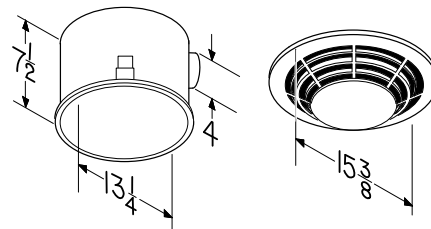

9093WH

Model	CFM	Sones	Lighting	Heat
QT9093WH	110	3.0	100/7	1500W
9093WH	70	3.5	100/7	1500W