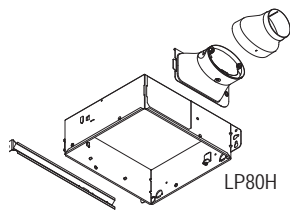

LP80H

LP80F

Broan® LoProfile™ Project Packs

The new Broan LoProfile™ fan is our latest solution for installations where conventional ventilation simply won't fit. Where multi-family applications require it, the LoProfile™ fan is narrow enough to be installed in a wall between 2 x 4 studs. When plumbing or electrical obstructions are found behind the drywall in ceiling remodel applications, our LoProfile™ fan can still fit without having to move anything. And that means most any room with space constraints can have powerful, quiet and efficient ventilation. Project Packs offer availability to buy housings for rough-in and motor/blower assemblies and grille later for finishing.

Model No.	Description	Std. Pk.	Code
LP80H	Housing Pack for LP80	4 *	HV
LP80F	ENERGY STAR Finish Pack. Motor and Grille Assembly. 80 CFM, 1.0 Sones.	4 *	HV

Select models are ENERGY STAR certified products — see product description.