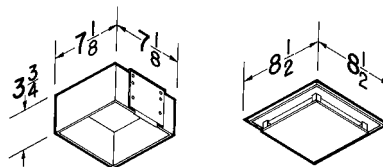

Model	CFM	Sones	Lighting	Notes
682NT	—	—	—	Duct-free Circulation
S97009563	—	—	—	Replacement filter

Duct-free. This easy-to-install solution is ideal where air circulation is needed but ducting is impossible or impractical. Use it as a solution for half baths or rooms where humidity isn't a concern.