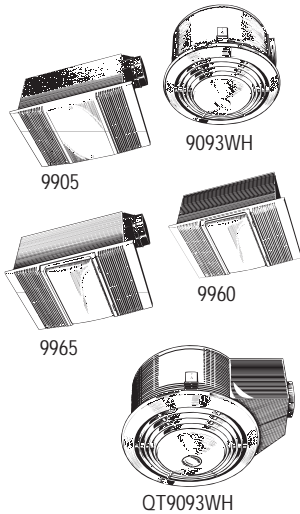

Model No.	Description	Std. Pk.	Code
9093WH	70 CFM, 3.5 Sones, Combination fan with 1500W heater, 100W incandescent light, 7W night light and white enamel grille. Includes a four-function wall switch. 4" duct connector.	1	HV
9905	70 CFM, 4.0 Sones, Combination fan with 1500W heater. Includes two-function switch. 4" duct connector.	1	HV
9960	1500W heater with 100W max incandescent light and 7W night light. Includes three-function switch.	1	HV
9965	70 CFM, 4.0 Sones, Combination fan with 1500W heater, 100W max incandescent light and 7W night light. Includes four-function switch. 4" duct connector.	1	HV
QT9093WH	110 CFM, 3.0 Sones, Combination fan with 1500W heater, 100W max incandescent light, 7W night light and white enamel grille. Includes a four-function wall switch. 4" duct connector.	1	HV

Rough-in housing sizes: 9093WH — 15-3/8" dia. x 7-1/2"
9095 — 9-3/4" x 14" x 7-3/4"
9960 — 9-3/4" x 14" x 7-3/4"
9965 — 9-3/4" x 14" x 7-3/4"
QT9093WH — 13-1/4 dia. x 7-1/2"