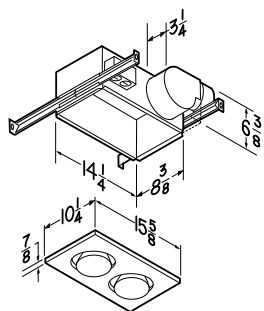

Bulb Heater Fans. Silent warmth and superior ventilation.

Trust NuTone Bulb Heater/Fans and Bulb Heaters for energy-saving warmth and instant comfort without ever having to touch your central thermostat. These units deliver superior performance and excellent ventilation in a compact package.

Bulb Heater/Fan & Bulb Heaters

Model	CFM	Sones	Bulb Watts
9417DN	70	3.5	250
9427P	70	3.5	500
9412D**	—	—	250
9422P	—	—	500

Bulbs not included. **Not IC rated