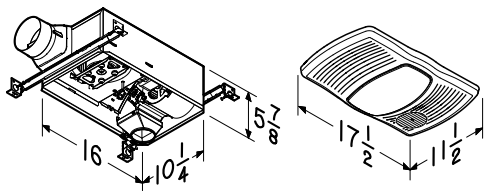

DIRECTIONALLY ADJUSTABLE HEATER/FAN LIGHT FEATURES:

- Heater/Fan/Light brings convenient, comforting warmth to your bathroom
- Quiet, high-output heater with exclusive directionally adjustable design (see below)
- 4" ducting for new construction or retrofit
- Multi-function wall switches sold separately
- Choice of standard A19 base or energy-efficient 27 watt GU24 (bulb included) fluorescent lighting
- Fan motor is engineered for continuous operation
- HVI Certified
- Type IC
- Requires a dedicated 20 amp circuit
- Fits 2" x 6" ceiling construction

765HL | 765HFL

Heater/Fan/Lights

Model	CFM	Sones	Bath Sq. Ft.	Lighting/ Night Light	Heater Watts	Ducting
765HL*	100	2.0	90	100W Incandescent	1500	4"
765HFL*	100	2.0	90	27W, GU24 Fluorescent	1500	4"

*Switch not included. See selection guide on pages 46-49

HEATER/FAN LIGHT FEATURES:

- Fits in 2" x 6" ceiling construction
- 1300W heating element provides optimum performance in smaller spaces
- Bright 100W incandescent light capacity
- Designer white polymeric grilles complement virtually any décor
- Fan, light and heater function independently or together