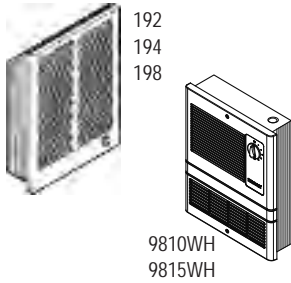

Heaters

NuTone® High Capacity Wall Heaters

Large capacity fan-forced heaters for high heat loss areas such as lobbies, entranceways and vestibules. Easily convert to half-wattage. Totally enclosed, sheathed elements. Model 85 surface mount kit for Models 192, 194 and 198 available separately (see Page 22).

Model No.	Description	Std. Pk.	Code
192	Wall Heater, 1000/2000W+ 240VAC +, 750/1500W 208VAC. White painted grille.	1	HT
194	Wall Heater, 1500/3000W+ 240VAC +, 1125/2250W 208VAC. White painted grille.	1	HT
198	Wall Heater, 2000/4000W+ 240VAC +, 1500/3000W 208VAC. White painted grille.	1	HT
9810WH	1000W Fan-Forced Wall Heater, White polymeric grille, 120/240 volts.	1	HT
9815WH	1500W Fan-Forced Wall Heater, White polymeric grille, 120/240 volts.	1	HT

+ Factory wired wattage/voltage. Field convertible to other options listed.

NuTone® Kickspace Heaters

Slim and trim ... designed for permanent installation into any cabinet kickspace, vanity base or other area where wall space is limited. Perfect for stairway installation, ticket/toll booths, checkout counters, etc.

Model No.	Description	Std. Pk.	Code
112	Kickspace Heater. 1500W+ 240VAC +, 750/1500W 120VAC, with built-in thermostat. White.	1	HT
114	Kickspace Heater. Same as Model 112 except w/o built-in thermostat. White.	1	HT
90	Thermostat Kit — Used to install thermostat in Model 114 kickspace heater. Snap action, bi-metallic, effective temperature range of 40 – 130° F.	1	AC

+ Factory wired wattage/voltage. Field convertible to other options listed.

NuTone® Fan-Forced Wall Heaters

Perfect for the bathroom or other areas where fan-forced heat is needed quickly. Easily converts to half-wattage. Attractive white grille finish standard. Housing measures 10-1/4" W x 7-3/4" H x 3-3/4" D. Sturdy steel grille measures 12" W x 9-1/4" H x 1/2" D. Model 84 surface mount kit available separately (see Page 22).