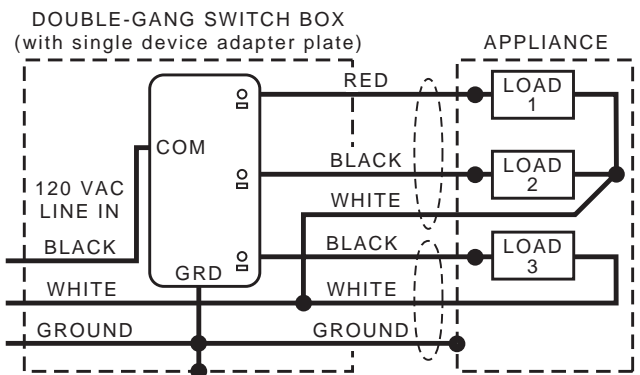

STEP 4A

2 - ROCKER SWITCH

3 - ROCKER SWITCH

4B. When using a 2-Rocker Switch to turn a range hood ON & OFF from another location with 120 VAC POWER CABLE ENTERING SWITCH BOX:

Remove the range hood's wiring cover. If the hood has a BLACK JUMPER WIRE, it must be cut and the end stripped as shown. (FIG. 1)