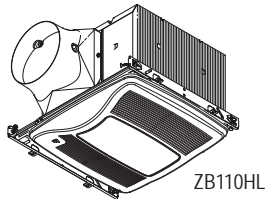

ZB110HL

Broan® ULTRA™ Green Multi-Speed Series — Sensing

We started with installation and worked back to build the ultimate bath fan. Unique telescoping mounting frame is ideal for both new construction and retrofit. No attic access needed! DC motor for efficiency. Multi-speed capability ideal for meeting ASHRAE 62.2, LEED, ENERGY STAR® for Homes and CA Title 24 — as well as local/spot ventilation needs. Humidity or motion sensing triggers fan to ramp up from lower continuous ventilation level to maximum CFM. Powerful operation maintained over a wide range of real-world installations (CFM rating at 0.1" static pressure maintained through 0.25" static pressure). Fits in 2" x 8" ceiling construction. 10-1/2" L x 11-3/8" W x 7-5/8" H housing. 13" x 14" grille (fan) and 13" x 13-1/4" (fan/light/night light). All models have a 6" duct connector and the 80 CFM models include a 6" to 4" reducer. All ULTRA 80 and 110 CFM fans can also be used with the MD6TU universal make-up air damper if 6" rigid duct is used. ULTRA non-sensing fans (not fan/lights) can also be used with the RDF1 radiation damper. Now with QStream sound technology that features airflow-smoothing baffles to reduce noise caused by turbulence (50 and 80 CFM models only).

Model No.	Description	Std. Pk.	Code
Fans			
ZB80M	◆ 80 CFM, <0.3 Sones, ENERGY STAR Motion Sensing Fan	1	HP
ZB110H	◆ 110 CFM, <0.3 Sones, ENERGY STAR Humidity Sensing Fan	1	HP
ZB110M	◆ 110 CFM, <0.3 Sones, ENERGY STAR Motion Sensing Fan	1	HP
Fan/Light/Night Light			
ZB80ML	◆ 80 CFM, <0.3 Sones, ENERGY STAR Motion Sensing Fan with 36W Fluorescent Light (2-18 watt GU24 bulbs included) and 4W Night Light (bulb not included)	1	HP
ZB110HL	◆ 110 CFM, <0.3 Sones, ENERGY STAR Humidity Sensing Fan with 36W Fluorescent Light (2-18 watt GU24 bulbs included) and 4W Night Light (bulb not included)	1	HP
ZB110ML	◆ 110 CFM, <0.3 Sones, ENERGY STAR Motion Sensing Fan with 36W Fluorescent Light (2-18 watt GU24 bulbs included) and 4W Night Light (bulb not included)	1	HP

All models are ENERGY STAR certified products.