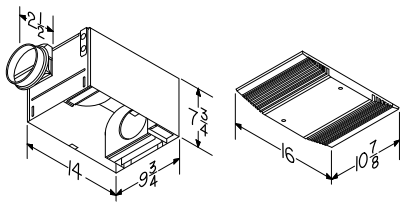

9965

Model	CFM	Sones	Lighting	Heat	Wall Switch
9905	70	4.0	—	1500W	2-function
9960	—	—	100 / 7	1500W	3-function
9965	70	4.0	100 / 7	1500W	4-function