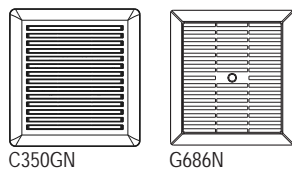

Accessories — Hood and Fan

Broan – NuTone Fan Replacement Parts