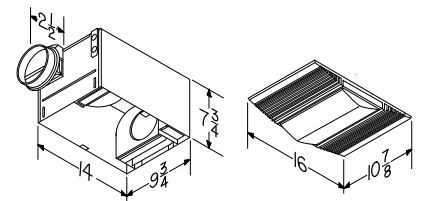

9965

Model	CFM	Sones	Lighting	Heat	Wall Switch
9905	70	4.0	—	1500W	2-function
9960	—	—	100 / 7	1500W	3-function
9965	70	4.0	100 / 7	1500W	4-function