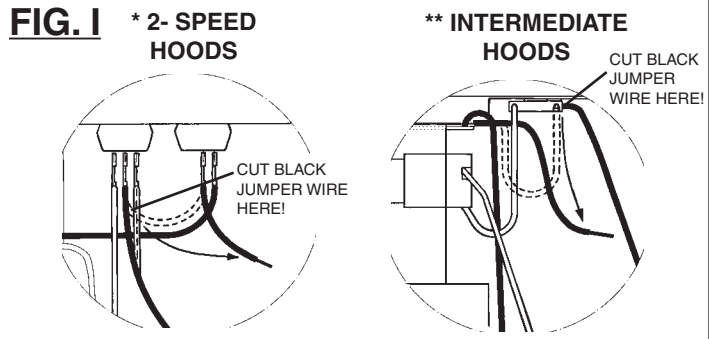

4B. When using a 2-Rocker Switch to turn a range hood ON & OFF from another location with 120 VAC POWER CABLE ENTERING SWITCH BOX:

Remove the range hood's wiring cover. If the hood has a BLACK JUMPER WIRE, it must be cut and the end stripped as shown. (FIG. 1)

Use UL approved clamps to secure all cables to hood and box. Make wiring connections following appropriate diagram. Use proper wire nut sizes for number and size of wires. Replace range hood wiring cover.

4C. When using a 2-Rocker Switch to turn a range hood ON & OFF from another location with 120 VAC POWER CABLE ENTERING HOOD:

Remove the range hood's wiring cover. If the hood has a BLACK JUMPER WIRE, it must be cut and the end stripped as shown. (FIG. 1)

Use UL approved clamps to secure all cables to hood and box. Make wiring connections following appropriate diagram. Use proper wire nut sizes for number and size of wires. Replace range hood wiring cover.