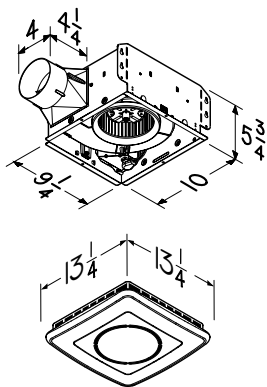

FAN WITH SOFT SURROUND™ TECHNOLOGY FEATURES

- LED lasts up to 25,000 hours, nearly eliminating the hassle of bulb replacement
- 9 watt lighting for extreme energy efficiency
- Bright 800 lumen integrated LED light engine for energy efficiency
- 3000K color temperature provides bright, soft light ideal for bathrooms
- Minimum 80 Color Rendering Index (CRI) which meets ENERGY STAR® requirements
- Fits in 2"x 6" ceiling construction
- 110 CFM for strong air movement
- 1.5 sones for quiet operation
- ENERGY STAR® qualified
- 4" duct connector balances powerful, quiet operation with easy installation
- UL listed for use over bathtubs and showers when connected to a GFCI protected branch circuit
- Type IC for use in direct contact with thermal insulation

791LEDNTM

Model	CFM	Sones	Lighting	HVI	Ducting	ENERGY STAR®
791LEDNTM	110	1.5	9W LED	Yes	4"	Yes

ENERGY STAR® fans use 70% less energy, on average, than standard models and may qualify for local utility rebates

A unique design that's attractive and efficient.

The new NuTone® ventilation fan with Soft Surround™ LED lighting technology is our latest innovation in lighting technology. Soft lighting is a result of high quality lens diffusion, eliminating typical LED hotspots for even, consistent and bright illumination. The unique perimeter lens surrounds the grille to provide broader light coverage, better illuminating the entire room. The LEDs last up to 25,000 hours, nearly eliminating the hassle of bulb replacement. Additionally, the grille's distinctly low-profile design installs close to the ceiling for an unobtrusive look that is perfect for an upgrade to your current fan light.