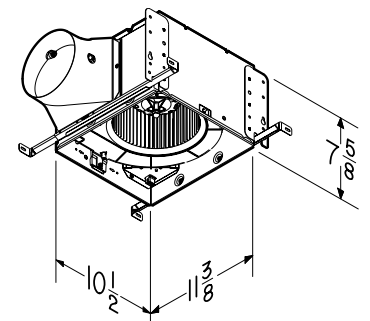

NuTone QT Series™ Fan/Lights. The QT Series is the ultimate bath fan solution for today's homes. Select a QT Series fan/light to bring simple elegance to any bath or powder room. By sight or by sound, you'll barely notice a QT Series fan. Except, of course, when you need just the right amount of ventilation and light at the touch of a switch.

Model	CFM	Sones	Light/Night Light	Ducting[▲]	ENERGY STAR®
QTXEN080FLT	80	0.3	36W♦ / 4W	6"	Yes
QTXEN110FLT	110	0.7	36W♦ / 4W	6"	Yes
QTXEN150FLT	150	1.4	36W♦ / 4W	6"	Yes

ENERGY STAR® fans use 70% less energy, on average, than standard models and may qualify for local utility rebates

♦ 2- 18 watt GU24 based fluorescent bulbs included

▲See page 50 for ducting product specifications