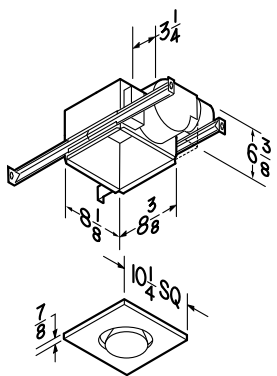

Bulb Heater Fans. Silent warmth and superior ventilation.

Trust NuTone Bulb Heater/Fans and Bulb Heaters for energy-saving warmth and instant comfort without ever having to touch your central thermostat. These units deliver superior performance and excellent ventilation in a compact package.

Bulb Heater/Fan & Bulb Heaters

Model	CFM	Sones	Bulb Watts
9417DN	70	3.5	250
9427P	70	3.5	500
9412D**	—	—	250
9422P	—	—	500

Bulbs not included. **Not IC rated