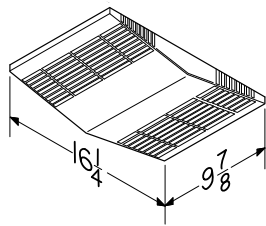

Model	CFM	Sones	Lighting	Finish
668RP	70	4.0	100W	White
8663RP	100	3.5	100 / 7W	White
8664RP	100	3.5	100W	White