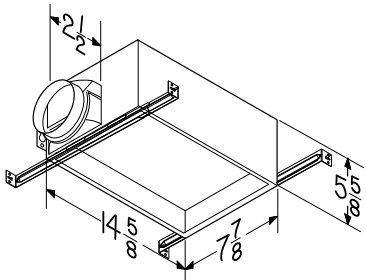

Model	CFM	Sones	Lighting	Finish
668RP	70	4.0	100W	White
8663RP	100	3.5	100 / 7W	White
8664RP	100	3.5	100W	White