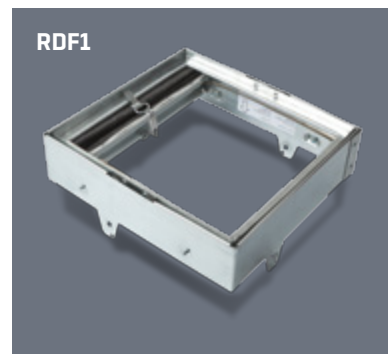

FEATURES

- Fits in 2x4 ceiling or wall construction
- 80 CFM with 4" duct ensures ample air movement; 70 CFM with 3" duct reducer
- >50 CFM at 0.25" static pressure meets ASHRAE 62.2 local ventilation requirements (with 4" oval duct or 3" round duct)
- Only 1.0 sones for quiet operation (4" duct)
- 4" oval or 3" round duct connection for installation flexibility
- Efficient operation lowers utility bills

- Ideal for multi-family applications
- Compatible with RDF1 Premium Radiation Damper
- Project Packs available