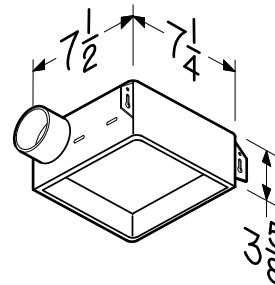

Model	CFM	Sones	Notes	Finish
763	50	2.5	100W	White
695	70	6.0	Wall/Ceiling mount	White
696N	50	4.0	Wall/Ceiling mount	White

Available in single packs or project packs