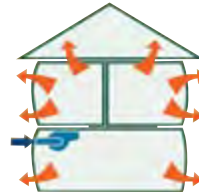

Causes of Unbalanced Air Pressure

Supply ventilation systems push air into the home causing positive pressure.

Conversely, when ventilation fans and range hood fans exhaust stale/polluted indoor air to the outside, negative air pressure develops unless the exhausted air is replaced by fresh outdoor air.

Effects of Positive Air Pressure (supply systems)

- Forces warm/humid air into wall cavities, resulting in potential mold/mildew and structural issues
- Unconditioned and typically uncontrolled air is pushed into the home, resulting in increased energy costs