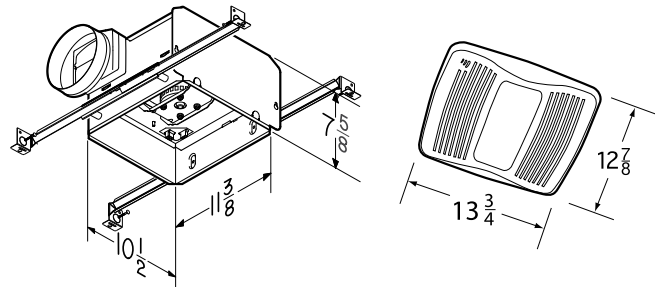

QTXEN AND QTXN SENSING FAN AND FAN/LIGHT FEATURES

- Detects a rapid rise in humidity
- Humidity is sensed at the ceiling level
- Easily accessible sensitivity adjustment
- Easy-to-set shut-off timer: 5–60 minutes
- Fits 2" x 8" ceiling construction
- UL Listed for use over bathtub and shower when connected to a GFCI protected branch circuit
- Includes hanger bar system for fast and flexible installation for all types of construction
- ENERGY STAR® qualified
- HVI Certified
- Radiation dampers available (see below)

QTXEN110S

QTXN110SL | QTXEN110SFL

QT Series™ Humidity Sensing Fans with SensAire® Technology. NuTone SensAire® technology is a hands-free solution to fighting excess humidity and possible mold problems. Unlike competitive fans or wall controls that wait for a relative humidity set-point to be reached, SensAire® technology detects rapid increases in moisture levels at the ceiling, where steam and humidity naturally rise, and automatically turns the fan on. This means the fan reacts more quickly and clears the mirrors more quickly. With a fan this quiet, we included automatic shutoff to save worry, and money. NuTone SensAire® technology is a perfect solution for high traffic bathrooms, the kids' bathroom, or for anyone who leaves the house before humidity is properly vented.

Model	CFM	Sones	Light/ Night Light	Bath Sq. Ft.	Ducting[▲]	ENERGY STAR®
QTXEN110S	110	0.7	—	100	6"	Yes
QTXEN110SFLT	110	0.7	(2) 18W / 4W		6"	Yes
QTXN110SL*	110	0.9	100W / 4W		6"	—

ENERGY STAR® fans use 70% less energy, on average, than standard models and may qualify for local utility rebates.

*Does not work with Radiation Dampers

▲ See page 50 for 6" ducting (DT6W) product specifications.