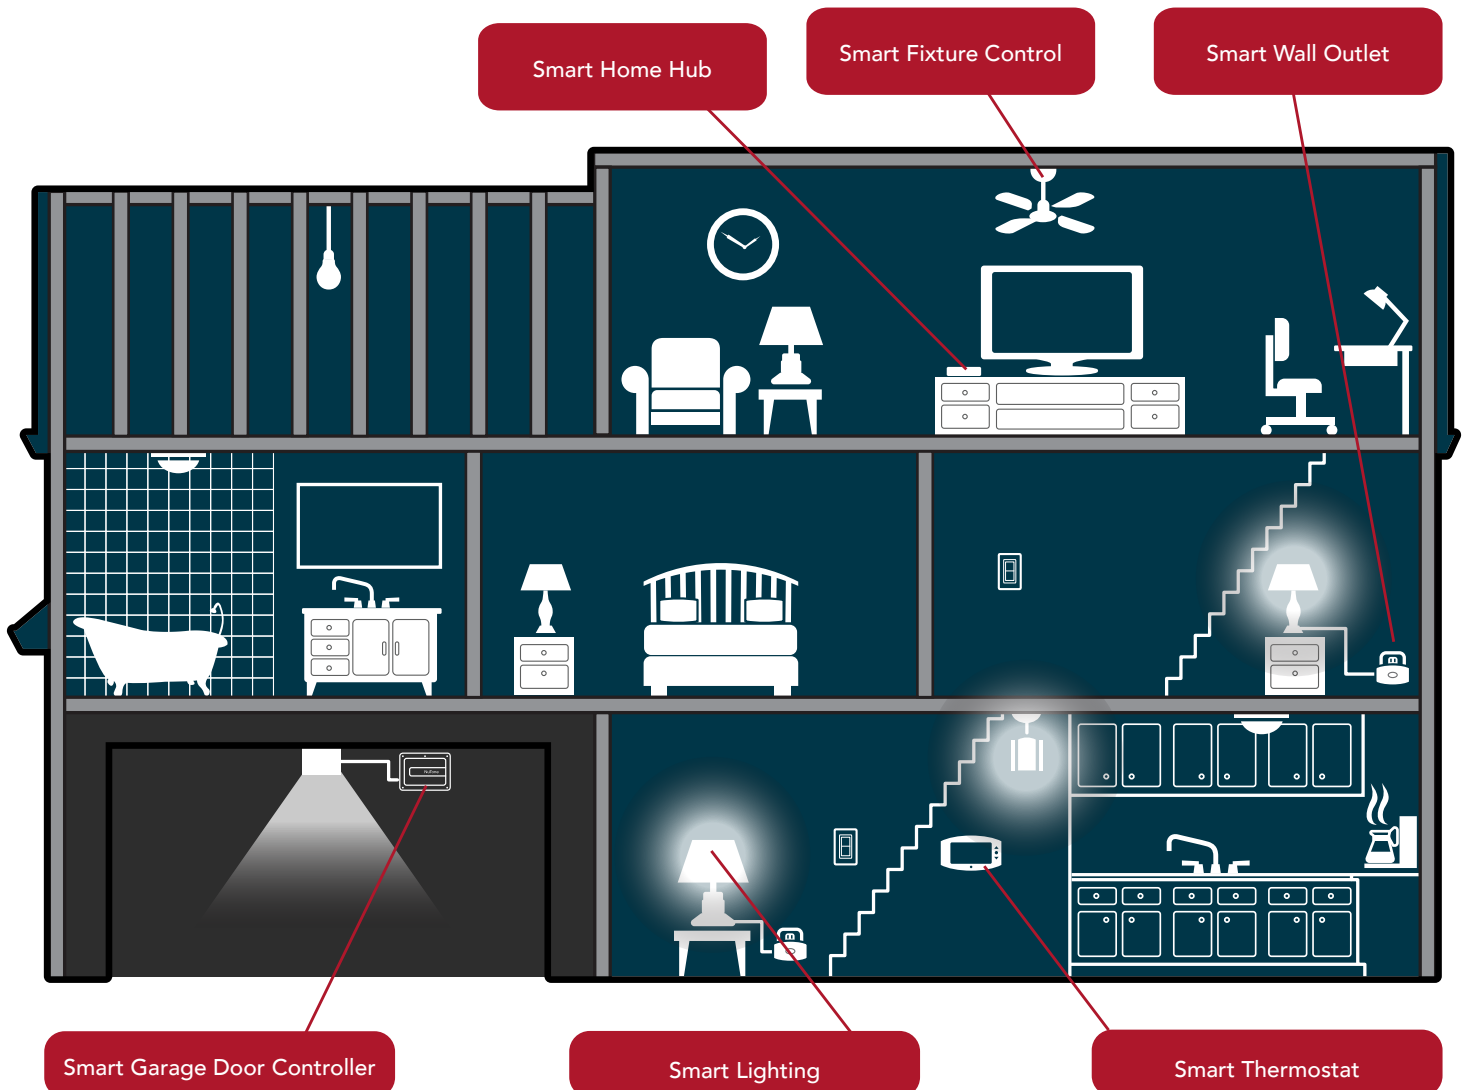

- Turn on lighting, start the coffee pot and your favorite playlist before getting out of bed in the morning.
- Automatically turn off your curling iron or fan for peace of mind.

* Sold separately

** NHUB200 specifications. NHUB 100 works with over 1,200 different Z-Wave and Wi-Fi devices and you can choose up to 100 of your favorite products to connect.

NuTone Smart Home Series

It's as simple as connecting a NuTone Smart Home Series hub to the internet – then start adding NuTone Smart Home Series devices:

Smart Outlets – Plug any small appliance or lamp into this outlet and turn it into a 'smart' device without the expense and hassle of new wiring.

Smart Lighting – Program lighting patterns, turn on/off, or dim without rewiring. Control a single bulb or a group of lights while away from home or from inside the house.

Secure – Cost effective, dependable home automation products from the trusted NuTone brand.

Scalable – Works with other Z-Wave devices in your home to ensure full coverage, reducing and eliminating dead spots, even in the largest homes.

Introducing NUTONE SMART HOME SERIES

SMART GARAGE DOOR CONTROLLER