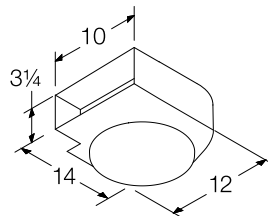

QT200 | QT300 CEILING MOUNT

Wall/Ceiling	CFM	Sones	Ducting	Notes
8210	210	6.5	7"	Vertical Discharge Only
8310	160	5.0	3¼" x 10"	Rectangular Duct
QT200	200	2.0	3¼" x 10"	Rectangular Duct
QT300	300	4.5	3¼" x 10"	Rectangular Duct