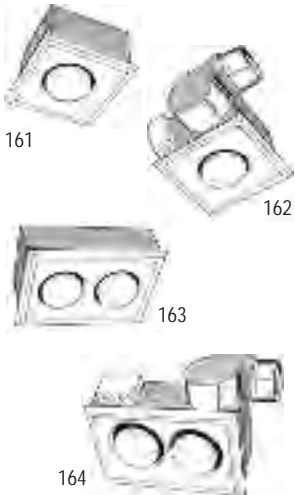

Ventilation Fans — Heater Combinations

Broan® Bulb Heaters and Heater/Fans

Produce instant warmth with standard BR40/R40 size 250-watt infrared bulbs (not included). Attractive molded plastic grilles. Damper/duct connector fits 4" round duct (Models 162 and 164). Models 161 and 162 grilles measure 10-1/4" x 10-1/4". Models 163 and 164 grilles measure 10-1/4" x 15-5/8". Housing sizes are noted below. Includes adjustable hanger bar system that spans up to 24". Fits 2" x 8" ceiling construction.

Model No.	Description	Std. Pk.	Code
161	Single 250W Bulb Heat — Not Type IC	1	HV
162	Single 250W Bulb Heat with 70 CFM, 4.0 Sones Exhaust Fan — Type IC, UL Listed for 60°C wiring (retrofit)	1	HV
163	Double 250W Bulb Heat Lamp — Type IC	1	HV
164	Double 250W Bulb Heat with 70 CFM, 4.0 Sones Exhaust Fan	1	HV

Select models available in project packs, see Page 75.

Rough-in housing sizes: 161 — 8-3/8" x 8-1/8" x 6"
162 — 8-3/8" x 8-1/8" x 6-3/8"
163 — 8-3/8" x 14-1/4" x 6"
164 — 8-3/8" x 14-1/4" x 6-3/8"