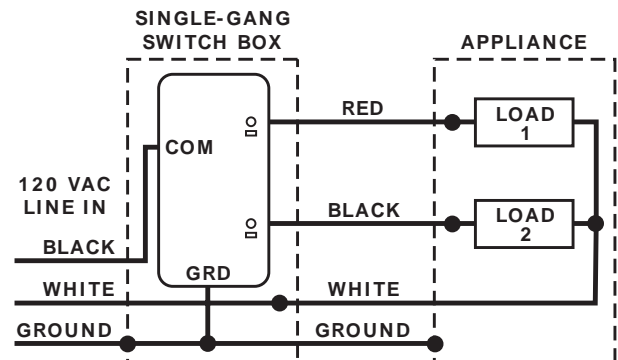

STEP 4A

2 - ROCKER SWITCH

3 - ROCKER SWITCH

4B. When using a 2-Rocker Switch to turn a range hood ON & OFF from another location with 120 VAC POWER CABLE ENTERING SWITCH BOX:

Remove the range hood's wiring cover. If the hood has a BLACK JUMPER WIRE, it must be cut and the end stripped as shown. (FIG. 1)