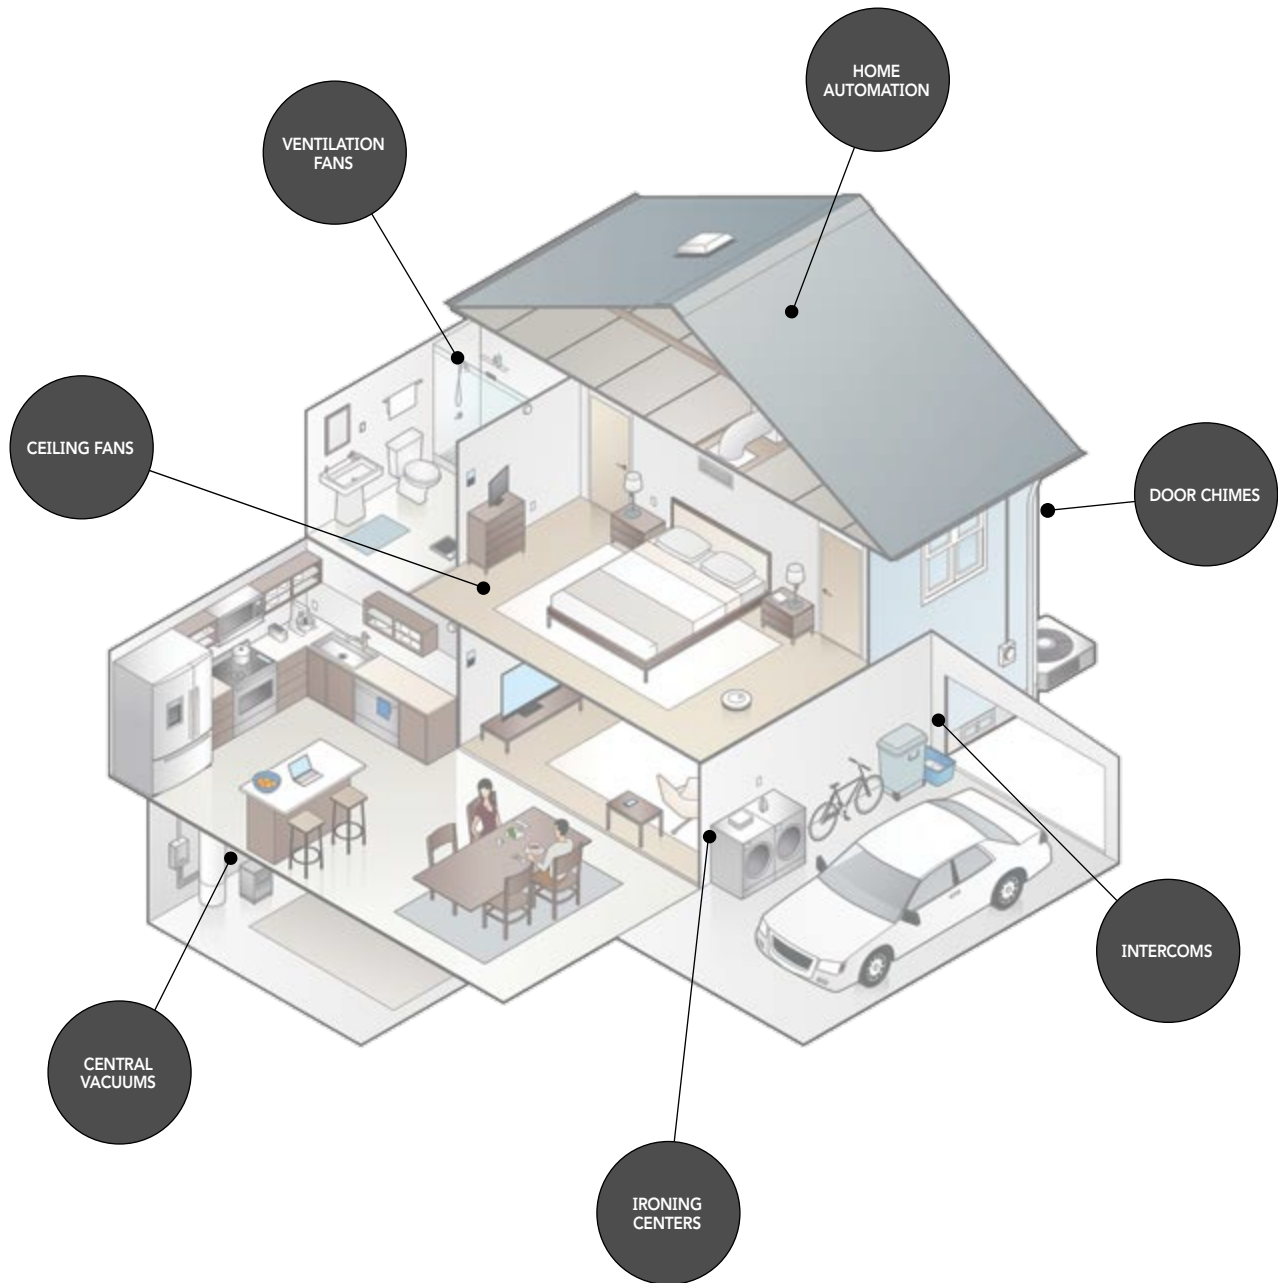

OVER 80 YEARS OF INNOVATING LIFE AT HOME

Doorbells

Door Chimes

Ventilation Fan/Lights

Ventilation Fans

Ceiling Fans

ENIENCE SOLUTIONS.

Central Vacuums

NUTONE KNOWS TODAY'S STRINGENT VENTILATION CODES AND STANDARDS.

Because today's homes are built tighter than ever before, what gets in stays in, unless mechanically ventilated out. Premium ventilation solutions from NuTone dramatically reduce moisture as well as airborne pollutants from off-gassing building materials, adhesives and household cleaners. They also help eliminate allergens, dust, pet dander and cooking effluents—everything that contributes to poor indoor air quality.

Whole-house ventilation, also known as continuous or dwelling unit ventilation (DUV), continually removes what's not captured by spot ventilation for a more healthy and comfortable home.

Understanding today's ventilation requirements.