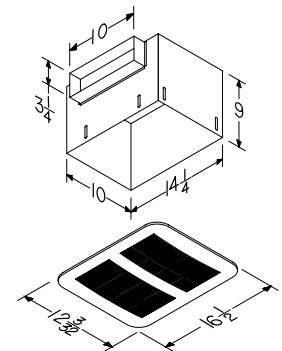

QT200 | QT300 CEILING MOUNT

Wall/Ceiling	CFM	Sones	Ducting	Notes
8210	210	6.5	7"	Vertical Discharge Only
8310	160	5.0	3¼" x 10"	Rectangular Duct
QT200	200	2.0	3¼" x 10"	Rectangular Duct
QT300	300	4.5	3¼" x 10"	Rectangular Duct