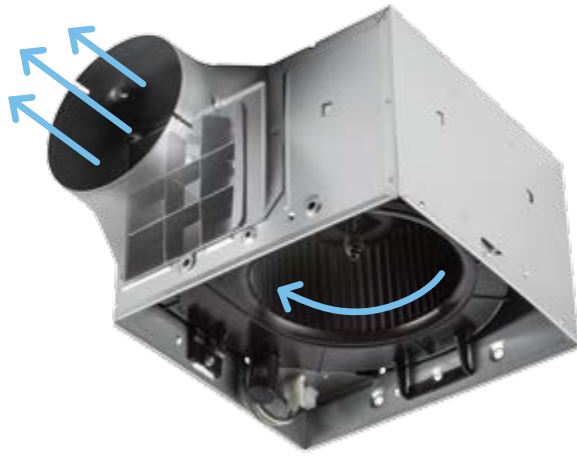

SOUND TECHNOLOGY

Reduce sound levels and improve sound quality in real-world installations. The innovative, patent-pending QStream™ technology utilizes airflow-smoothing baffles that reduce turbulence which means the blower can turn more slowly and quietly—without airflow loss.*

*Not available on 110 CFM UltraGreen Models