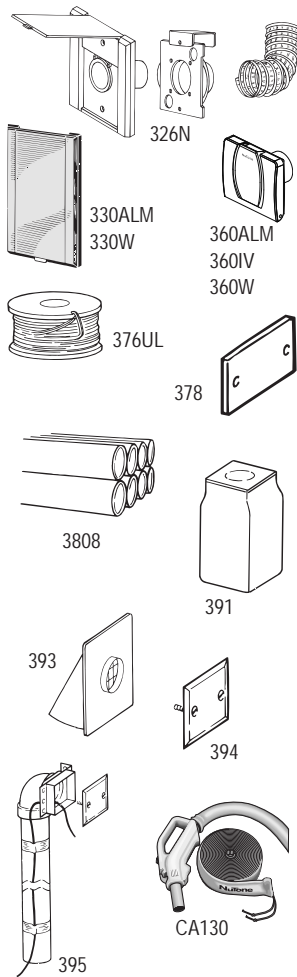

Central Vacuum Systems

NuTone® Tools, Hoses, Inlets, Tubing and Fittings

Model No.	Description	Std. Pk.	Code
326N	Existing Home Inlet Kit	1	CA
330ALM	Standard Inlet — Almond	1	CA
330W	Wall Inlet — White	1	CA
360ALM	Automatic Wall Inlet — Almond	1	CA
360IV	■ Wall Inlet — Ivory	1	CA
360W	Wall Inlet — White	1	CA
372	Standard Hose — 32' wire-reinforced vinyl	1	CA
376UL	Wire — 100' 18/2, UL approved	1	CA
378	Nail Plate	1	CA
3808	● 8' PVC Tubing	8 *	CA
3808B	● 8' PVC Tubing	440 *	CA
3810	10' PVC Tubing	10 *	CA
391	Bags — pack of three (3)	1	CA
392	Muffler	1	CA
393	Metal Wall Cap	1	CA
394	Blank Cover Plate — White	1	CA
395	Inlet Rough-In Assembly Package — for new construction	1	CA
3964	Three-Inlet Installation Rough-In Package	1	CA
CA130	Hose Sock — fits 30' - 32' hoses (comes with assembly tube)	1	CA
CF328	Plaster Guard — for use with Model CF329 mounting plate	1	CA
CF329	Inlet Mounting Plate	1	CA
CF361	Mounting Bracket with Plastic Guard	1	CA
CF361F	Mount Plate w/Flanged Spigot — for any CF382 Series elbow	1	CA
CF362	Flanged Ell — 90°	1	CA
CF363	Flanged Ell, 90° — Special for 3" walls	1	CA
CF364	Flanged Tee	1	CA
CF365	Double Flanged Tee	1	CA

■ Limited quantities available.