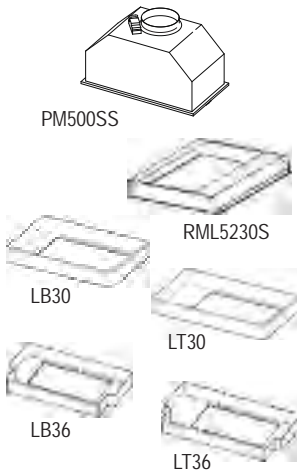

Model 103023 fits wood hoods from 30" to 42" wide. Comes standard for 30" installation. Order Extension Kit No. 97009790 for installations up to 36". 42" requires some fabrication. Requires 16-1/2" minimum vertical clearance inside hood. Must use Model 103123 Rough-In Kit below.

Model No.	Description	Std. Pk.	Code
103023	■ ● Wood Hood Insert	1	DH
103123	■ Wood Hood Insert Rough-In Kit (Required)	1	DH

3-1/4" x 10" Duct — Internal Blower
360 CFM — 4.5 Sones Vertical
360 CFM — 4.5 Sones Horizontal

For replacement filters, see Broan's Replacement Parts Guide.

Range hoods work with make-up dampers (MD6TU, MD8TU and MD10TU) and fresh air inlets (641FA, 643FA and 610FA) — see accessories on Page 5.

■ Limited quantities available.

Broan® PM500SS Power Pack

This power pack is designed to fit flush to custom cabinet/hood or can be used with optional liners to protect cabinetry.

Model No.	Description	Std. Pk.	Code
PM500SS	Stainless Steel Power Pack, 20-1/2", 500 CFM	1	DH
<u>Liners</u>			
RML5230S	30" Stainless Adjustable Liner (Adjustable depth 17-1/2" to 20-1/2")	1	HA
LT30	30" Painted Liner	1	HA
LT36	36" Painted Liner	1	HA
LB30	30" Painted Liner	1	HA
LB36	36" Painted Liner	1	HA
<u>Non-ducted Recirculation</u>			
359NDK	Non-duct Accessory Kit for PM500 (99010374 - Replacement charcoal filter)	1	AC

Model PM500SS works with make-up air dampers (MD6TU, MD8TU and MD10TU) and fresh air inlets (641FA, 643FA and 610FA) — see accessories on Page 5.