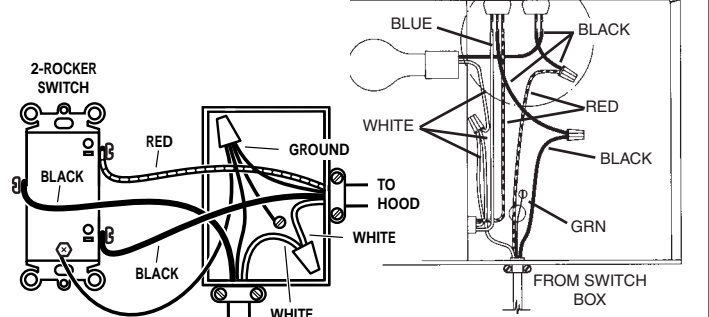

STEP 4B POWER INTO SWITCH