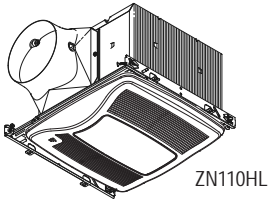

ZN110HL

NuTone® ULTRA™ Green Multi-Speed Series — Sensing

We started with installation and worked back to build the ultimate bath fan. Unique telescoping mounting frame is ideal for both new construction and retrofit. No attic access needed! DC motor for efficiency. Multi-speed capability ideal for meeting ASHRAE 62.2, LEED, ENERGY STAR® for Homes and CA Title 24 — as well as local/spot ventilation needs. Humidity or motion sensing triggers fan to ramp up from lower continuous ventilation level to maximum CFM. Powerful operation maintained over a wide range of real-world installations (CFM rating at 0.1" static pressure maintained through 0.25" static pressure). Fits in 2" x 8" ceiling construction. 10-1/2" L x 11-3/8" W x 7-5/8" H housing. 13" x 14" grille (fan) and 13" x 13-1/4" (fan/light/night light). All models have a 6" duct connector and the 80 CFM models include a 6" to 4" reducer. All ULTRA 80 and 110 CFM fans can also be used with the MD6TU universal make-up air damper if 6" rigid duct is used. ULTRA non-sensing fans (not fan/lights) can also be used with the RDF1 radiation damper. Now with QStream sound technology that features airflow-smoothing baffles to reduce noise caused by turbulence (50 and 80 CFM models only).

Model No.	Description	Std. Pk.	Code
Fans			
ZN80M	◆ 80 CFM, <0.3 Sones, ENERGY STAR Motion Sensing Fan	1	HP
ZN110H	◆ 110 CFM, <0.3 Sones, ENERGY STAR Humidity Sensing Fan	1	HP
ZN110M	◆ 110 CFM, <0.3 Sones, ENERGY STAR Motion Sensing Fan	1	HP
Fan/Light/Night Light			
ZN80ML	◆ 80 CFM, <0.3 Sones, ENERGY STAR Motion Sensing Fan with 36W Fluorescent Light (2-18 watt GU24 bulbs included) and 4W Night Light (bulb not included),	1	HP
ZN110HL	◆ 110 CFM, <0.3 Sones, ENERGY STAR Humidity Sensing Fan with 36W Fluorescent Light (2-18 watt GU24 bulbs included) and 4W Night Light (bulb not included)	1	HP
ZN110ML	◆ 110 CFM, <0.3 Sones, ENERGY STAR Motion Sensing Fan with 36W Fluorescent Light (2-18 watt GU24 bulbs included) and 4W Night Light (bulb not included)	1	HP

All models are ENERGY STAR certified products.