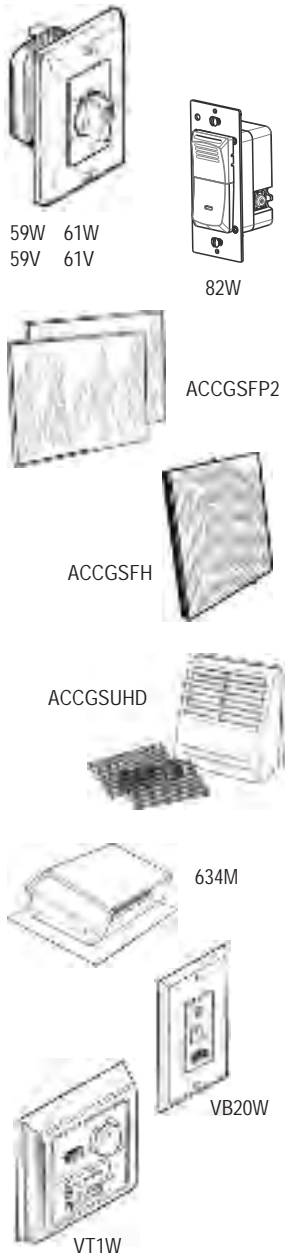

■ Limited quantities available.

Select models are ENERGY STAR certified products — see product description.

Whole House Mechanical Ventilation

Broan® Fresh Air System Accessories

Model No.	Description	Std. Pk.	Code
59V / 59W	60 Minute Time Control, with "continuous on" feature. Fits single gang box.	1	AC
61V / 61W	15 Minute Time Control, no "continuous on" feature. Fits single gang box.	1	AC
82W	Premium Humidity Control with Sensaire technology that senses rapid rise in humidity. Also includes duty cycle timer. Fits in single gang box. (White)	1	AC
634M	Steel Roof Cap for 6" round duct. Includes damper and birdscreen. Black.	1	AC
641	Aluminum Wall Cap for 6" round duct (includes damper and birdscreen). Natural finish.	1	AC
ACCGSEF2	2-Core Foam Filter Kit	1	GA
ACCGSFF2	HRV Core Foam Filters (Two Pieces)	1	GA
ACCGSFH	HEPA Filter Only	1	GA
ACCGSFHP2	1 Year HEPA Filter Kit (Two pre-filters and one HEPA)	1	GA
ACCGSFHP10	1 Year HEPA Filter Multi-Pack (Ten ACCGSFHP2)	1	GA
ACCGSFP2	Pre-filter Kit (Two Pieces)	1	GA
ACCGSFP20	Pre-filter Multi-Pack (Ten ACCGSFP2)	1	GA
ACCGSUP5	Alpine/Pine Filter Kit (Five Pieces)	1	GA
ACCGSUHD	AirDuo Outdoor Hood	1	GA
ACCHEPAPFK	Prefilter Kit	1	AQ
ACCHEPARF	Replacement HEPA Filter for ERVH100SE/HRVH100SE	1	AQ
ACCWMK	Walk Mount Bracket Kit	1	AQ
B1600705	Light Commercial Heat Recovery Ventilator Pool	1	AQ
BD4	Pressure Relief Damper with Wall Cap and 4" collar	1	AQ
BD6	Pressure Relief Damper with Wall Cap and 6" collar	1	AQ
DT4C	Flex Duct, 4", Non-insulated (25')	4 *	AC
DT4W	Flex Duct, 4", Insulated (25')	1	AC
DT6C	Flex Duct, 6", Non-insulated (25')	1	AC
DT6W	Flex Duct, 6", Insulated (25')	1	AC
EH6	Exterior Inlet/Outlet Hood, 6"	1	AQ
TYIK1	Installation Kit (Tandem Y, complete exterior vent, screws)	1	AQ
VB20W	▲ 20-Minute Push Button Timer	1	AQ
VB60W	20/40/60 Minute Wall Control	1	AQ
VT1W	□ Basic Wall Control. Off-low-high rocker switch. Dehumidistat. Low Voltage.	1	AQ
VT4W	‡ Wall Control, Off/Low/High Speed/Intermittent 20 min./hour	1	AQ
VT5W	« Programmable Electronic Wall Control with LCD Display. Four modes and filter function.	1	AQ
VT6W	Constructo Wall Control	1	AQ
VT7W	Deco-Touch Wall Control	1	AQ
VT8W	Altitude Wall Control	1	AQ
VT9W	HE Wall Control	1	AQ
VT10W	Pool Plus Wall Control	1	AQ