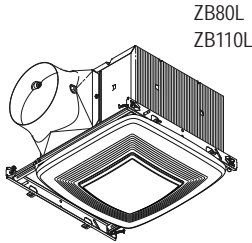

Broan® ULTRA™ Green Multi-Speed Series

We started with installation and worked back to build the ultimate bath fan. Unique telescoping mounting frame is ideal for both new construction and retrofit. No attic access needed! DC motor for efficiency. Multi-speed capability ideal for meeting ASHRAE 62.2, LEED, ENERGY STAR® for Homes and CA Title 24 — as well as local/spot ventilation needs. Powerful operation maintained over a wide range of real-world installations (CFM rating at 0.1" static pressure maintained through 0.25" static pressure). Fits in 2" x 8" ceiling construction. 10-1/2" L x 11-3/8" W x 7-5/8" H housing. 13" x 14" grille (fan) and 13" x 13-1/4" (fan/light/night light). All models have a 6" duct connector and the 50 CFM and 80 CFM models include a 6" to 4" reducer. All ULTRA 80 and 110 CFM fans can also be used with the MD6TU universal make-up air damper if 6" rigid duct is used. ULTRA non-sensing fans (not fan/lights) can also be used with the RDF1 radiation damper. Now with QStream sound technology that features airflow-smoothing baffles to reduce noise caused by turbulence (50 and 80 CFM models only).

Model No.	Description	Std. Pk.	Code
Fans			
ZB80	◆ 30 CFM to 80 CFM, <0.3 Sones, ENERGY STAR Fan	1	HP
ZB110	◆ 30 CFM to 110 CFM, <0.3 Sones, ENERGY STAR Fan	1	HP
Fan/Light/Night Light			
ZB80L	◆ 30 CFM to 80 CFM, <0.3 Sones, ENERGY STAR Fan with 36W Fluorescent Light (2-18 watt GU24 bulbs included) and 4W Night Light (bulb not included)	1	HP
ZB110L	◆ 30 CFM to 110 CFM, <0.3 Sones, ENERGY STAR Fan with 36W Fluorescent Light (2-18 watt GU24 bulbs included) and 4W Night Light (bulb not included)	1	HP

All models are ENERGY STAR certified products.