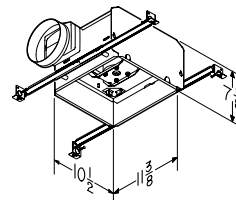

Model	CFM 0.1"	Sones	Lighting	Ducting
QTNLEDA*	110	0.7	Two 18 watt, GU24 fluorescent bulbs	6" or 4"
QTNLEDB*	110	0.7	Two 18 watt, GU24 fluorescent bulbs	6" or 4"

ENERGY STAR® fans use 70% less energy, on average, than standard models and may qualify for local utility rebates

*0.9 sones with 4" ducting