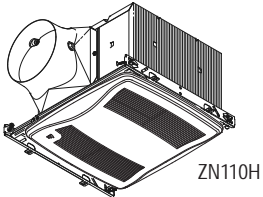

ZN80M
ZN110M