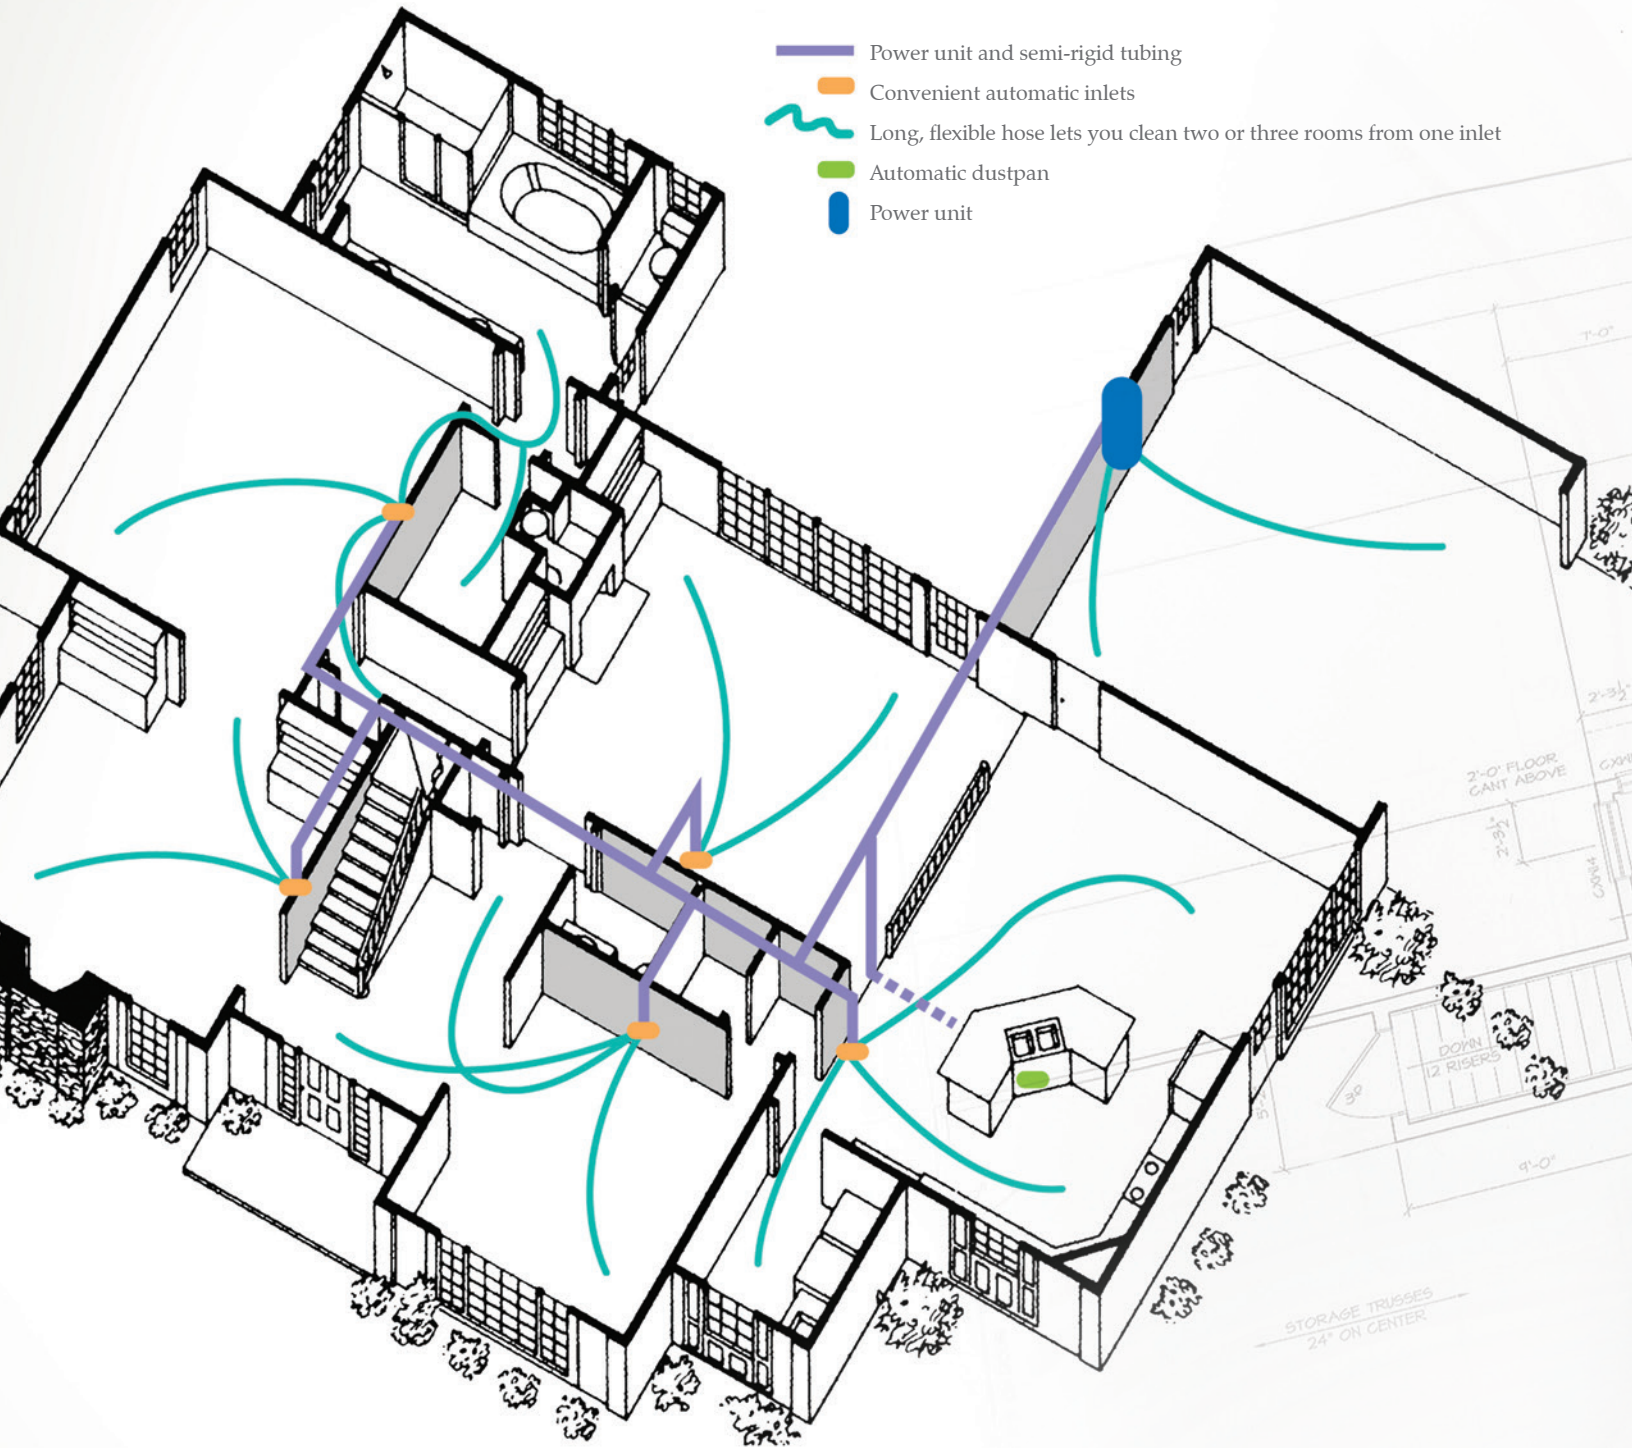

WALL INLET PLANNING

- Power unit and semi-rigid tubing
- Convenient automatic inlets
- Long, flexible hose lets you clean two or three rooms from one inlet
- Automatic dustpan
- Power unit

In other floor plans, the power unit may be located in the basement, laundry or utility room.