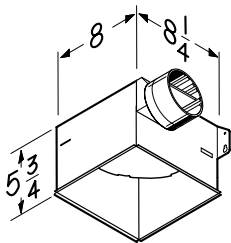

695 | 696N

Model 763 only