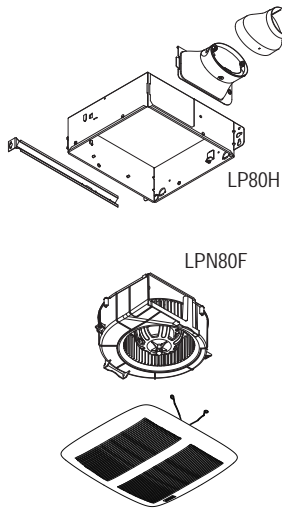

Ventilation Fans — Project Packs

NuTone® LoProfile™ Project Pack

The new NuTone LoProfile™ fan is our latest solution for installations where conventional ventilation simply won't fit. Where multi-family applications require it, the LoProfile™ fan is narrow enough to be installed in a wall between 2 x 4 studs. When plumbing or electrical obstructions are found behind the drywall in ceiling remodel applications, our LoProfile™ fan can still fit without having to move anything. And that means most any room with space constraints can have powerful, quiet and efficient ventilation. Project Packs offer availability to buy housings for rough-in and motor/blower assemblies and grille later for finishing.

Model No.	Description	Std. Pk.	Code
LP80H	Housing Pack for LPN80	4 *	HV
LPN80F	ENERGY STAR Finish Pack. Motor and Grille Assembly, 80 CFM, 1.0 Sones.	4 *	HV

ENERGY STAR certified products.

NuTone® Radiation Damper Accessory Kit

Model No.	Description	Std. Pk.	Code
RDFQF	Radiation damper accessory that works with Models SSQTXE110, SSQTXE080, QTREN080, QTREN110, QTXEN050, QTXEN080, QTXEN110, QTRN110F, QTREN110F, QTRN080F and QTREN080F.	1	HV
RDFQL	Radiation damper accessory that works with Models QTREN080FLT, QTREN110FLT, QTXEN080FLT, QTXEN110FLT, QTREN110FLFT and QTREN080FLFT. Also works with Models QTXEN110S and QTXEN110SFLT when used with RDJUMPO accessory.	1	HV
RDFU	Radiation damper accessory that works with Models QTXEN150, QTXEN150FLT, RN80, RN110, XN50, XN80, XN110, ZN80 and ZN110. Also works with Models RN80L, RN110L, XN110HL, ZN110HL, ZN80ML, ZN110ML, XN50L, XN80L, XN110L, ZN80L, ZN110L, XN110H, ZN110H, ZN80M and ZN110M when used with RDJUMPU accessory.	1	HP
RDFUWT	Radiation damper accessory that works with Models QTXEN150, QTXEN150FLT, RN80, RN110, XN50, XN80, XN110, ZN80 and ZN110. Also works with Models RN80L, RN110L, XN110HL, ZN110HL, ZN80ML, ZN110ML, XN50L, XN80L, XN110L, ZN80L, ZN110L, XN110H, ZN110H, ZN80M and ZN110M when used with RDJUMPU accessory. For UL wood truss assembly listings L521, L528, L546, L558, L562, L574, L576, L581, L583, L585, P522, P533, P538, P545 and P547. Available May, 2017.	1	HP
RDJ1	Radiation damper accessory with metal grille and metal duct connector (no housing). Works with 50NT, 80NT, HD50NT and HD80NT.	1	HV
RDF1	Radiation damper. Works with ULTRA® Series non-sensing fans (not fan/lights) and LPN80.	1	HP
Accessories			
RDJUMPO	Wiring jumper kit required for use with RDFQL when used with Models QTXEN110S and QTXEN110SFLT.	1	AC
RDJUMPU	Wiring jumper kit required for use with RDFU when used with Models XN110HL, ZN110HL, ZN80ML, ZN110ML, XN50L, XN80L, XN110L, ZN80L, ZN110L, XN110H, ZN110H, ZN80M and ZN110M.	1	AC
804QDD	■ 4" metal connector for use with QT models.	1	AC

■ Limited quantities available.