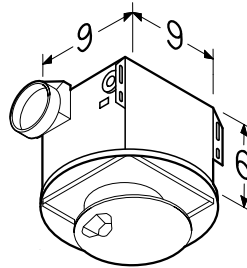

Model	CFM	Sones	Lighting	Finish
668RP	70	4.0	100W	White
8663RP	100	3.5	100 / 7W	White
8664RP	100	3.5	100W	White