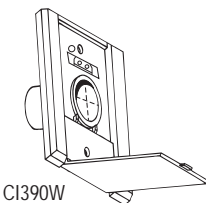

■ Limited quantities available.

Central Vacuum Systems

NuTone® Tools, Hoses, Inlets, Tubing and Fittings CONTINUED

Model No.	Description	Std. Pk.	Code
CF366	Straight Flange	1	CA
CF367	Flexible Tubing — 36" Length	6 *	CA
CF368	90° Street Ell	1	CA
CF369	45° Street Ell	1	CA
CF372	Utility Inlet — White	1	CA
CF377	90° Sweep Ell — Long	1	CA
CF380	Pipe Support with Wire Clip	1	CA
CF382	90° Sweep Ell	1	CA
CF382S	90° Short Ell — for use with Model CF329 only	1	CA
CF382XS	90° Short Socket Ell for VacPan™	1	CA
CF383	90° Tee	1	CA
CF384	Three-Way Ell	1	CA
CF385	45° Ell	1	CA
CF386	30° Ell	1	CA
CF387	45° Wye	1	CA
CF388	Stop Coupling	1	CA
CF389	End Cap	1	CA
CF3918	Filter Bags — Set of 3, 8 gallon capacity	1	CA
CH230L	High Performance Hose — 42' wire-reinforced vinyl with ON/OFF Switch	1	CA
CH235	Low Voltage Crushproof Hose — 30' features swivel handle	1	CA
CH515	Current-Carrying Crushproof Hose — 30'	1	CA
CH615	Current-Carrying Hose — 30', compatible with CI358, CI390 and CI395 Series Electrified Inlets	1	CA
CI319	Face Plate Extension	1	CA
CI324	Hose Clamp — 2"	10 *	CA
CI330	Exhaust Vent	1	CA
CI3301RK	Rough-In Kit for one inlet add-on. Use with 330 and CI335 Series Inlets.	1	CA
CI3303RK	Rough-In Kit for three inlet installations. Use with 330 and CI335 Series Inlets.	1	CA
CI358W	Direct Connect Wall Valve (Electrified) — White	10 *	CA
CI365W	VacPan™ Automatic Dustpan Inlet — White	1	CA
CI366W	QuickTrim Finish Trim Plate. White. For use with CI-365W.	1	CA
CI367IV	■ VacuSweep Auto Dust Pan — Ivory	1	CA
CI367W	VacuSweep Auto Dust Pan — White	1	CA
CI390W	Electrified Inlet — White, 12AWG, 6' Cord. Use CH620 and CH615 hoses.	1	CA
CI395RK	Rough-In Kit for CI390 and CI395 Electrified Inlets	1	CA
CI399ALM	ElectraValve® Electrified Inlet — Almond	1	CA
CI399EB	E-Box Only for ElectraValve® Electrified Inlet	1	CA
CI399RK	Electrified Inlet Rough-In Kit	1	CA
CI399W	ElectraValve® Electrified Inlet — White	1	CA
CK110	■ Basic Tool Set	1	CA