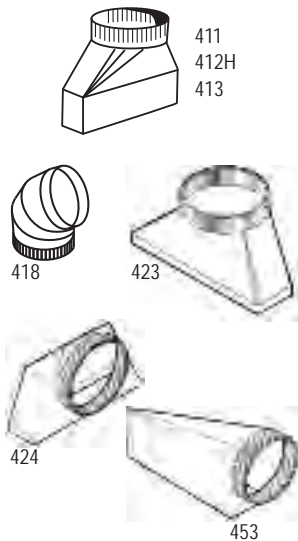

Broan – NuTone Transitions

Model No.	Description	Std. Pk.	Code
411	3-1/4" x 10" to 6" Round Transition	1	AC
412H	3-1/4" x 10" to 7" Round Transition	1	AC
413	3-1/4" x 10" to 8" Round Transition	1	AC
414	8" to 10" Expander	1	AC
418	10" Adjustable Elbow	1	AC
423	Vertical Transition — 4-1/2" x 18-1/2" to 10" round	1	AC
424	Rear Transition — 4-1/2" x 18-1/2" to 10" round	1	AC
427	4-1/2" x 18-1/2" to 10" Round Transition (thin wall)	1	AC
453	■ Horizontal Left Transition — 4-1/2" x 18-1/2" to 10" round (right end boot)	1	AC
454	■ Horizontal Right Transition — 4-1/2" x 18-1/2" to 10" round (left end boot)	1	AC
459	■ 3-1/4" x 14" to 8" Round Transition	1	AC
475	6" to 4" duct reducer (Single pack)	1	AC
475B	6" to 4" duct reducer (6 pack)	6 *	AC
877	6" to 3-1/4" x 10"	1	AC
T457	7" to 5" duct reducer	1	AC
T460	Transition; 3-1/4" x 14" to 7" Round	1	AC
T461	Adapter, 3-1/4" x 14" to 3-1/4" x 10"	1	AC
T486	8" to 6" duct reducer	1	AC
T487	8" to 7" duct reducer	1	AC
T81212	Duct Transition — 8" x 12" to 12" rd. for 900 & 1500 CFM models	1	AC

■ Limited quantities available.