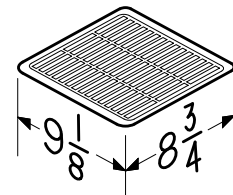

Model	CFM	Sones	Notes	Finish
763	50	2.5	100W	White
695	70	6.0	Wall/Ceiling mount	White
696N	50	4.0	Wall/Ceiling mount	White

Available in single packs or project packs