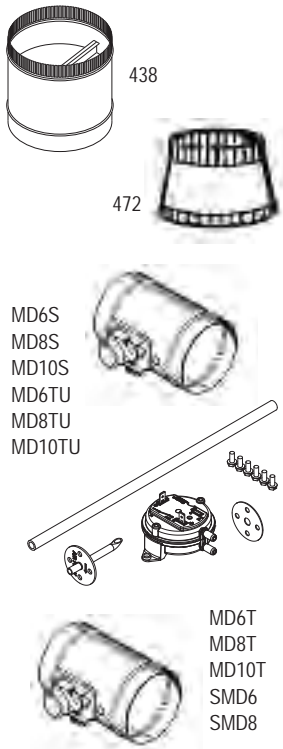

Accessories — Hood and Fan

Broan – NuTone Dampers

Model No.	Description	Std. Pk.	Code
97	7" Spring-loaded Damper	1	AC
421	10" Vertical discharge in-line damper	1	AC
438	8" Horizontal or vertical discharge in-line damper	1	AC
472	10" to 8" Reducer-damper, use with Model 504 (includes damper)	1	AC
804DD	■ 4" Diameter Galvanized Metal Duct Collar with Damper	1	AC
BP87	■ 7" Damper for round discharge range hood. (S97010792 — Single Pack)	3 *	AC
BP87Q	7" Damper for round discharge range hood. (S97018803 — Single Pack)	3 *	AC
MD6S	6" Make-up air slave damper (Damper Only)	1	HA
MD6T	6" Automatic make-up air damper	1	HA
MD6TU	6" Universal automatic make-up air damper with pressure sensor kit. Also works with ULTRA and QT Series fans if at least 80 CFM and used with 6" rigid duct.	1	HA
MD8S	8" Make-up air slave damper (Damper Only)	1	HA
MD8T	8" Automatic make-up air damper	1	HA
MD8TU	8" Universal automatic make-up air damper with pressure sensor kit	1	HA
MD10S	10" Make-up air slave damper (Damper Only)	1	HA
MD10T	10" Automatic make-up air damper	1	HA
MD10TU	10" Universal automatic make-up air damper with pressure sensor kit	1	HA
SMD6	6" LinkLogic automatic make-up air damper	1	HA
SMD8	8" LinkLogic automatic make-up air damper	1	HA

■ Limited quantities available.