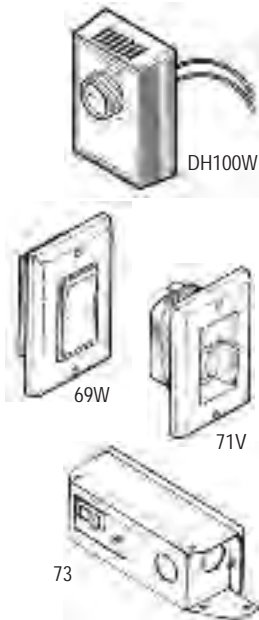

Attic Ventilators — Powered

Broan® Gable Mount Powered Attic Ventilator

Outstanding performance from an inside-the-attic gable mounted unit. Designed to discharge hot attic air through existing 14" x 14" minimum or comparable louver in gable wall. High performance 14" wing blade. Thermally protected motor. Includes wiring box with a built-in adjustable thermostat. Easy to install.

Model No.	Description	Std. Pk.	Code
353	1020 CFM Gable Mount Ventilator (use with Broan Model 433 shutter — Sold separately, see below)	1	HV
35316	1600 CFM Gable Mount Ventilator (use with Broan Model 433 shutter — Sold separately, see below)	1	HV

Broan® Automatic Shutter for Gable Mount Attic Ventilators

Precision built automatic wall shutter. Designed to be used with Broan Models 353 and 35316 Gable Mount Powered Attic Ventilators or Broan Models 345GOBK and 345GOWW Gable Mount Solar Powered Attic Ventilators. Aluminum vanes automatically open when ventilator turns on and are counter-balanced for easy opening; close when air flow ceases. Steel reinforced for strength, weather-tight closure. Easy to install.

Model No.	Description	Std. Pk.	Code
433	Automatic Shutter	1	AC

Broan® Powered Attic Ventilator Accessories

Model No.	Description	Std. Pk.	Code
DH100W	Dehumidistat, 24V/120V. (For use with all Broan powered attic ventilators — sold separately.)	1	AC
69W	Single Gang Control. One smooth action on/off rocker switch. Fits single gang box.	1	AC
71V	12 hour timer automatically turns the ventilator off at a time selected within a 12 hour period. Ivory.	1	AC
73	High temperature cut-off control automatically shuts off the PAV in the event of a high temperature condition (above 204° F.) Also includes a safety on/off switch to prevent fan from starting when cleaning or servicing.	1	AC

Broan® Powered Attic Ventilator Replacement Accessories

Model No.	Description	Std. Pk.	Code
RFTH95	Automatic, adjustable thermostat replacement part for NuTone powered attic ventilators.	1	AC