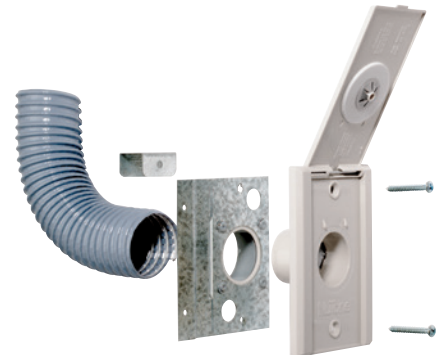

White

CF372

Utility Inlet

Automatic on/off inlets have styrene snap-back protective cover.

- Size: 2-1/2" w x 2-7/8" h x 1-7/8" d
- Installs directly into exposed piping without the need for brackets or mounting plates