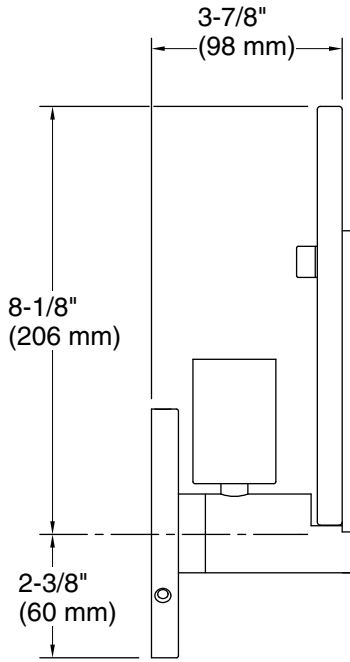

Color	Code	Description
	BNL	Brushed Nickel
	CPL	Polished Chrome
	BLL	Matte Black
	2GL	Brushed Moderne Brass

Required Electrical Service

One circuit required.

120 V, 0.5 A, 60 Hz

Technical Information

All product dimensions are nominal.

Material: Glass, Aluminum, Steel, Brass

Number of Lights: 1

Lighting Type: Socket-based

Socket Type: E-26 Medium

Number of Shades: 1

Shade Type: Clear Swirl Glass

Hanging Type: Non-hanging

Notes