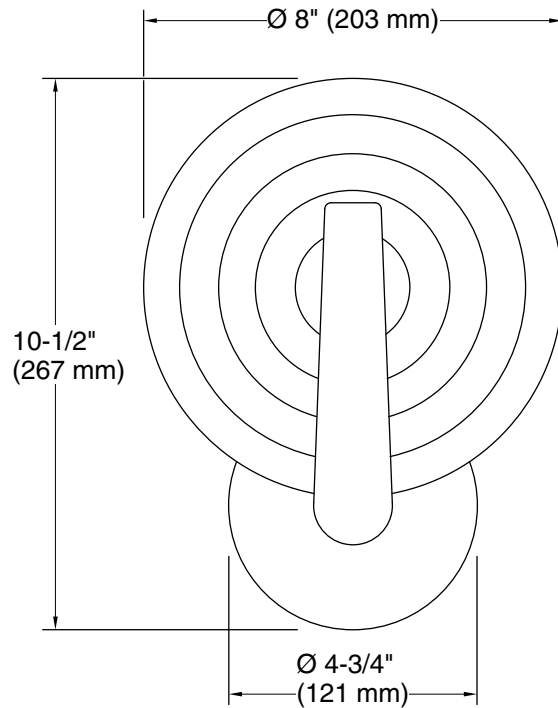

Features

- The Hint lighting collection complements both contemporary and traditional decor and creates a beautiful accent in any space
- Clear glass disk has an organic swirl pattern that creates a dramatic play of light
- Requires bulb with medium (E26) base; type T or B bulb recommended (sold separately)
- Suitable for damp locations, per UL 1598
- Coordinates with products in the Hint® collection

Color	Code	Description
	BNL	Brushed Nickel
	CPL	Polished Chrome
	BLL	Matte Black
	2GL	Brushed Moderne Brass

Required Electrical Service

One circuit required.

120 V, 0.5 A, 60 Hz

Technical Information

All product dimensions are nominal.

Material: Glass, Aluminum, Steel, Brass

Number of Lights: 1

Lighting Type: Socket-based

Socket Type: E-26 Medium

Number of Shades: 1

Shade Type: Clear Swirl Glass

Hanging Type: Non-hanging

Notes